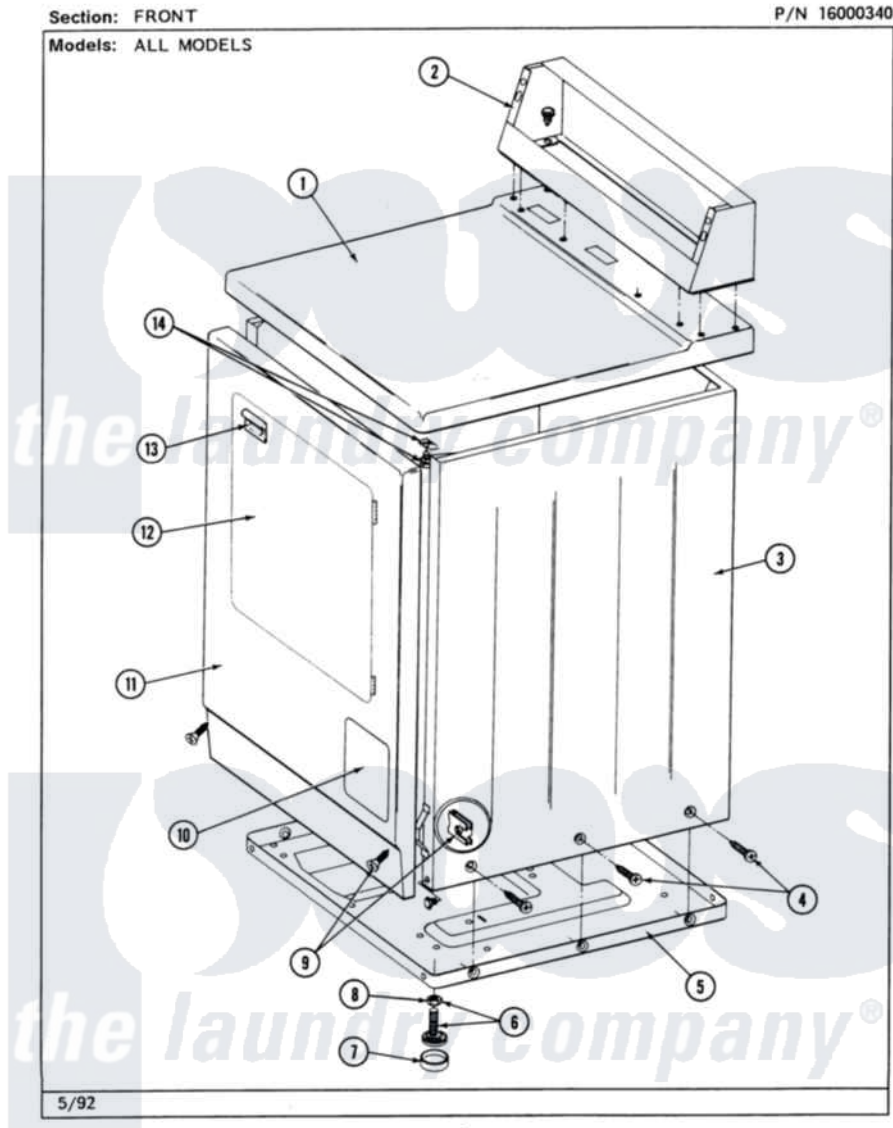

# Maytag MDE26MNA CL 01 - FRONT

2

Maytag Commercial Maytag MDE26MNA CL Dryer Parts Parts Diagram 01 - FRONT  
Click on the part number to view part

Item	Original Part Number	Replaced By	Status	Part Description
001	<a href="#">307104</a>			Top Cover Assembly
"	NLA		Not Available	(ALM)
002	212276	<a href="#">W10116760</a>		Screw
"	NLA		Not Available	CONSOLE (WHT)
003	NLA		Not Available	CABINET (WHT)
"	Y310632	<a href="#">1163839</a>		Screw
004	<a href="#">213007</a>			Xfor Cabinet See Cabinet, Back
005	Y303361		Not Available	BASE ASSY. (UPPER & LOWER)
006	<a href="#">Y305086</a>			Adjustable Leg And Nut
007	<a href="#">Y314137</a>			Foot, Rubber
008	<a href="#">Y052740</a>	<a href="#">62739</a>		Nut, Lock
009	<a href="#">204439</a>			Screw And Fstner Assembly
010	302542		Not Available	PART NOT USED. (DG ONLY)
"	302542L		Not Available	PART NOT USED. (DG ONLY)
"	302542M		Not Available	ACCESS DOOR-HARVEST

		Not Available	WHEAT
"	NLA	Not Available	ACCESS DOOR (WHT)
011	NLA	Not Available	FRONT PANEL ASSY. (WHT)
012	308061	Not Available	DOOR ASSY. COMPLETE (WHT)
"	NLA	Not Available	(ALM)
013	<a href="#">314946</a>		Handle White
"	<a href="#">314972</a>		Handle Door ALM
"	NLA	Not Available	(H. WHEAT)
014	<a href="#">204445</a>		Screw And Fastener Assembly