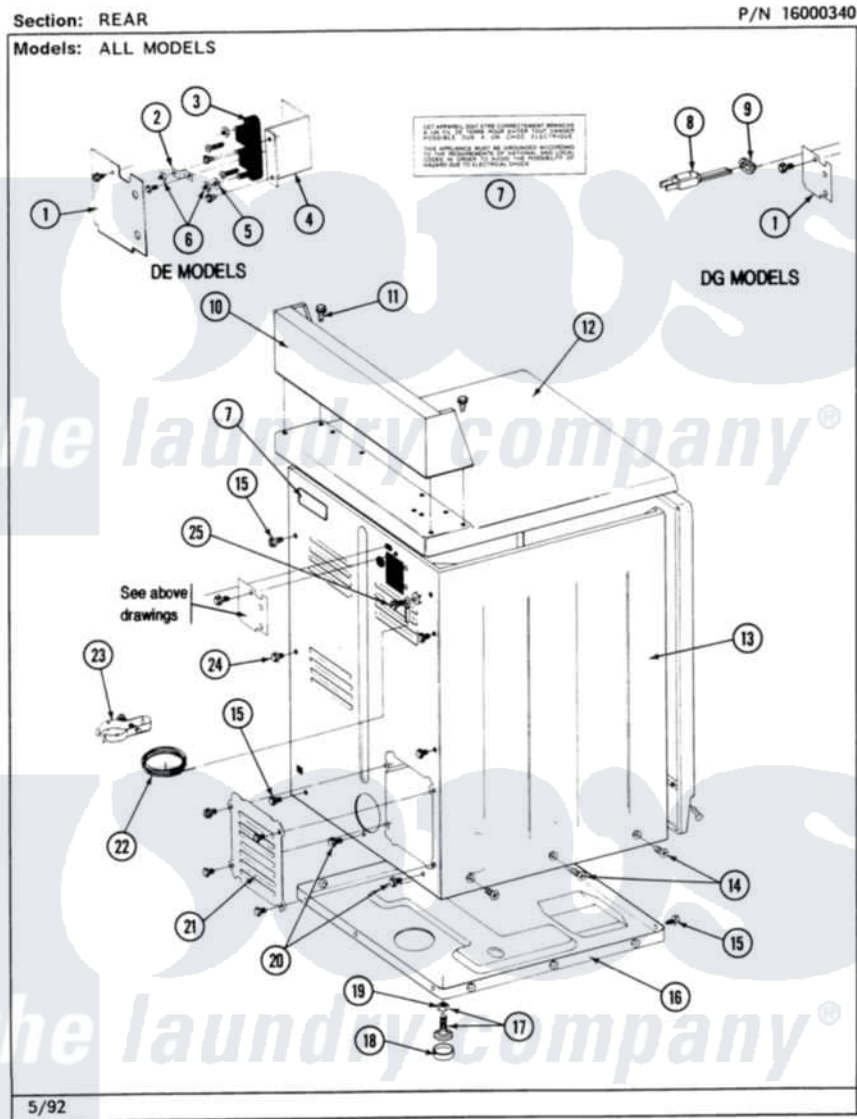

Maytag MDE26MNA CL 02 - REAR

Maytag [Commercial Maytag MDE26MNA CL Dryer Parts](#) Parts Diagram 02 - REAR
 Click on the part number to view part

Item	Original Part Number	Replaced By	Status	Part Description
001	Y313561			Screw---NA
"	Y312905		Not Available	COVER, TERMINAL
002	Y311423	489483		Screw 10-32 X 1/2
"	Y312184			Strap, Grounding
003	400008			Block, Terminal
"	Y312209	W10001200		Screw
004	Y313561			Screw---NA
"	Y310632	1163839		Screw
"	Y312904			Bracket, Terminal Block
005	Y311270			Washer, Terminal Block
006	311484	112432		Nut
007	214519			LABEL, ELECTRICAL INSTR. PART NOT USED-GAS MODELS ONLY
008	302521		Not Available	CORD, POWER PART NOT USED-GAS MODELS ONLY
"	305168	33002916		Power Cord, Canadian 240V

009	211881		Grommet, Cord Part Not Used- Gas Models Only
010	NLA	Not Available	CONSOLE (WHT)
011	212276	W10116760	Screw
012	307105	Not Available	COVER, TOP ASSY. (WHT)
"	NLA	Not Available	(ALM)
013	NLA	Not Available	CABINET (WHT)
014	213007		Xfor Cabinet See Cabinet, Back
015	Y313561		Screw---NA
016	Y303361	Not Available	BASE ASSY. (UPPER & LOWER)
017	Y305086		Adjustable Leg And Nut
018	Y314137		Foot, Rubber
019	Y052740	62739	Nut, Lock
020	Y310632	1163839	Screw
021	211294	90767	Screw, 8A X 3/8 HeX Washer Head Tapping
"	Y312951	Not Available	ACCESS COVER, BACK
"	Y313559		Screw
022	311155		Ground Wire And Clamp
023	301548		Clamp, Ground Wire
"	NLA	Not Available	SCREW
024	Y310632	1163839	Screw
025	NLA	Not Available	SCREW & WASHER ASSY.