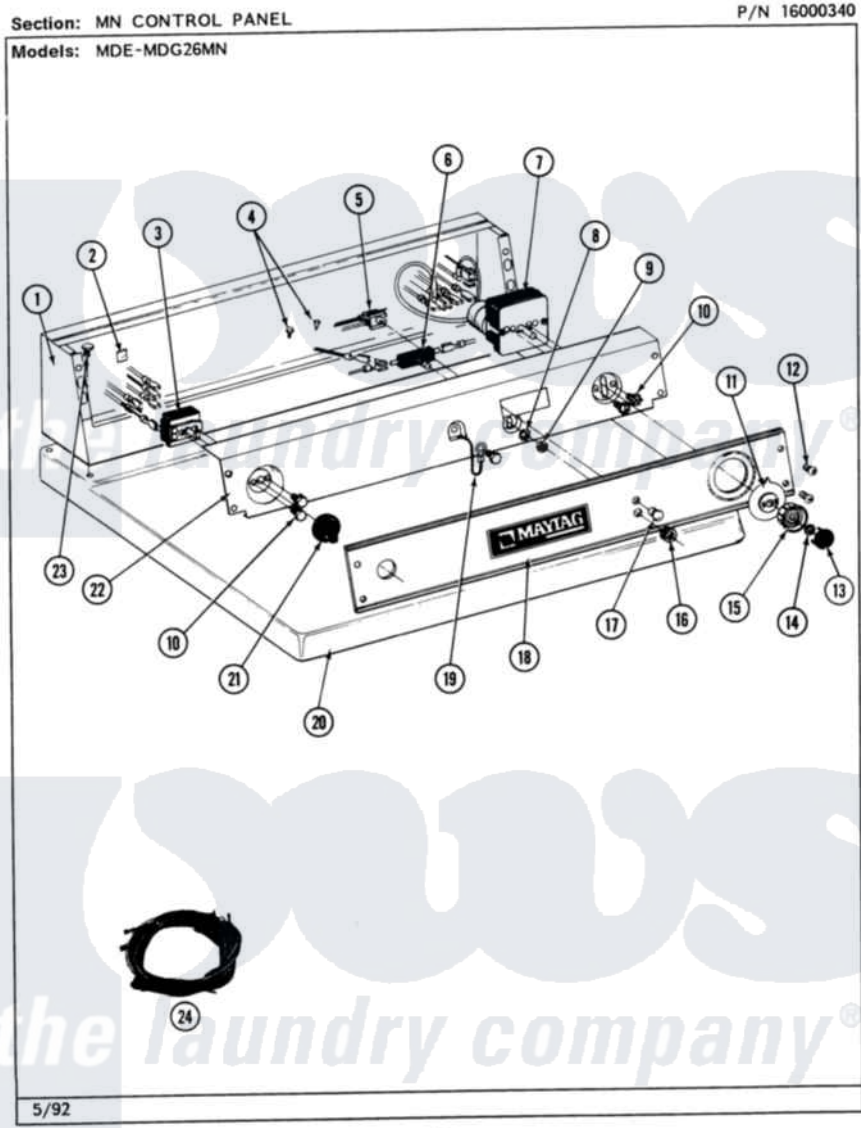

Maytag MDE26MNA CL 03 - MN CONTROL PANEL

10

Maytag Commercial Maytag MDE26MNA CL Dryer Parts Parts Diagram 03 - MN CONTROL PANEL
Click on the part number to view part

Item	Original Part Number	Replaced By	Status	Part Description
001	NLA		Not Available	CONSOLE (WHT)
002	215003			Fastener, Panel And Bracket
003	307237	W10327105		Switch, Cycle Selection
004	211294	90767		Screw, 8A X 3/8 HeX Washer Head Tapping
005	204075		Not Available	PILOT LAMP (DG MODELS ONLY)
006	306940	W10149462		Switch, Push-To-Start
007	305214			Timer
"	Y304585			Timer Motor RPR For 305214 Timer Only
008	312751			Lockwasher, Start Switch
009	Y312706	422617		Nut
010	Y313588	488234		Screw 8-32 X 1/4
011	314725	33001500		Dial, Timer Indicator
012	212277			Screw, No.8 X 1/2 Inch
013	314723	W10133501		Cap, Knob