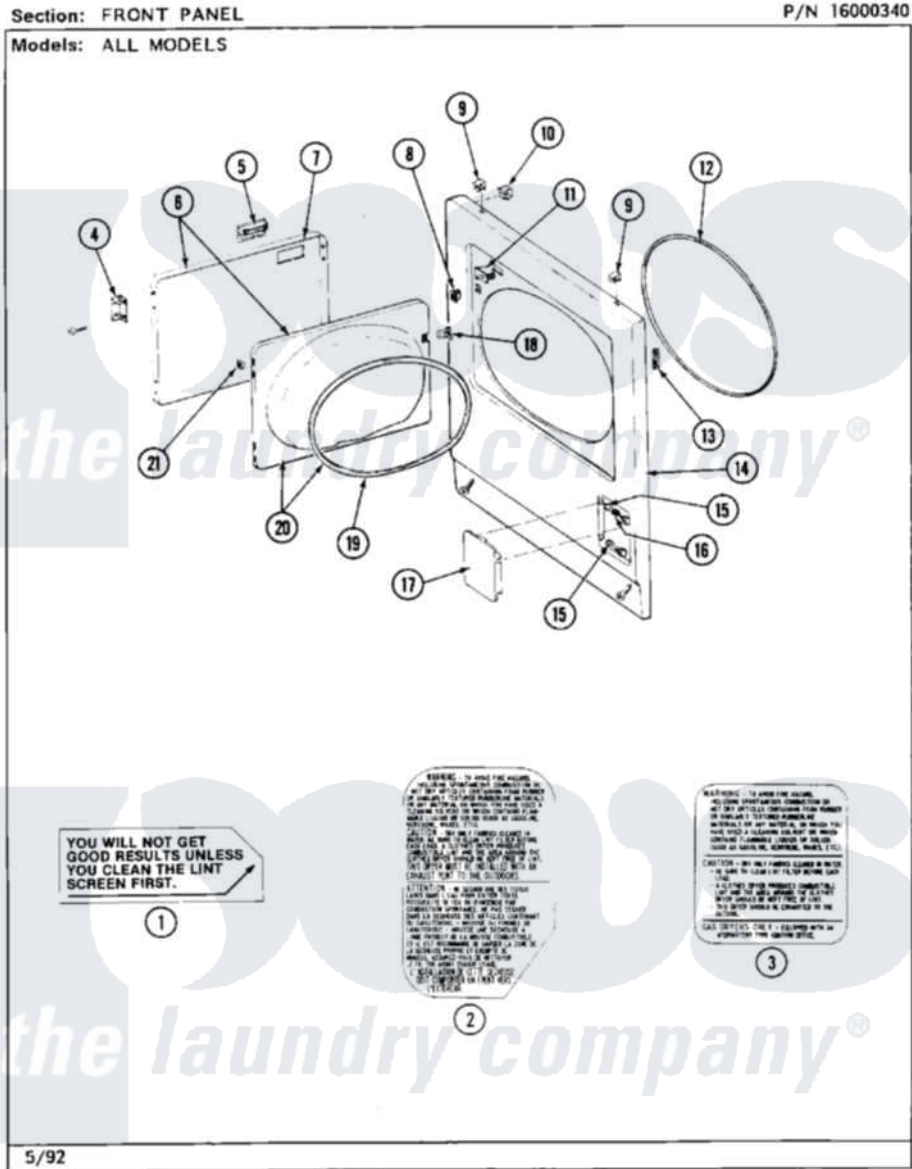

# Maytag MDE26MNA CL 04 - FRONT PANEL

Maytag [Commercial Maytag MDE26MNA CL Dryer Parts](#) Parts Diagram 04 - FRONT PANEL  
Click on the part number to view part

Item	Original Part Number	Replaced By	Status	Part Description
001	<a href="#">Y313340</a>			LABEL, LINT SCREEN INSTRUCTION
002	314941		Not Available	LABEL, INSTRUCTION
003	<a href="#">314942</a>			INSTRUCTION LABEL
"	NLA		Not Available	INSTRUCTION LABEL
004	307099	<a href="#">33001230</a>		Hinge, Door
"	<a href="#">Y314062</a>			Screw, Door Hinge And Panel
005	312960	<a href="#">489355</a>		Screw, 8 X 1/2
"	<a href="#">314946</a>			Handle White
"	<a href="#">314972</a>			Handle Door ALM
"	NLA		Not Available	(H. WHEAT)
006	NLA		Not Available	(ALM)
"	Y307111		Not Available	DOOR ASSY. COMPLETE (WHT)
007	<a href="#">314966</a>			Panel, Outer
"	NLA		Not Available	(ALM)
008	<a href="#">306436</a>			Door Latch Kit--W

009	212982	<a href="#">22001650</a>		Fastener, Spring
010	<a href="#">Y310376</a>			Clip, Door Switch Harness
011	<a href="#">Y305753</a>	<a href="#">W10169313</a>		Switch-Dor
012	<a href="#">314937</a>			Seal, Front Panel
013	<a href="#">Y313907</a>			Fastener, Twin
014	<a href="#">204439</a>			Screw And Fstner Assembly
"	NLA		Not Available	PANEL, FRONT (WHT)
015	212949	<a href="#">22001866</a>		Screw, Relay
"	312301		Not Available	BUSHING FOR ACCESS STUD
"	NLA		Not Available	BUSHING, ACCESS STUD
016	<a href="#">312369</a>			Sleeve, Access Panel Stud Part Not Used
017	302542		Not Available	PART NOT USED. (DG ONLY)
"	302542L		Not Available	PART NOT USED. (DG ONLY)
"	302542M		Not Available	ACCESS DOOR-HARVEST WHEAT
"	NLA		Not Available	ACCESS DOOR (WHT)
018	314936	<a href="#">33001305</a>		Strike, Door
"	314944	<a href="#">33001305</a>		Strike, Door
019	314935	<a href="#">33001192</a>		Seal, Door
020	307098		Not Available	DOOR, INNER (W/SEAL)
021	<a href="#">Y313910</a>			Clip, Door Liner To Outer Panel