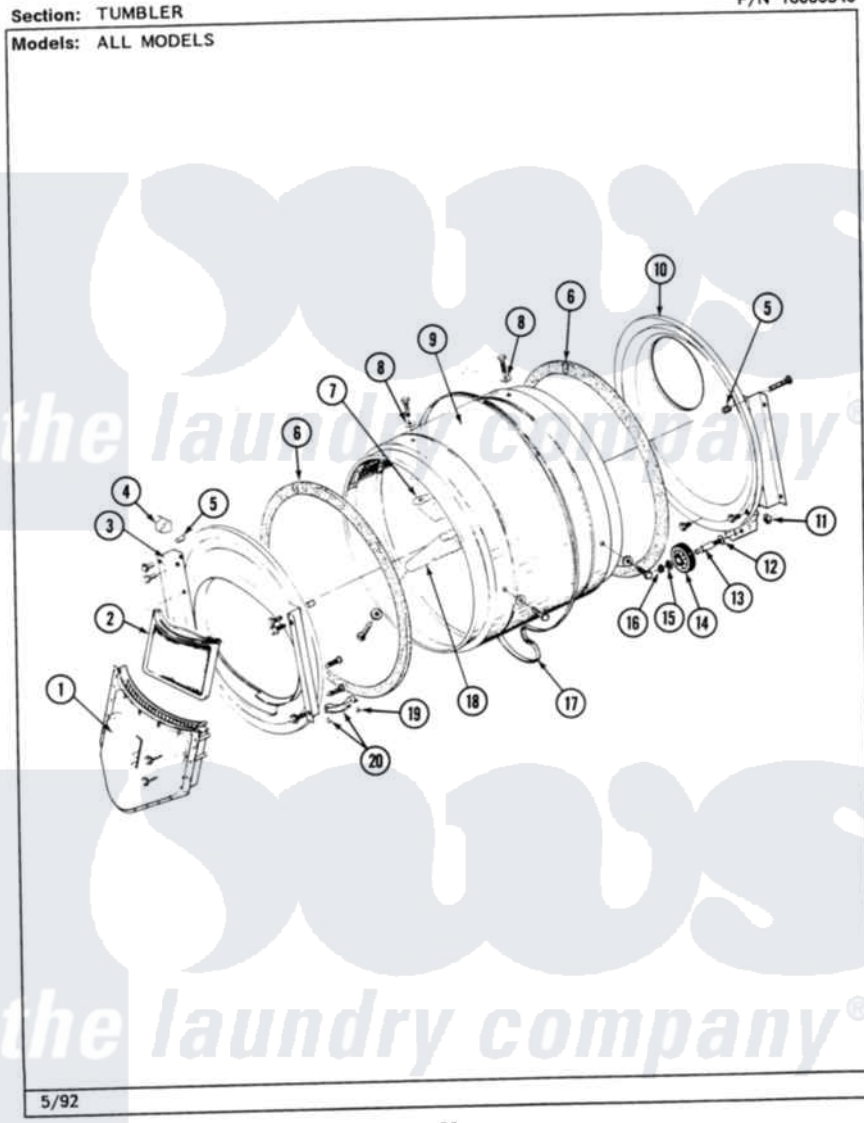

# Maytag MDE26MNA CL 05 - TUMBLER

P/N 16000340

26

Maytag [Commercial Maytag MDE26MNA CL Dryer Parts](#) Parts Diagram 05 - TUMBLER  
Click on the part number to view part

Item	Original Part Number	Replaced By	Status	Part Description
001	Y307112	<a href="#">33001016</a>		Outlet Duct Assembly
"	Y314110	<a href="#">33002917</a>		Screw, No.10-16
002	307108	<a href="#">33002970</a>		Lint Filte
003	307109	<a href="#">33001179</a>		Front, Tumbler
"	<a href="#">Y313561</a>			Screw---NA
"	NLA		Not Available	SCREW
"	Y310632	<a href="#">1163839</a>		Screw
004	<a href="#">Y310376</a>			Clip, Door Switch Harness
005	NLA		Not Available	COVER, THREAD
006	<a href="#">314820</a>			Seal, Tumbler
007	314803	<a href="#">33001012</a>		Baffle
"	<a href="#">Y310759</a>			Screw, Tumbler Baffles
008	<a href="#">314158</a>			Washer, Baffle To Tumbler
009	306663		Not Available	TUMBLER W/BAFFLES
"	314802		Not Available	TUMBLER W/OUT BAFFLES
010	<a href="#">211294</a>	<a href="#">90767</a>		Screw, 8A X 3/8 HeX Washer Head Tapping

"	Y307114	<a href="#">33001178</a>	Back, Tumbler
"	Y308544	<a href="#">33001178</a>	Back, Tumbler
011	312538	<a href="#">33001443</a>	Nut, Hex
012	Y313347	<a href="#">312535</a>	Washer, Vault Mounting Brk.
013	Y312948	<a href="#">6-3129480</a>	Shaft- Tumbler
014	Y303373	<a href="#">12001541</a>	Drum Roller/Washer Assembly--W
015	<a href="#">312535</a>		Washer, Vault Mounting Brk.
016	410233	<a href="#">9703438</a>	Ring-Retrn
017	<a href="#">Y312959</a>		Poly "V" Belt For Tumbler
018	314804	<a href="#">33001004</a>	Baffle, Tall
"	<a href="#">Y310759</a>		Screw, Tumbler Baffles
019	<a href="#">210720</a>		Rivet, Bearing To Tumbler Fmt
020	<a href="#">306508</a>		Tumbler Bearing Kit ---W