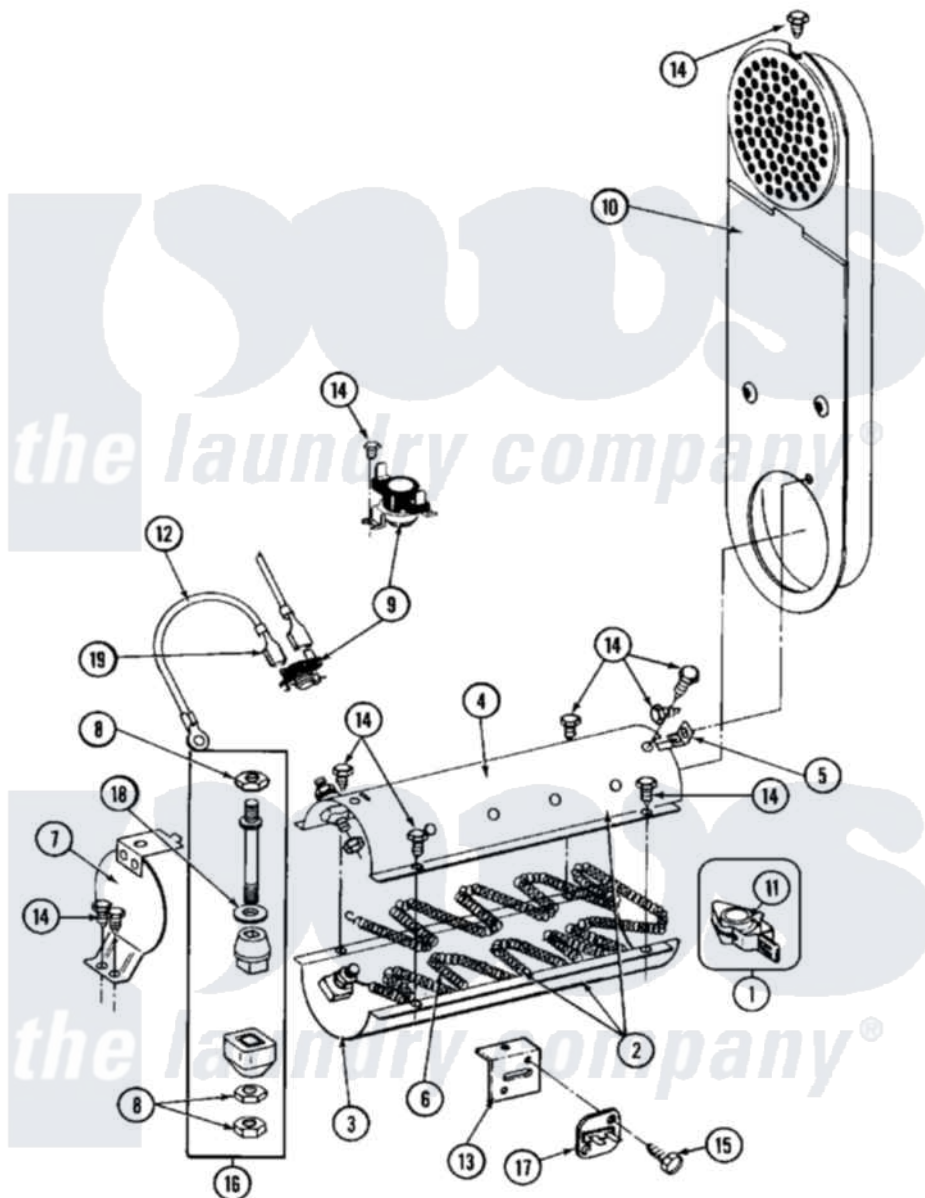

Maytag MDE26MNA CL 06 - HEATER (A3 SERIES)

Maytag Commercial Maytag MDE26MNA CL Dryer Parts Parts Diagram 06 - HEATER (A3 SERIES)
 Click on the part number to view part

Item	Original Part Number	Replaced By	Status	Part Description
001	211294	90767		Screw, 8A X 3/8 HeX Washer Head Tapping
002	NLA		Not Available	INLET DUCT ASSY.
003	314995			Enclosure, Heater
004	315346			Bracket, Thermal Fuse
005	NLA		Not Available	SCREW
006	307473			Fuse, Thermal
007	314998			Insulator, Terminal
008	307185	308614		Heater Sub-Assembly
009	314999			Shield, Radiant
010	NLA		Not Available	SCREW
011	303396			Thermostat, Hi-Limit
012	307179			Heater Assembly