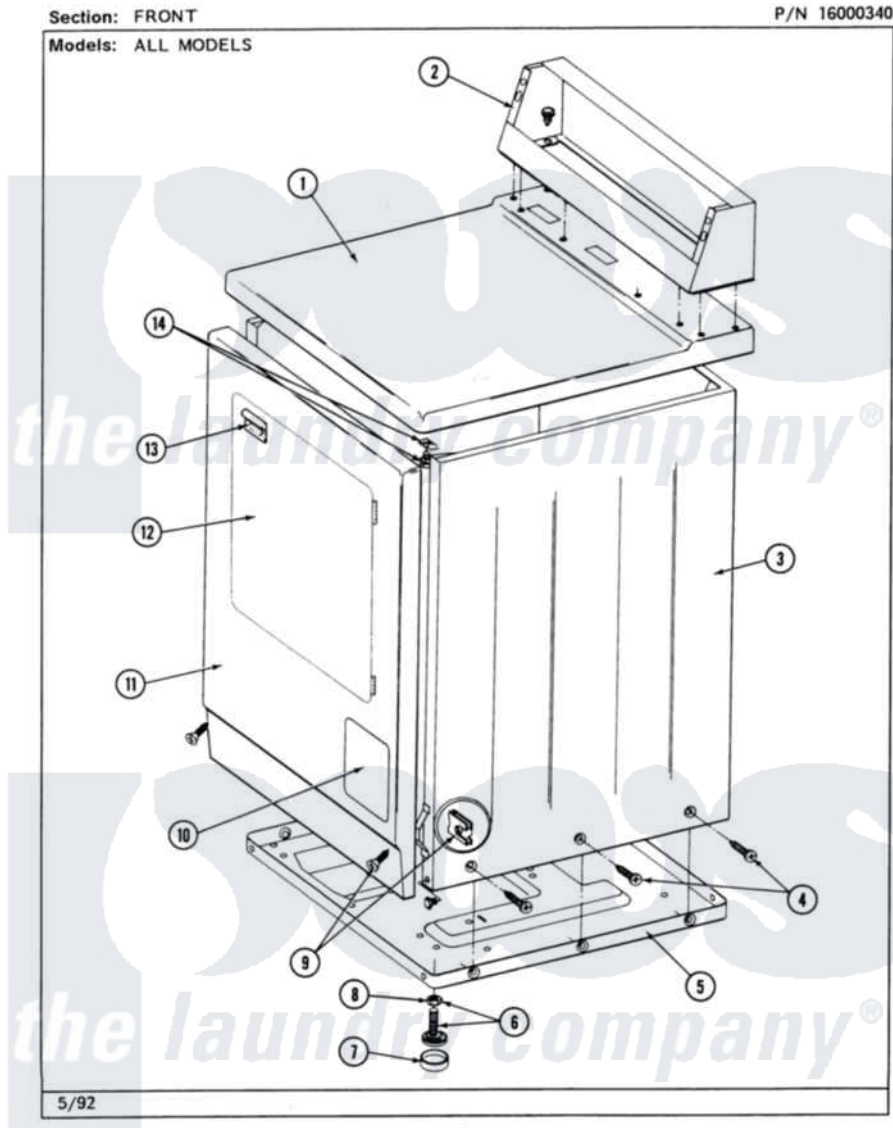

Maytag MDE26MNACW 01 - FRONT

2

Maytag [Commercial Maytag MDE26MNACW Dryer Parts](#) Parts Diagram 01 - FRONT
Click on the part number to view part

| Item | Original Part Number | Replaced By | Status | Part Description |
|------|-------------------------|---------------------------|---------------|--------------------------------|
| 001 | 307104 | | | Top Cover Assembly |
| " | NLA | | Not Available | (ALM) |
| 002 | 212276 | W10116760 | | Screw |
| " | NLA | | Not Available | CONSOLE (WHT) |
| 003 | NLA | | Not Available | CABINET (WHT) |
| " | Y310632 | 1163839 | | Screw |
| 004 | 213007 | | | Xfor Cabinet See Cabinet, Back |
| 005 | Y303361 | | Not Available | BASE ASSY. (UPPER & LOWER) |
| 006 | Y305086 | | | Adjustable Leg And Nut |
| 007 | Y314137 | | | Foot, Rubber |
| 008 | Y052740 | 62739 | | Nut, Lock |
| 009 | 204439 | | | Screw And Fstner Assembly |
| 010 | 302542 | | Not Available | PART NOT USED. (DG ONLY) |
| " | 302542L | | Not Available | PART NOT USED. (DG ONLY) |
| " | 302542M | | Not Available | ACCESS DOOR-HARVEST |

| | | | |
|-----|------------------------|---------------|-----------------------------|
| | | Not Available | WHEAT |
| " | NLA | Not Available | ACCESS DOOR (WHT) |
| 011 | NLA | Not Available | FRONT PANEL ASSY. (WHT) |
| 012 | 308061 | Not Available | DOOR ASSY. COMPLETE (WHT) |
| " | NLA | Not Available | (ALM) |
| 013 | 314946 | | Handle White |
| " | 314972 | | Handle Door ALM |
| " | NLA | Not Available | (H. WHEAT) |
| 014 | 204445 | | Screw And Fastener Assembly |