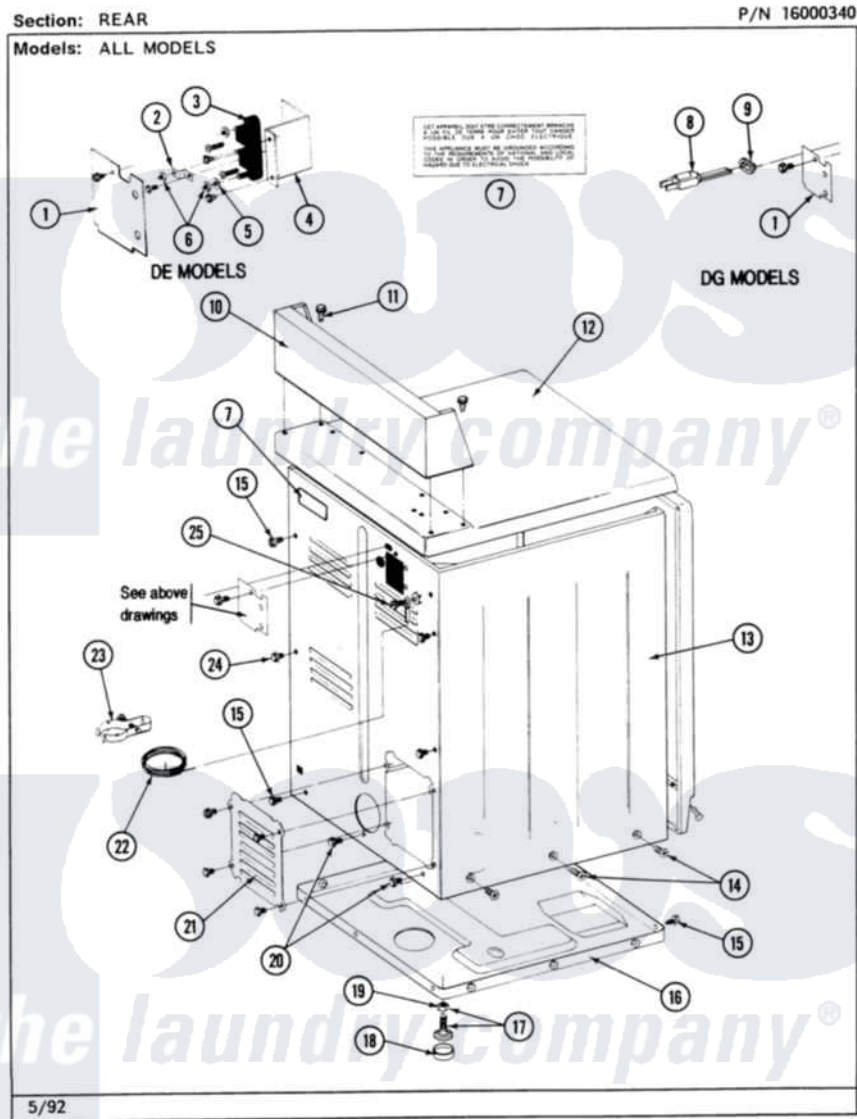

Maytag MDE26MNACW 02 - REAR

4

Maytag [Commercial Maytag MDE26MNACW Dryer Parts](#) Parts Diagram 02 - REAR
 Click on the part number to view part

Item	Original Part Number	Replaced By	Status	Part Description
001	Y313561			Screw---NA
"	Y312905		Not Available	COVER, TERMINAL
002	Y311423	489483		Screw 10-32 X 1/2
"	Y312184			Strap, Grounding
003	400008			Block, Terminal
"	Y312209	W10001200		Screw
004	Y313561			Screw---NA
"	Y310632	1163839		Screw
"	Y312904			Bracket, Terminal Block
005	Y311270			Washer, Terminal Block
006	311484	112432		Nut
007	214519			LABEL, ELECTRICAL INSTR. PART NOT USED-GAS MODELS ONLY
008	302521		Not Available	CORD, POWER PART NOT USED-GAS MODELS ONLY
"	305168	33002916		Power Cord, Canadian 240V

009	211881		Grommet, Cord Part Not Used- Gas Models Only
010	NLA	Not Available	CONSOLE (WHT)
011	212276	W10116760	Screw
012	307105	Not Available	COVER, TOP ASSY. (WHT)
"	NLA	Not Available	(ALM)
013	NLA	Not Available	CABINET (WHT)
014	213007		Xfor Cabinet See Cabinet, Back
015	Y313561		Screw---NA
016	Y303361	Not Available	BASE ASSY. (UPPER & LOWER)
017	Y305086		Adjustable Leg And Nut
018	Y314137		Foot, Rubber
019	Y052740	62739	Nut, Lock
020	Y310632	1163839	Screw
021	211294	90767	Screw, 8A X 3/8 HeX Washer Head Tapping
"	Y312951	Not Available	ACCESS COVER, BACK
"	Y313559		Screw
022	311155		Ground Wire And Clamp
023	301548		Clamp, Ground Wire
"	NLA	Not Available	SCREW
024	Y310632	1163839	Screw
025	NLA	Not Available	SCREW & WASHER ASSY.