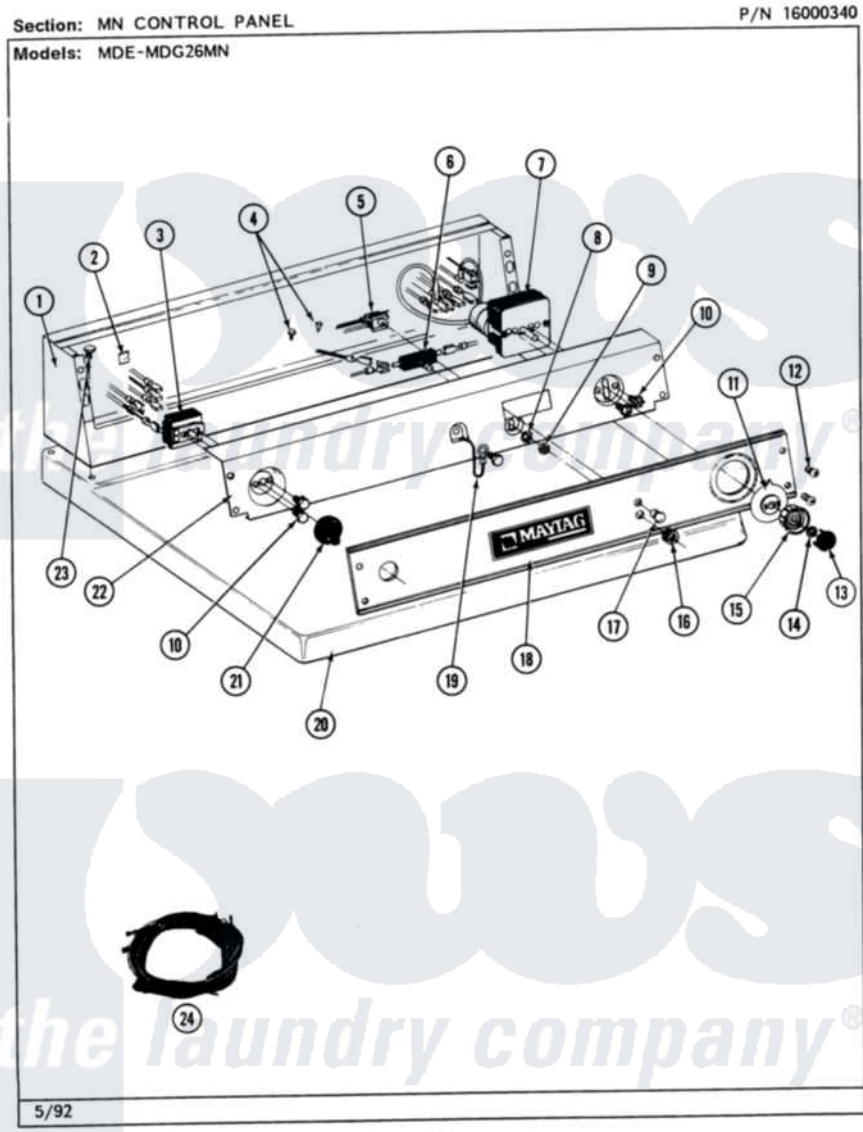

# Maytag MDE26MNACW 03 - MN CONTROL PANEL

10

Maytag [Commercial Maytag MDE26MNACW Dryer Parts](#) Parts Diagram 03 - MN CONTROL PANEL  
 Click on the part number to view part

Item	Original Part Number	Replaced By	Status	Part Description
001	NLA		Not Available	CONSOLE (WHT)
002	<a href="#">215003</a>			Fastener, Panel And Bracket
003	307237	<a href="#">W10327105</a>		Switch, Cycle Selection
004	<a href="#">211294</a>	<a href="#">90767</a>		Screw, 8A X 3/8 HeX Washer Head Tapping
005	204075		Not Available	PILOT LAMP (DG MODELS ONLY)
006	306940	<a href="#">W10149462</a>		Switch, Push-To-Start
007	<a href="#">305214</a>			Timer
"	<a href="#">Y304585</a>			Timer Motor RPR For 305214 Timer Only
008	<a href="#">312751</a>			Lockwasher, Start Switch
009	Y312706	<a href="#">422617</a>		Nut
010	<a href="#">Y313588</a>	<a href="#">488234</a>		Screw 8-32 X 1/4
011	314725	<a href="#">33001500</a>		Dial, Timer Indicator
012	<a href="#">212277</a>			Screw, No.8 X 1/2 Inch
013	314723	<a href="#">W10133501</a>		Cap, Knob

014	<a href="#">312273</a>		Nut, Control Knob
015	<a href="#">314724</a>		Knob For Timer
016	<a href="#">Y312702</a>		Knurled Nut, Start Switch
017	<a href="#">215564</a>		Lens, Indicator Light
018	314909	<a href="#">33001021</a>	Panel, Control
019	<a href="#">205810</a>		Wire, Ground
"	<a href="#">211252</a>		Screw, Ground Wire
020	<a href="#">307104</a>		Top Cover Assembly
"	NLA	Not Available	(ALM)
021	<a href="#">306938</a>		Knob, Selector Switch
022	NLA	Not Available	BACK UP PLATE (WHT)
023	212276	<a href="#">W10116760</a>	Screw
024	NLA	Not Available	WIRE HARNESS