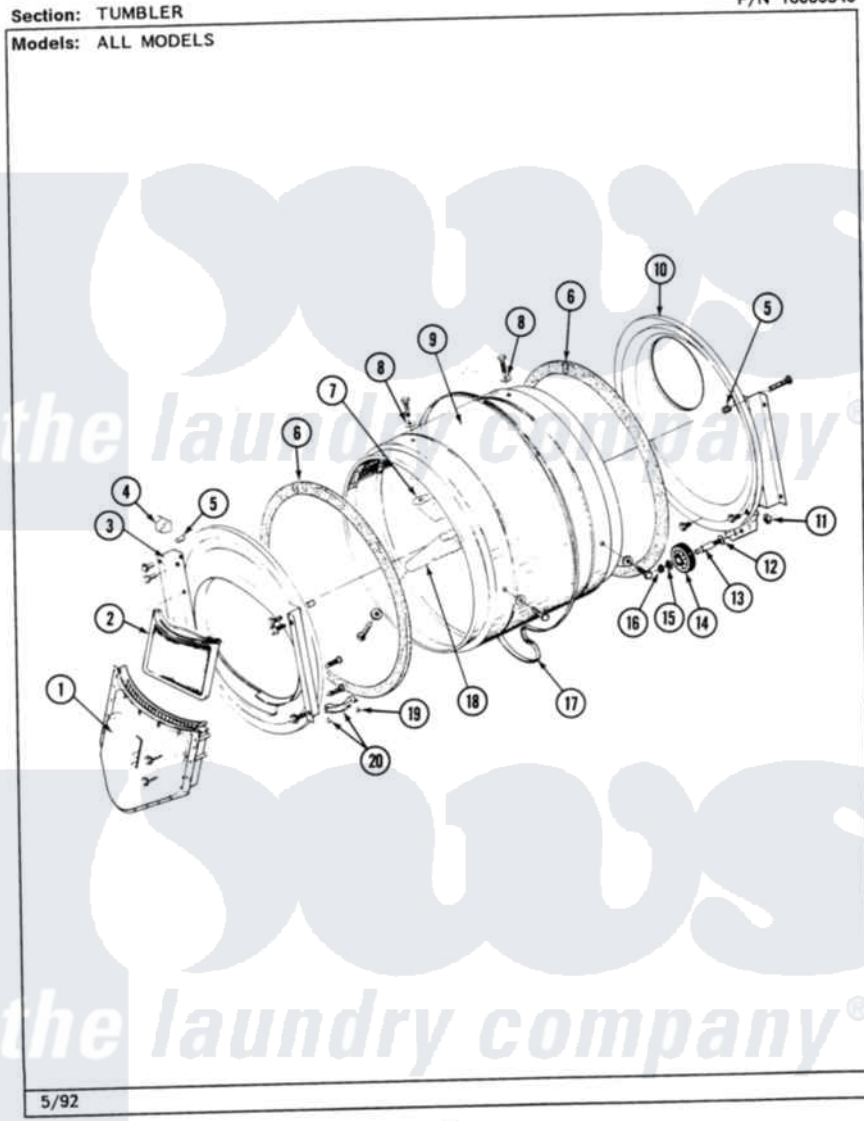

Maytag MDE26MNACW 05 - TUMBLER

P/N 16000340

26

Maytag [Commercial Maytag MDE26MNACW Dryer Parts](#) Parts Diagram 05 - TUMBLER
Click on the part number to view part

Item	Original Part Number	Replaced By	Status	Part Description
001	Y307112	33001016		Outlet Duct Assembly
"	Y314110	33002917		Screw, No.10-16
002	307108	33002970		Lint Filte
003	307109	33001179		Front, Tumbler
"	Y313561			Screw---NA
"	NLA		Not Available	SCREW
"	Y310632	1163839		Screw
004	Y310376			Clip, Door Switch Harness
005	NLA		Not Available	COVER, THREAD
006	314820			Seal, Tumbler
007	314803	33001012		Baffle
"	Y310759			Screw, Tumbler Baffles
008	314158			Washer, Baffle To Tumbler
009	306663		Not Available	TUMBLER W/BAFFLES
"	314802		Not Available	TUMBLER W/OUT BAFFLES
010	211294	90767		Screw, 8A X 3/8 HeX Washer Head Tapping

"	Y307114	33001178	Back, Tumbler
"	Y308544	33001178	Back, Tumbler
011	312538	33001443	Nut, Hex
012	Y313347	312535	Washer, Vault Mounting Brk.
013	Y312948	6-3129480	Shaft- Tumbler
014	Y303373	12001541	Drum Roller/Washer Assembly--W
015	312535		Washer, Vault Mounting Brk.
016	410233	9703438	Ring-Retrn
017	Y312959		Poly "V" Belt For Tumbler
018	314804	33001004	Baffle, Tall
"	Y310759		Screw, Tumbler Baffles
019	210720		Rivet, Bearing To Tumbler Fmt
020	306508		Tumbler Bearing Kit ---W