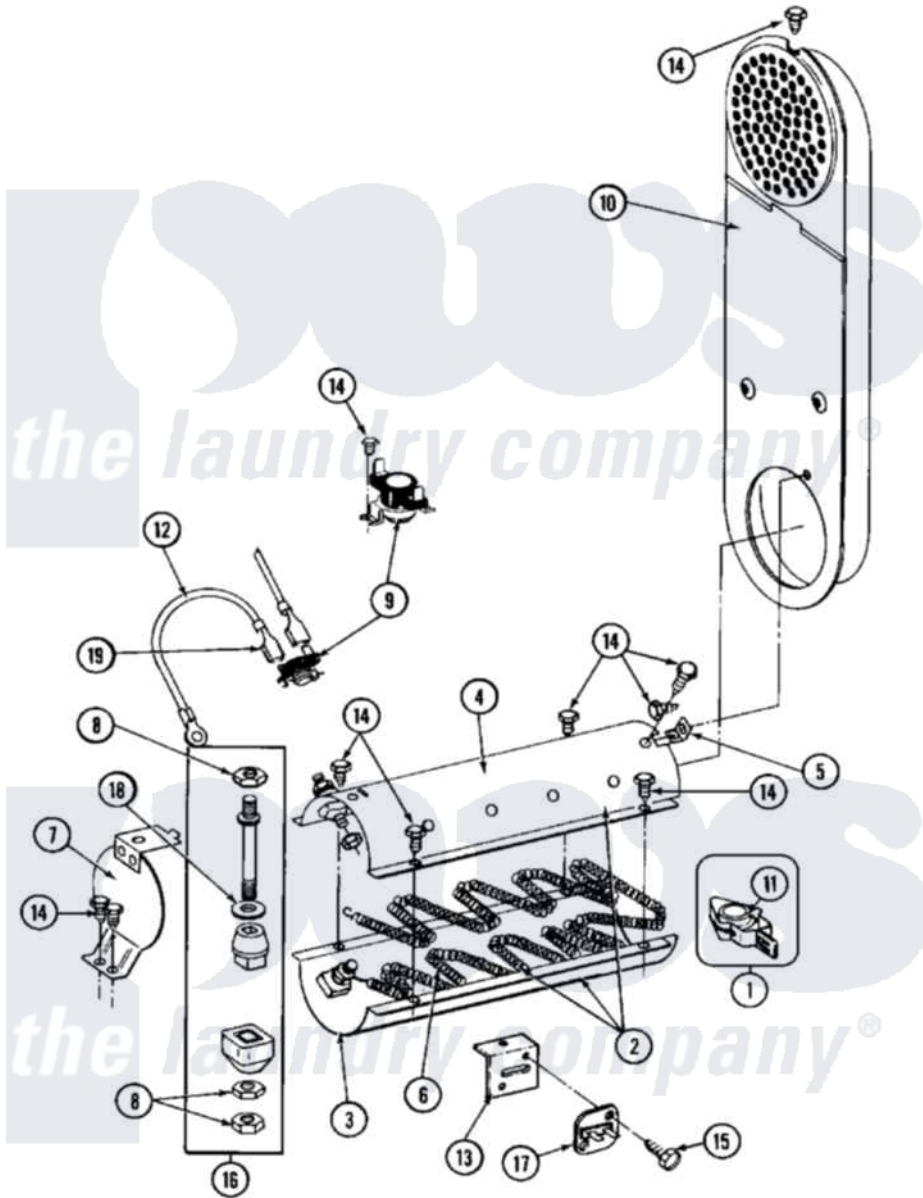

Maytag MDE26MNACW 06 - HEATER (A3 SERIES)

Maytag Commercial Maytag MDE26MNACW Dryer Parts Parts Diagram 06 - HEATER (A3 SERIES)
 Click on the part number to view part

Item	Original Part Number	Replaced By	Status	Part Description
001	211294	90767		Screw, 8A X 3/8 HeX Washer Head Tapping
002	NLA		Not Available	INLET DUCT ASSY.
003	314995			Enclosure, Heater
004	315346			Bracket, Thermal Fuse
005	NLA		Not Available	SCREW
006	307473			Fuse, Thermal
007	314998			Insulator, Terminal
008	307185	308614		Heater Sub-Assembly
009	314999			Shield, Radiant
010	NLA		Not Available	SCREW
011	303396			Thermostat, Hi-Limit
012	307179			Heater Assembly