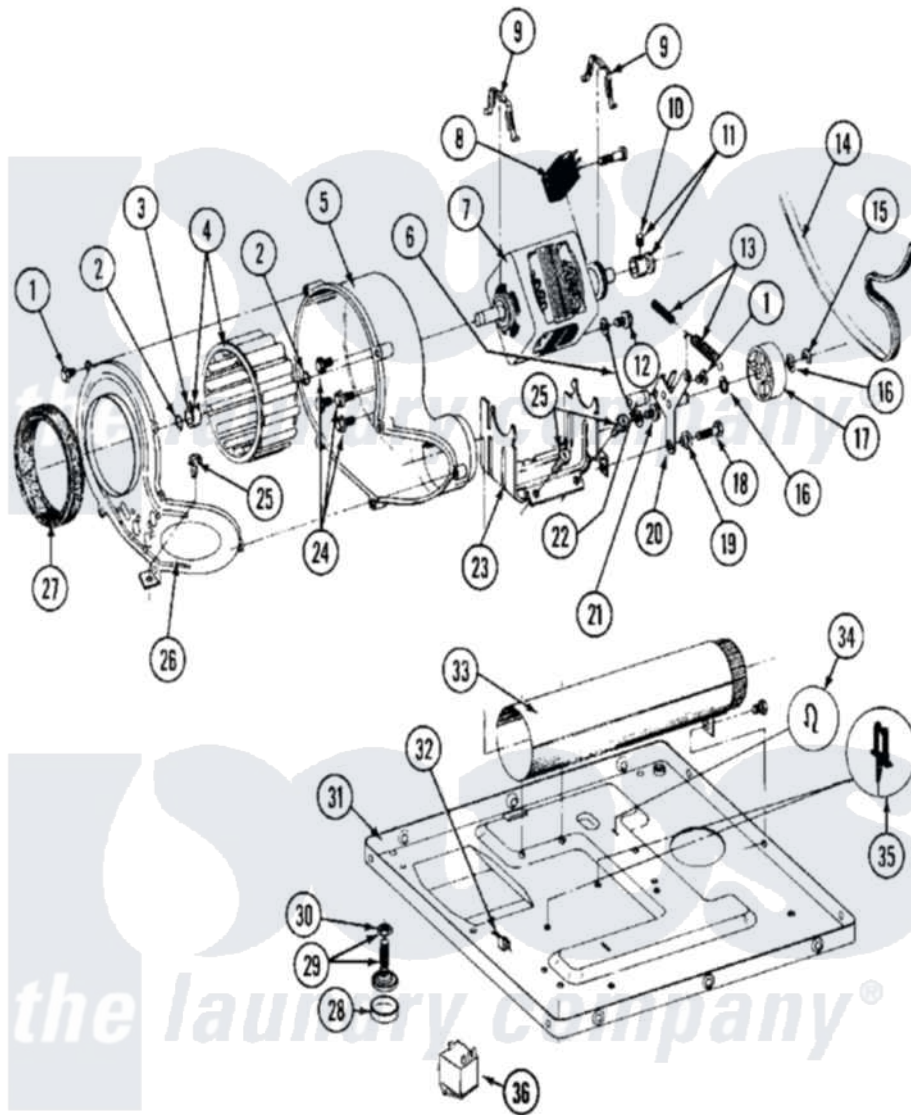

Maytag MDE26MNACW 07 - MOTOR DRIVE, BLOWER & BASE FRAME

Maytag Commercial Maytag MDE26MNACW Dryer Parts Diagram 07 - MOTOR DRIVE, BLOWER & BASE FRAME

Click on the part number to view part

Item	Original Part Number	Replaced By	Status	Part Description
001	Y312961	W10116751		Screw
002	410233	9703438		Ring-Retrn
003	312967			Clamp, Blower Housing
004	Y303836			Blower Wheel Assembly And Clamp
005	Y312893			Housing, Blower
006	901220			Ground Wire
007	Y303358	W10410999		Motor-Drive
008	306207		Not Available	(PROD. No.303358-8 & No.303358-9)
"	NLA		Not Available	SWITCH, MOTOR START-PROD.
"	Y303877		Not Available	SWITCH, MOTOR EXTERNAL START No.303358-2, No.303358-4, 303358-7
"	Y303879			Switch, Motor External Start
009	Y015825			Clip, Motor To Motor Support
010	Y053241			Set Screw, Motor Pulley

011	Y305185	6-3051850	Pulley- MO
012	910343	488234	Screw 8-32 X 1/4
013	Y303945		IDLER SPRING ASSY. W/PLUG
014	Y312959		Poly "V" Belt For Tumbler
015	312958	354987	Ring, Retaining
016	Y312527		Washer, Idler Shaft
017	Y303705	6-3037050	Pulley- ID
018	Y014874		Screw, Idler Arm And Sleeve
019	Y312894	315772	Sleeve, Idler Arm
020	Y303363	6-3033630	Idler Arm
021	211294	90767	Screw, 8A X 3/8 HeX Washer Head Tapping
022	Y313582	W10116756	Spacer
023	NLA	Not Available	SUPPORT, MOTOR
024	Y310632	1163839	Screw
025	Y313561		Screw----NA
026	314778	Not Available	COVER, BLOWER HOUSING
027	Y312901		Seal, Housing Cover
028	210684		Foot, Adjustable Leg
029	Y302699	22003428	Leg, Adjustable
030	210385		Lock Nut For Adjustable Leg
031	Y303361	Not Available	BASE ASSY. (UPPER & LOWER)
032	Y310376		Clip, Door Switch Harness
033	Y303442		EXHAUST DUCT ASSEMBLY
034	410490		Spring, Retainer Wire Harness
035	Y313262	W10116752	Retainer-
036	306199		Relay, Heater