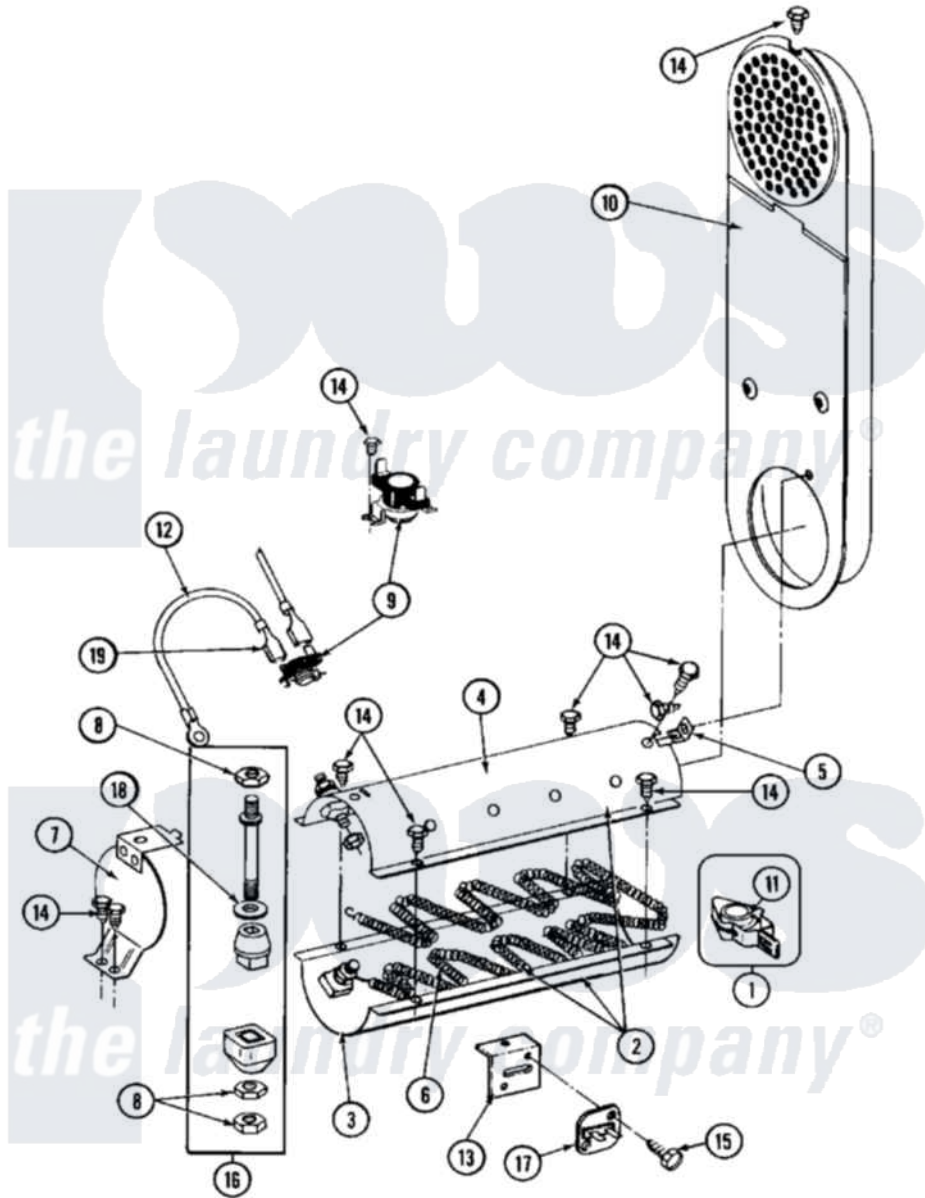

Maytag MDE26MNACW 09 - HEATER (A0 SERIES)

Maytag Commercial Maytag MDE26MNACW Dryer Parts Parts Diagram 09 - HEATER (A0 SERIES)
 Click on the part number to view part

Item	Original Part Number	Replaced By	Status	Part Description
001	Y303881			Clip And Insulator Assembly
002	307470	Y303778		Heater Assembly Complete
003	Y313576			Heater Chamber, Bottom
004	Y313575		Not Available	HEATER CHAMBER, TOP
005	Y312890			Retainer, Heater Chamber
006	Y313537			Heater Element 240 Volt
007	304124		Not Available	HEATER SHIELD
008	311484	112432		Nut
009	303396			Thermostat, Hi-Limit
010	NLA		Not Available	INLET DUCT ASSY.
011	Y313270			Insulator For Heater Elemen
012	Y304693			Jumper Wire
013	315046			MOUNTING BRACKET
014	211294	90767		Screw, 8A X 3/8 HeX Washer Head Tapping
015	NLA		Not Available	SCREW
016	Y304596			Terminal Insulator Assembly

017 [307473](#)

Fuse, Thermal

018 [311093](#)

Washer, Terminal Connection

019 [210745](#)

Wire Terminal