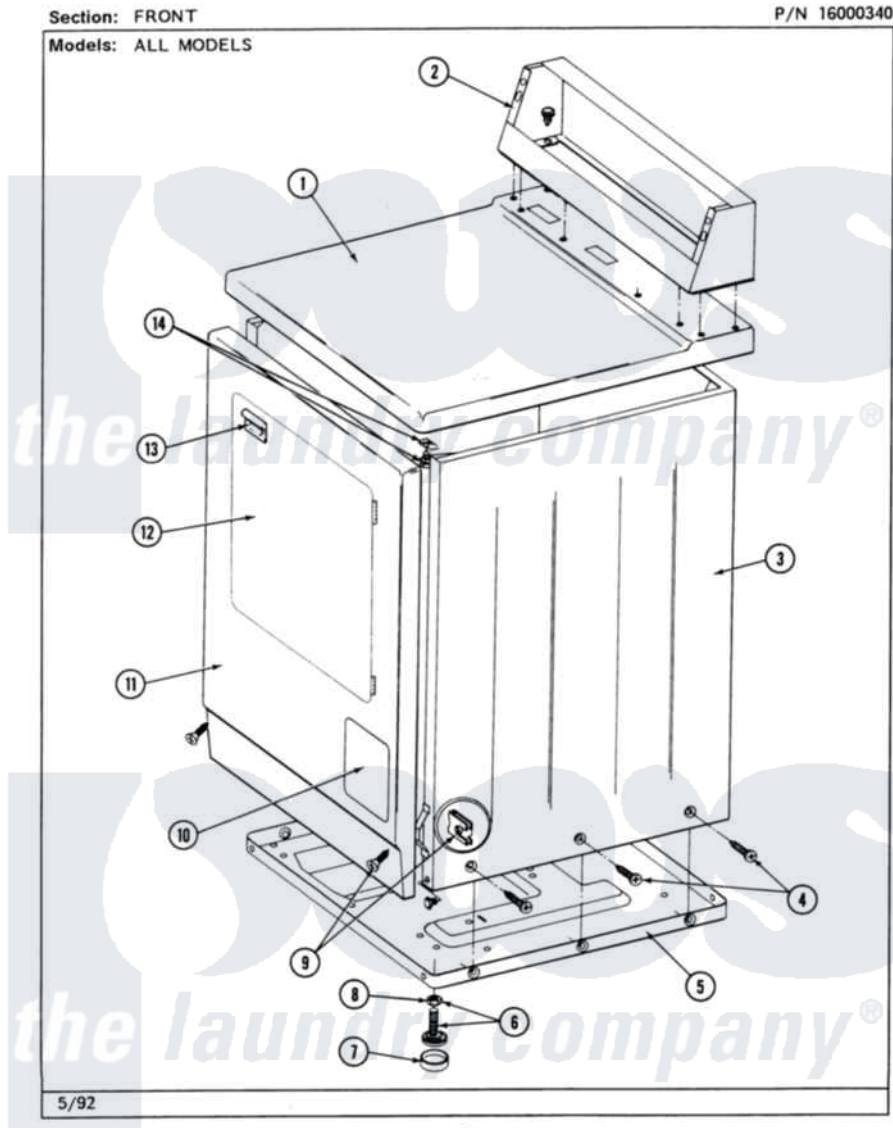

Maytag MDE26MNADG 01 - FRONT

2

Maytag [Commercial Maytag MDE26MNADG Dryer Parts](#) Parts Diagram 01 - FRONT
Click on the part number to view part

Item	Original Part Number	Replaced By	Status	Part Description
001	307104			Top Cover Assembly
"	NLA		Not Available	(ALM)
002	212276	W10116760		Screw
"	NLA		Not Available	CONSOLE (WHT)
003	NLA		Not Available	CABINET (WHT)
"	Y310632	1163839		Screw
004	213007			Xfor Cabinet See Cabinet, Back
005	Y303361		Not Available	BASE ASSY. (UPPER & LOWER)
006	Y305086			Adjustable Leg And Nut
007	Y314137			Foot, Rubber
008	Y052740	62739		Nut, Lock
009	204439			Screw And Fstner Assembly
010	302542		Not Available	PART NOT USED. (DG ONLY)
"	302542L		Not Available	PART NOT USED. (DG ONLY)
"	302542M		Not Available	ACCESS DOOR-HARVEST

		Not Available	WHEAT
"	NLA	Not Available	ACCESS DOOR (WHT)
011	NLA	Not Available	FRONT PANEL ASSY. (WHT)
012	308061	Not Available	DOOR ASSY. COMPLETE (WHT)
"	NLA	Not Available	(ALM)
013	314946		Handle White
"	314972		Handle Door ALM
"	NLA	Not Available	(H. WHEAT)
014	204445		Screw And Fastener Assembly