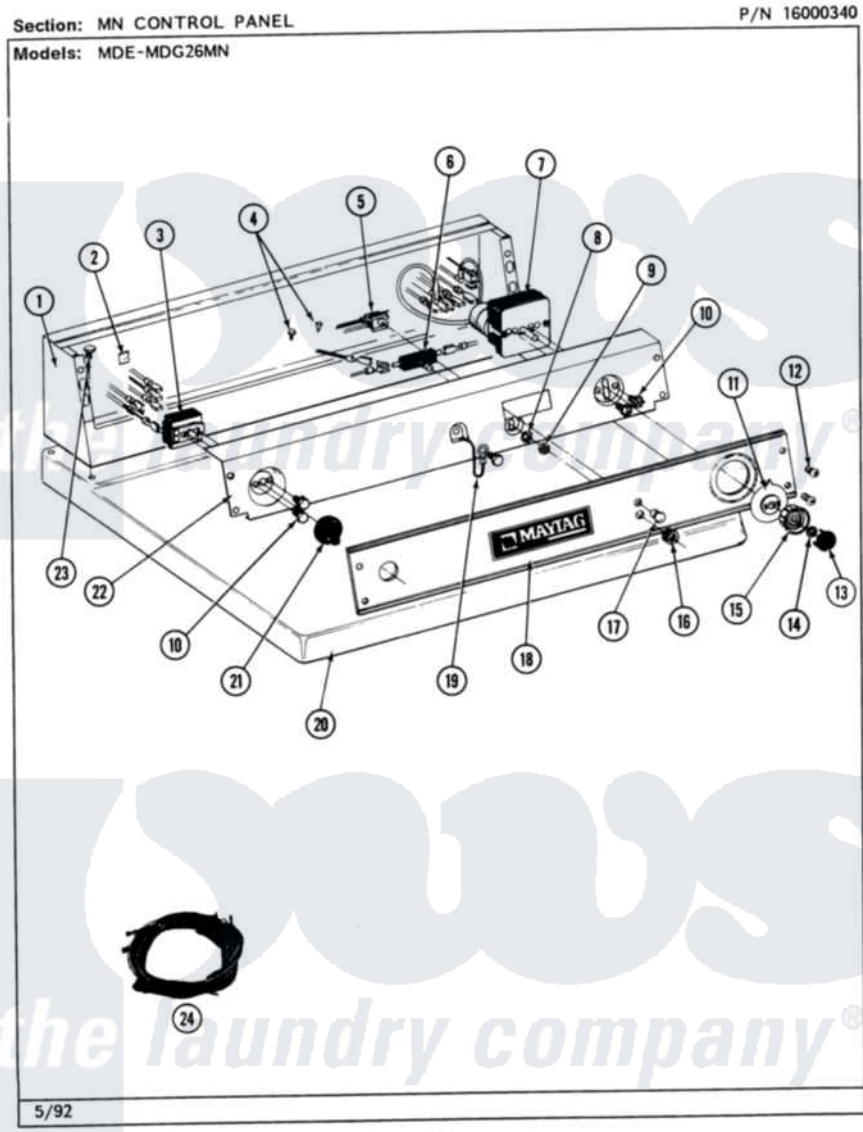

Maytag MDE26MNADG 03 - MN CONTROL PANEL

10

Maytag Commercial Maytag MDE26MNADG Dryer Parts Parts Diagram 03 - MN CONTROL PANEL
 Click on the part number to view part

Item	Original Part Number	Replaced By	Status	Part Description
001	NLA		Not Available	CONSOLE (WHT)
002	215003			Fastener, Panel And Bracket
003	307237	W10327105		Switch, Cycle Selection
004	211294	90767		Screw, 8A X 3/8 HeX Washer Head Tapping
005	204075		Not Available	PILOT LAMP (DG MODELS ONLY)
006	306940	W10149462		Switch, Push-To-Start
007	305214			Timer
"	Y304585			Timer Motor RPR For 305214 Timer Only
008	312751			Lockwasher, Start Switch
009	Y312706	422617		Nut
010	Y313588	488234		Screw 8-32 X 1/4
011	314725	33001500		Dial, Timer Indicator
012	212277			Screw, No.8 X 1/2 Inch
013	314723	W10133501		Cap, Knob

014	312273		Nut, Control Knob
015	314724		Knob For Timer
016	Y312702		Knurled Nut, Start Switch
017	215564		Lens, Indicator Light
018	314909	33001021	Panel, Control
019	205810		Wire, Ground
"	211252		Screw, Ground Wire
020	307104		Top Cover Assembly
"	NLA	Not Available	(ALM)
021	306938		Knob, Selector Switch
022	NLA	Not Available	BACK UP PLATE (WHT)
023	212276	W10116760	Screw
024	NLA	Not Available	WIRE HARNESS, MAIN