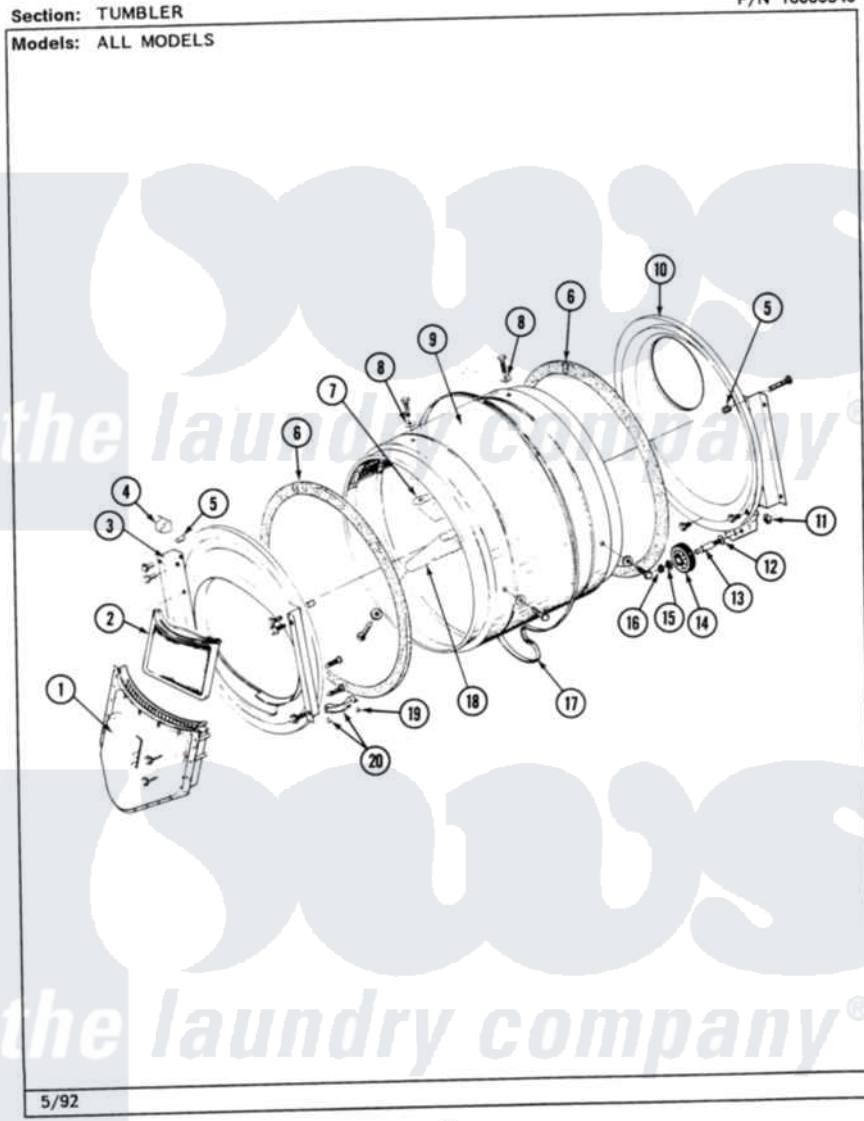

Maytag MDE26MNADG 05 - TUMBLER

P/N 16000340

26

Maytag [Commercial Maytag MDE26MNADG Dryer Parts](#) Parts Diagram 05 - TUMBLER
Click on the part number to view part

Item	Original Part Number	Replaced By	Status	Part Description
001	Y307112	33001016		Outlet Duct Assembly
"	Y314110	33002917		Screw, No.10-16
002	307108	33002970		Lint Filte
003	307109	33001179		Front, Tumbler
"	Y313561			Screw---NA
"	NLA		Not Available	SCREW
"	Y310632	1163839		Screw
004	Y310376			Clip, Door Switch Harness
005	NLA		Not Available	COVER, THREAD
006	314820			Seal, Tumbler
007	314803	33001012		Baffle
"	Y310759			Screw, Tumbler Baffles
008	314158			Washer, Baffle To Tumbler
009	306663		Not Available	TUMBLER W/BAFFLES
"	314802		Not Available	TUMBLER W/OUT BAFFLES
010	211294	90767		Screw, 8A X 3/8 HeX Washer Head Tapping

"	Y307114	33001178	Back, Tumbler
"	Y308544	33001178	Back, Tumbler
011	312538	33001443	Nut, Hex
012	Y313347	312535	Washer, Vault Mounting Brk.
013	Y312948	6-3129480	Shaft- Tumbler
014	Y303373	12001541	Drum Roller/Washer Assembly--W
015	312535		Washer, Vault Mounting Brk.
016	410233	9703438	Ring-Retrn
017	Y312959		Poly "V" Belt For Tumbler
018	314804	33001004	Baffle, Tall
"	Y310759		Screw, Tumbler Baffles
019	210720		Rivet, Bearing To Tumbler Fmt
020	306508		Tumbler Bearing Kit ---W