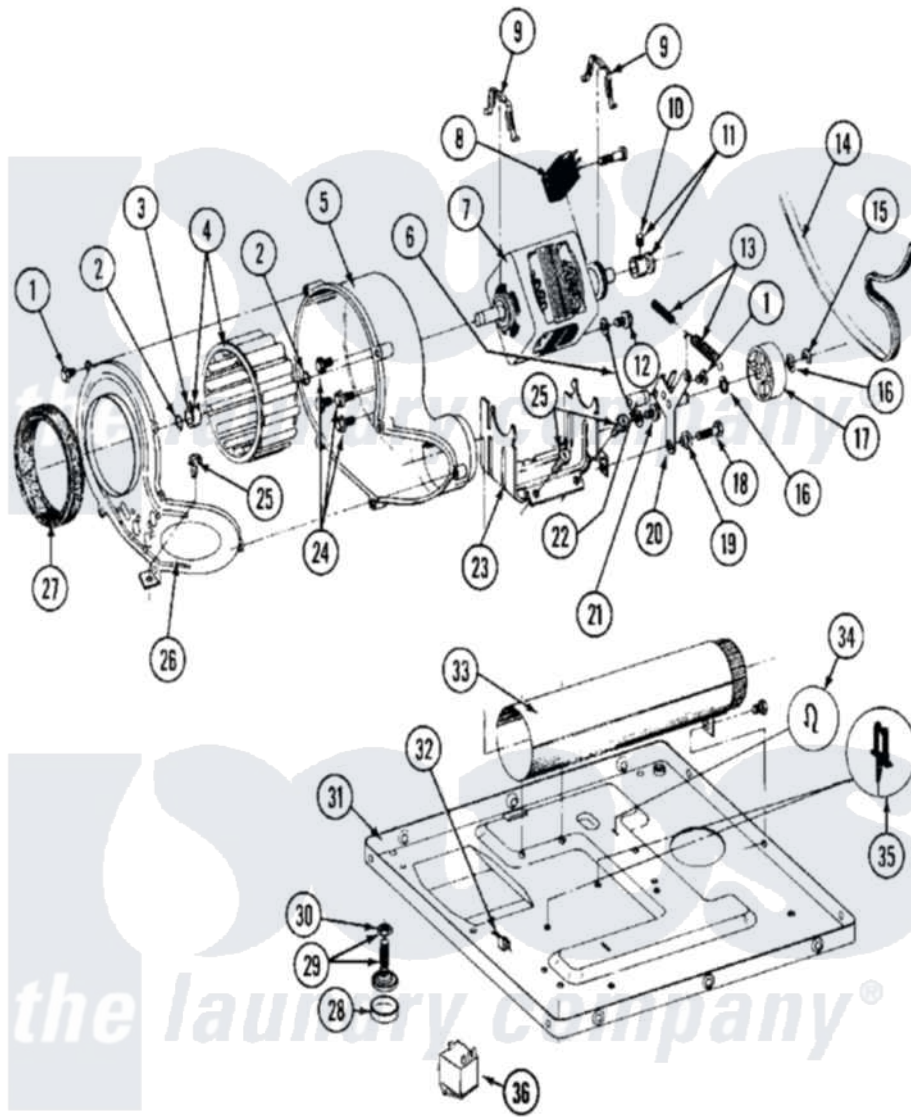

# Maytag MDE26MNADG 07 - MOTOR DRIVE, BLOWER & BASE FRAME

Maytag [Commercial Maytag MDE26MNADG Dryer Parts](#) Diagram 07 - MOTOR DRIVE, BLOWER & BASE FRAME

Click on the part number to view part

Item	Original Part Number	Replaced By	Status	Part Description
001	Y312961	<a href="#">W10116751</a>		Screw
002	410233	<a href="#">9703438</a>		Ring-Retrn
003	<a href="#">312967</a>			Clamp, Blower Housing
004	<a href="#">Y303836</a>			Blower Wheel Assembly And Clamp
005	<a href="#">Y312893</a>			Housing, Blower
006	<a href="#">901220</a>			Ground Wire
007	<a href="#">Y303358</a>	<a href="#">W10410999</a>		Motor-Drive
008	306207		Not Available	(PROD. No.303358-8 & No.303358-9)
"	NLA		Not Available	SWITCH, MOTOR START-PROD.
"	Y303877		Not Available	SWITCH, MOTOR EXTERNAL START No.303358-2, No.303358-4, 303358-7
"	<a href="#">Y303879</a>			Switch, Motor External Start
009	<a href="#">Y015825</a>			Clip, Motor To Motor Support
010	<a href="#">Y053241</a>			Set Screw, Motor Pulley