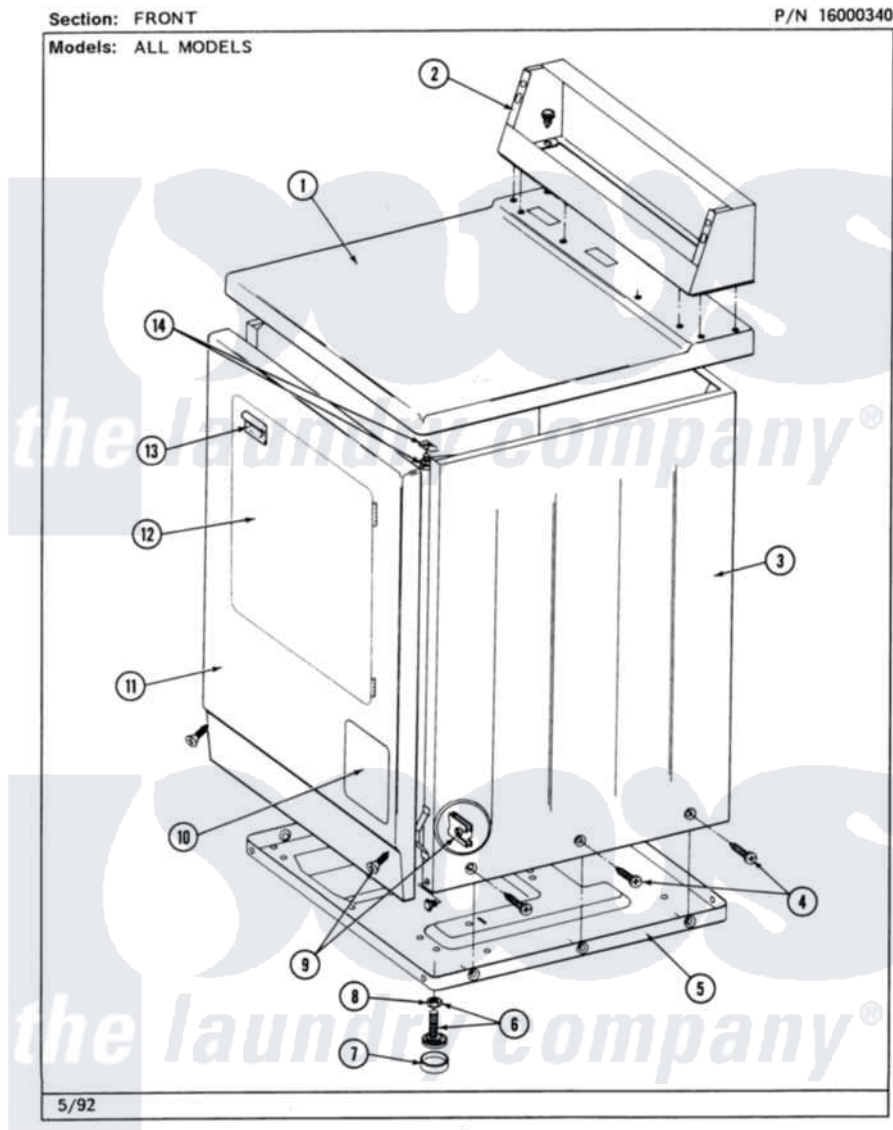

# Maytag MDE26MNADL 01 - FRONT

2

Maytag [Commercial Maytag MDE26MNADL Dryer Parts](#) Parts Diagram 01 - FRONT  
 Click on the part number to view part

Item	Original Part Number	Replaced By	Status	Part Description
001	<a href="#">307104</a>			Top Cover Assembly
"	NLA		Not Available	(ALM)
002	212276	<a href="#">W10116760</a>		Screw
"	NLA		Not Available	CONSOLE (WHT)
003	NLA		Not Available	CABINET (WHT)
"	Y310632	<a href="#">1163839</a>		Screw
004	<a href="#">213007</a>			Xfor Cabinet See Cabinet, Back
005	Y303361		Not Available	BASE ASSY. (UPPER & LOWER)
006	<a href="#">Y305086</a>			Adjustable Leg And Nut
007	<a href="#">Y314137</a>			Foot, Rubber
008	<a href="#">Y052740</a>	<a href="#">62739</a>		Nut, Lock
009	<a href="#">204439</a>			Screw And Fstner Assembly
010	302542		Not Available	PART NOT USED. (DG ONLY)
"	302542L		Not Available	PART NOT USED. (DG ONLY)
"	302542M		Not Available	ACCESS DOOR-HARVEST

		Not Available	WHEAT
"	NLA	Not Available	ACCESS DOOR (WHT)
011	NLA	Not Available	FRONT PANEL ASSY. (WHT)
012	308061	Not Available	DOOR ASSY. COMPLETE (WHT)
"	NLA	Not Available	(ALM)
013	<a href="#">314946</a>		Handle White
"	<a href="#">314972</a>		Handle Door ALM
"	NLA	Not Available	(H. WHEAT)
014	<a href="#">204445</a>		Screw And Fastener Assembly