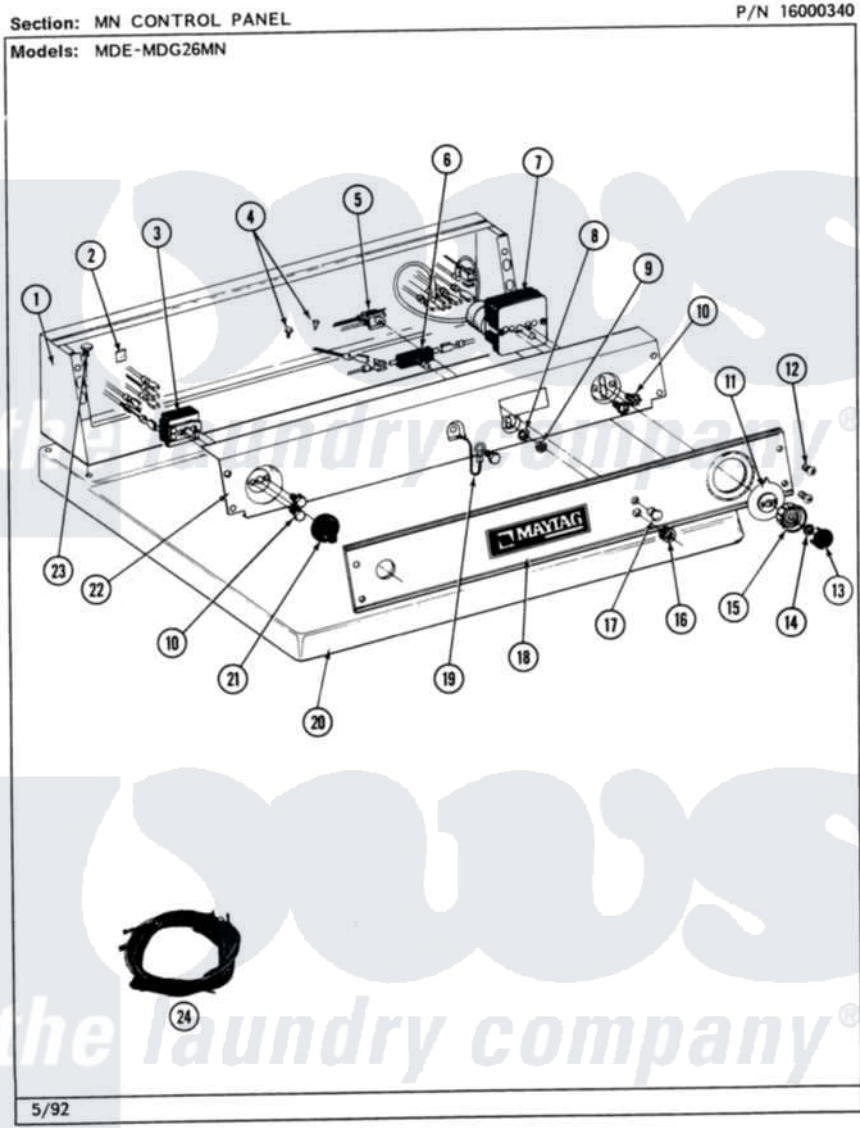

# Maytag MDE26MNADL 03 - MN CONTROL PANEL

10

Maytag [Commercial Maytag MDE26MNADL Dryer Parts](#) Parts Diagram 03 - MN CONTROL PANEL  
 Click on the part number to view part

Item	Original Part Number	Replaced By	Status	Part Description
001	NLA		Not Available	CONSOLE (WHT)
002	<a href="#">215003</a>			Fastener, Panel And Bracket
003	307237	<a href="#">W10327105</a>		Switch, Cycle Selection
004	<a href="#">211294</a>	<a href="#">90767</a>		Screw, 8A X 3/8 HeX Washer Head Tapping
005	204075		Not Available	PILOT LAMP (DG MODELS ONLY)
006	306940	<a href="#">W10149462</a>		Switch, Push-To-Start
007	<a href="#">305214</a>			Timer
"	<a href="#">Y304585</a>			Timer Motor RPR For 305214 Timer Only
008	<a href="#">312751</a>			Lockwasher, Start Switch
009	Y312706	<a href="#">422617</a>		Nut
010	<a href="#">Y313588</a>	<a href="#">488234</a>		Screw 8-32 X 1/4
011	314725	<a href="#">33001500</a>		Dial, Timer Indicator
012	<a href="#">212277</a>			Screw, No.8 X 1/2 Inch
013	314723	<a href="#">W10133501</a>		Cap, Knob

014	<a href="#">312273</a>		Nut, Control Knob
015	<a href="#">314724</a>		Knob For Timer
016	<a href="#">Y312702</a>		Knurled Nut, Start Switch
017	<a href="#">215564</a>		Lens, Indicator Light
018	314909	<a href="#">33001021</a>	Panel, Control
019	<a href="#">205810</a>		Wire, Ground
"	<a href="#">211252</a>		Screw, Ground Wire
020	<a href="#">307104</a>		Top Cover Assembly
"	NLA	Not Available	(ALM)
021	<a href="#">306938</a>		Knob, Selector Switch
022	NLA	Not Available	BACK UP PLATE (WHT)
023	212276	<a href="#">W10116760</a>	Screw
024	NLA	Not Available	WIRE HARNESS, MAIN