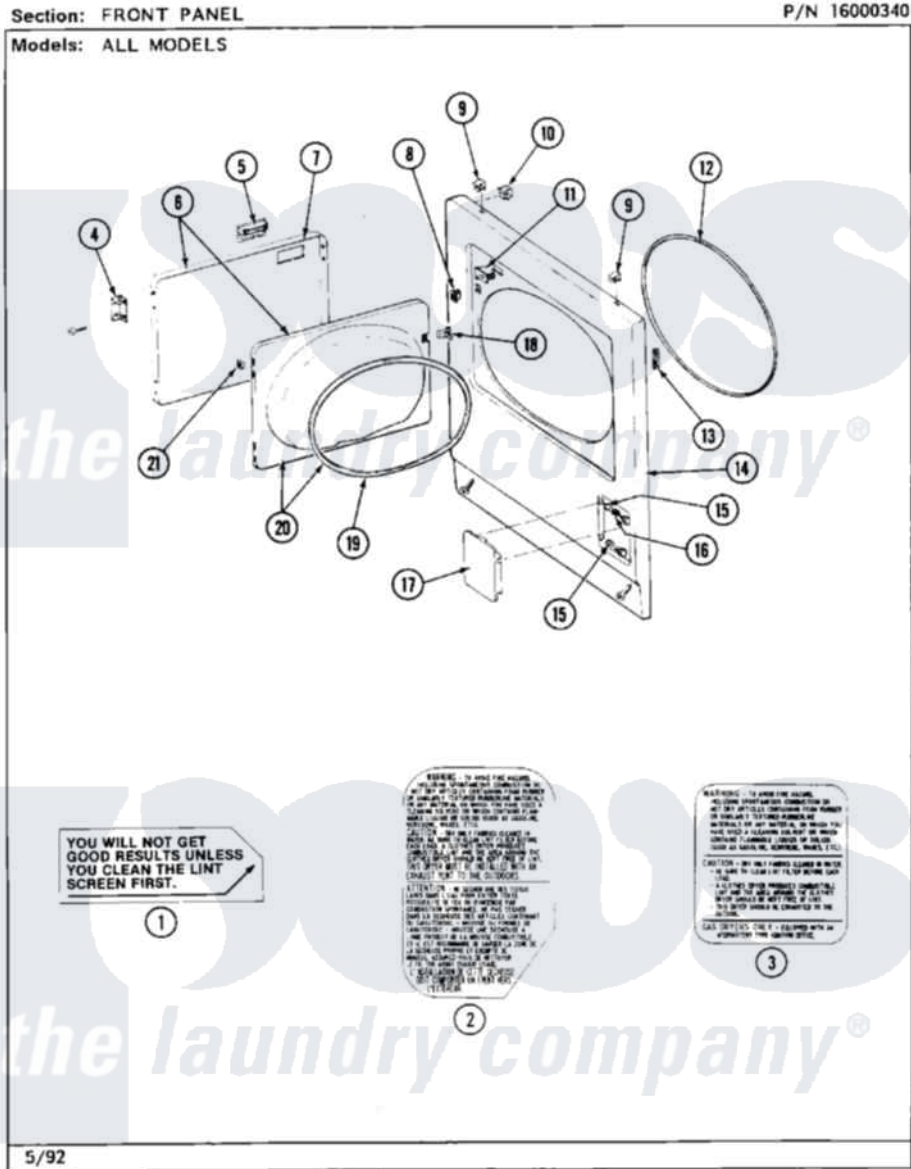

Maytag MDE26MNADL 04 - FRONT PANEL

24

Maytag [Commercial Maytag MDE26MNADL Dryer Parts](#) Parts Diagram 04 - FRONT PANEL
Click on the part number to view part

Item	Original Part Number	Replaced By	Status	Part Description
001	Y313340			LABEL, LINT SCREEN INSTRUCTION
002	314941		Not Available	LABEL, INSTRUCTION
003	314942			INSTRUCTION LABEL
"	NLA		Not Available	INSTRUCTION LABEL
004	307099	33001230		Hinge, Door
"	Y314062			Screw, Door Hinge And Panel
005	312960	489355		Screw, 8 X 1/2
"	314946			Handle White
"	314972			Handle Door ALM
"	NLA		Not Available	(H. WHEAT)
006	NLA		Not Available	(ALM)
"	Y307111		Not Available	DOOR ASSY. COMPLETE (WHT)
007	314966			Panel, Outer
"	NLA		Not Available	(ALM)
008	306436			Door Latch Kit--W

009	212982	22001650		Fastener, Spring
010	Y310376			Clip, Door Switch Harness
011	Y305753	W10169313		Switch-Dor
012	314937			Seal, Front Panel
013	Y313907			Fastener, Twin
014	204439			Screw And Fstner Assembly
"	NLA		Not Available	PANEL, FRONT (WHT)
015	212949	22001866		Screw, Relay
"	312301		Not Available	BUSHING FOR ACCESS STUD
"	NLA		Not Available	BUSHING, ACCESS STUD
016	312369			Sleeve, Access Panel Stud Part Not Used
017	302542		Not Available	PART NOT USED. (DG ONLY)
"	302542L		Not Available	PART NOT USED. (DG ONLY)
"	302542M		Not Available	ACCESS DOOR-HARVEST WHEAT
"	NLA		Not Available	ACCESS DOOR (WHT)
018	314936	33001305		Strike, Door
"	314944	33001305		Strike, Door
019	314935	33001192		Seal, Door
020	307098		Not Available	DOOR, INNER (W/SEAL)
021	Y313910			Clip, Door Liner To Outer Panel