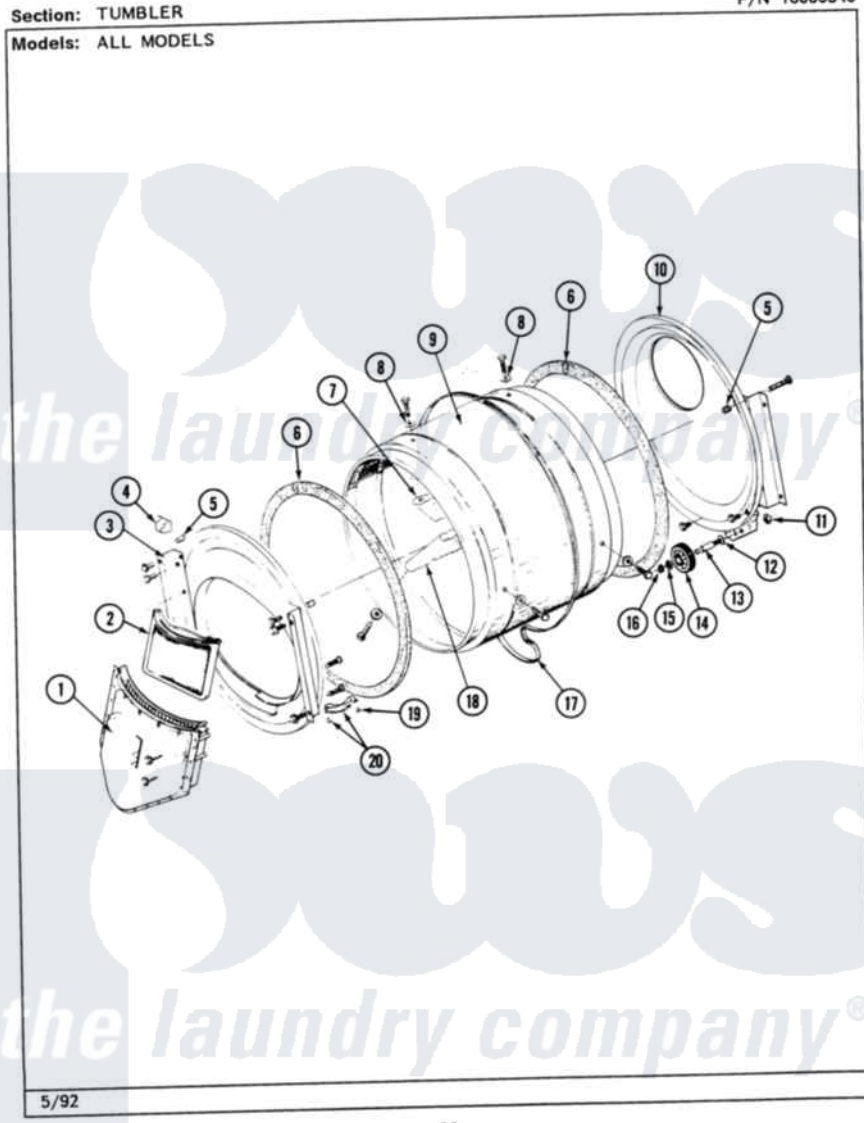

Maytag MDE26MNADL 05 - TUMBLER

P/N 16000340

26

Maytag [Commercial Maytag MDE26MNADL Dryer Parts](#) Parts Diagram 05 - TUMBLER
Click on the part number to view part

Item	Original Part Number	Replaced By	Status	Part Description
001	Y307112	33001016		Outlet Duct Assembly
"	Y314110	33002917		Screw, No.10-16
002	307108	33002970		Lint Filte
003	307109	33001179		Front, Tumbler
"	Y313561			Screw---NA
"	NLA		Not Available	SCREW
"	Y310632	1163839		Screw
004	Y310376			Clip, Door Switch Harness
005	NLA		Not Available	COVER, THREAD
006	314820			Seal, Tumbler
007	314803	33001012		Baffle
"	Y310759			Screw, Tumbler Baffles
008	314158			Washer, Baffle To Tumbler
009	306663		Not Available	TUMBLER W/BAFFLES
"	314802		Not Available	TUMBLER W/OUT BAFFLES
010	211294	90767		Screw, 8A X 3/8 HeX Washer Head Tapping

"	Y307114	33001178	Back, Tumbler
"	Y308544	33001178	Back, Tumbler
011	312538	33001443	Nut, Hex
012	Y313347	312535	Washer, Vault Mounting Brk.
013	Y312948	6-3129480	Shaft- Tumbler
014	Y303373	12001541	Drum Roller/Washer Assembly--W
015	312535		Washer, Vault Mounting Brk.
016	410233	9703438	Ring-Retrn
017	Y312959		Poly "V" Belt For Tumbler
018	314804	33001004	Baffle, Tall
"	Y310759		Screw, Tumbler Baffles
019	210720		Rivet, Bearing To Tumbler Fmt
020	306508		Tumbler Bearing Kit ---W