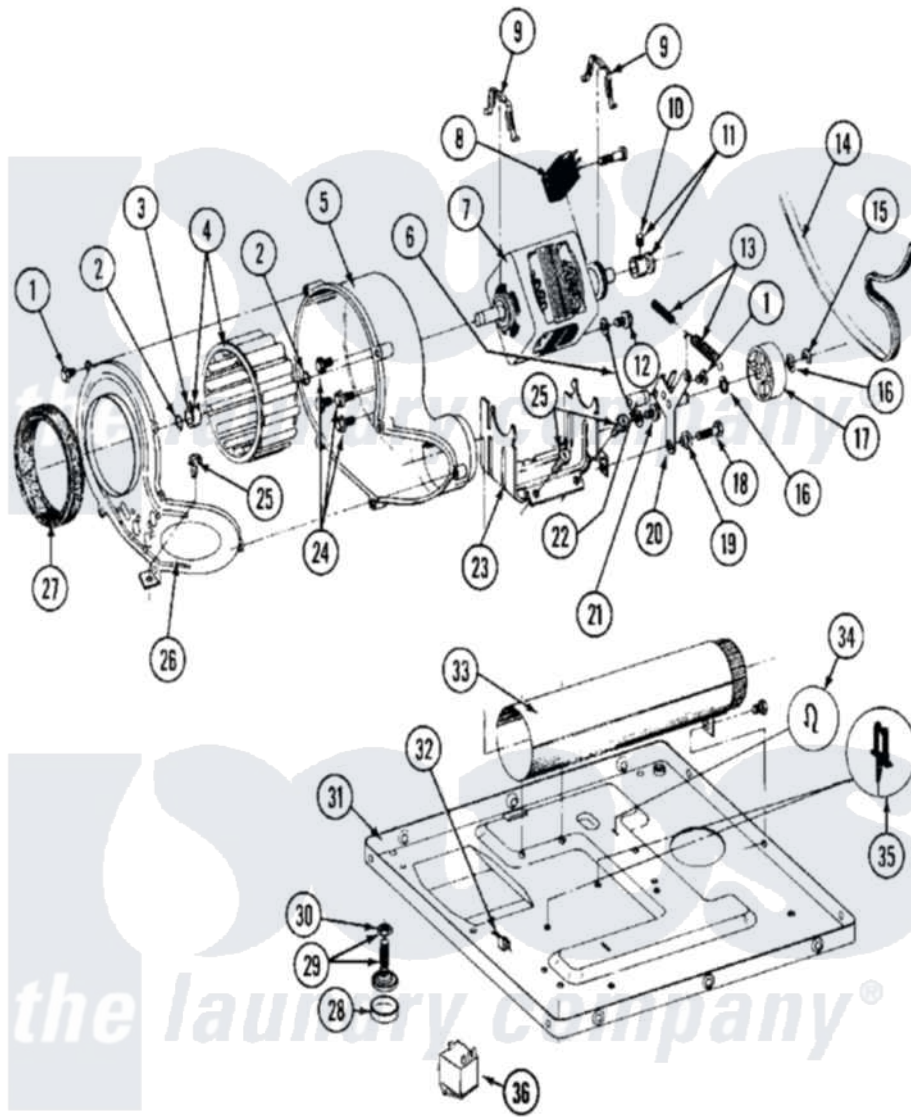

Maytag MDE26MNADL 07 - MOTOR DRIVE, BLOWER & BASE FRAME

Maytag [Commercial Maytag MDE26MNADL Dryer Parts](#) Parts Diagram 07 - MOTOR DRIVE, BLOWER & BASE FRAME

Click on the part number to view part

Item	Original Part Number	Replaced By	Status	Part Description
001	Y312961	W10116751		Screw
002	410233	9703438		Ring-Retrn
003	312967			Clamp, Blower Housing
004	Y303836			Blower Wheel Assembly And Clamp
005	Y312893			Housing, Blower
006	901220			Ground Wire
007	Y303358	W10410999		Motor-Drive
008	306207		Not Available	(PROD. No.303358-8 & No.303358-9)
"	NLA		Not Available	SWITCH, MOTOR START-PROD.
"	Y303877		Not Available	SWITCH, MOTOR EXTERNAL START No.303358-2, No.303358-4, 303358-7
"	Y303879			Switch, Motor External Start
009	Y015825			Clip, Motor To Motor Support
010	Y053241			Set Screw, Motor Pulley

011	Y305185	6-3051850	Pulley- MO
012	910343	488234	Screw 8-32 X 1/4
013	Y303945		IDLER SPRING ASSY. W/PLUG
014	Y312959		Poly "V" Belt For Tumbler
015	312958	354987	Ring, Retaining
016	Y312527		Washer, Idler Shaft
017	Y303705	6-3037050	Pulley- ID
018	Y014874		Screw, Idler Arm And Sleeve
019	Y312894	315772	Sleeve, Idler Arm
020	Y303363	6-3033630	Idler Arm
021	211294	90767	Screw, 8A X 3/8 HeX Washer Head Tapping
022	Y313582	W10116756	Spacer
023	NLA	Not Available	SUPPORT, MOTOR
024	Y310632	1163839	Screw
025	Y313561		Screw----NA
026	314778	Not Available	COVER, BLOWER HOUSING
027	Y312901		Seal, Housing Cover
028	210684		Foot, Adjustable Leg
029	Y302699	22003428	Leg, Adjustable
030	210385		Lock Nut For Adjustable Leg
031	Y303361	Not Available	BASE ASSY. (UPPER & LOWER)
032	Y310376		Clip, Door Switch Harness
033	Y303442		EXHAUST DUCT ASSEMBLY
034	410490		Spring, Retainer Wire Harness
035	Y313262	W10116752	Retainer-
036	306199		Relay, Heater