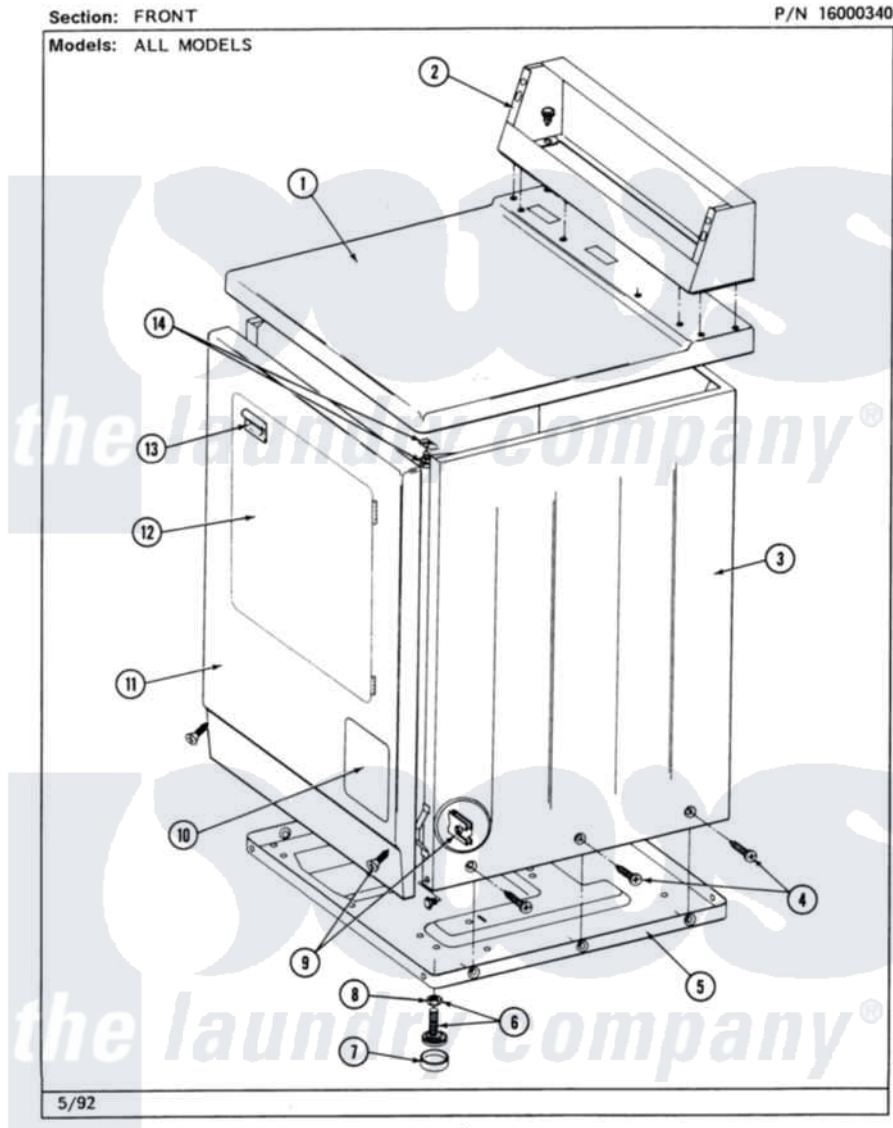

Maytag MDE26MNADW 01 - FRONT

2

Maytag [Commercial Maytag MDE26MNADW Dryer Parts](#) Parts Diagram 01 - FRONT
Click on the part number to view part

Item	Original Part Number	Replaced By	Status	Part Description
001	307104			Top Cover Assembly
"	NLA		Not Available	(ALM)
002	212276	W10116760		Screw
"	NLA		Not Available	CONSOLE (WHT)
003	NLA		Not Available	CABINET (WHT)
"	Y310632	1163839		Screw
004	213007			Xfor Cabinet See Cabinet, Back
005	Y303361		Not Available	BASE ASSY. (UPPER & LOWER)
006	Y305086			Adjustable Leg And Nut
007	Y314137			Foot, Rubber
008	Y052740	62739		Nut, Lock
009	204439			Screw And Fstner Assembly
010	302542		Not Available	PART NOT USED. (DG ONLY)
"	302542L		Not Available	PART NOT USED. (DG ONLY)
"	302542M		Not Available	ACCESS DOOR-HARVEST

		Not Available	WHEAT
"	NLA	Not Available	ACCESS DOOR (WHT)
011	NLA	Not Available	FRONT PANEL ASSY. (WHT)
012	308061	Not Available	DOOR ASSY. COMPLETE (WHT)
"	NLA	Not Available	(ALM)
013	314946		Handle White
"	314972		Handle Door ALM
"	NLA	Not Available	(H. WHEAT)
014	204445		Screw And Fastener Assembly