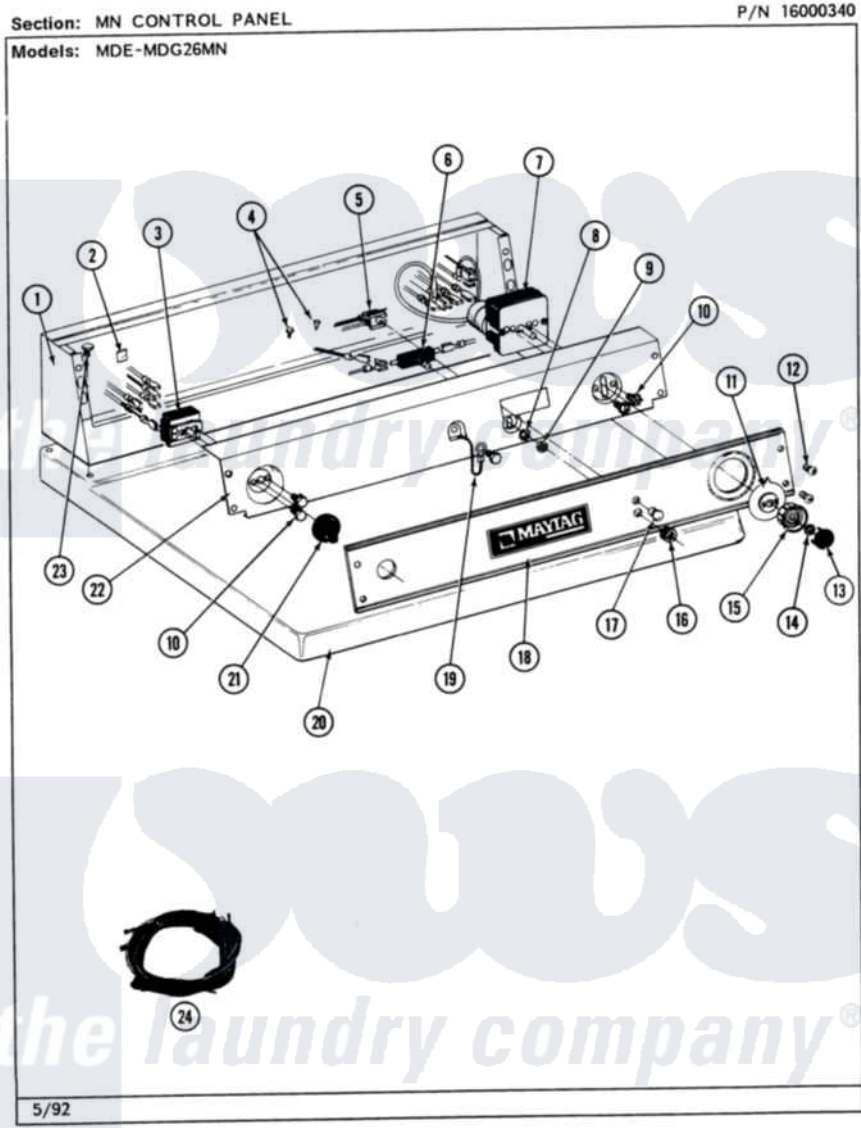

Maytag MDE26MNADW 03 - MN CONTROL PANEL

10

Maytag [Commercial Maytag MDE26MNADW Dryer Parts](#) Parts Diagram 03 - MN CONTROL PANEL
 Click on the part number to view part

Item	Original Part Number	Replaced By	Status	Part Description
001	NLA		Not Available	CONSOLE (WHT)
002	215003			Fastener, Panel And Bracket
003	307237	W10327105		Switch, Cycle Selection
004	211294	90767		Screw, 8A X 3/8 HeX Washer Head Tapping
005	204075		Not Available	PILOT LAMP (DG MODELS ONLY)
006	306940	W10149462		Switch, Push-To-Start
007	305214			Timer
"	Y304585			Timer Motor RPR For 305214 Timer Only
008	312751			Lockwasher, Start Switch
009	Y312706	422617		Nut
010	Y313588	488234		Screw 8-32 X 1/4
011	314725	33001500		Dial, Timer Indicator
012	212277			Screw, No.8 X 1/2 Inch
013	314723	W10133501		Cap, Knob

014	312273		Nut, Control Knob
015	314724		Knob For Timer
016	Y312702		Knurled Nut, Start Switch
017	215564		Lens, Indicator Light
018	314909	33001021	Panel, Control
019	205810		Wire, Ground
"	211252		Screw, Ground Wire
020	307104		Top Cover Assembly
"	NLA	Not Available	(ALM)
021	306938		Knob, Selector Switch
022	NLA	Not Available	BACK UP PLATE (WHT)
023	212276	W10116760	Screw
024	NLA	Not Available	WIRE HARNESS, MAIN