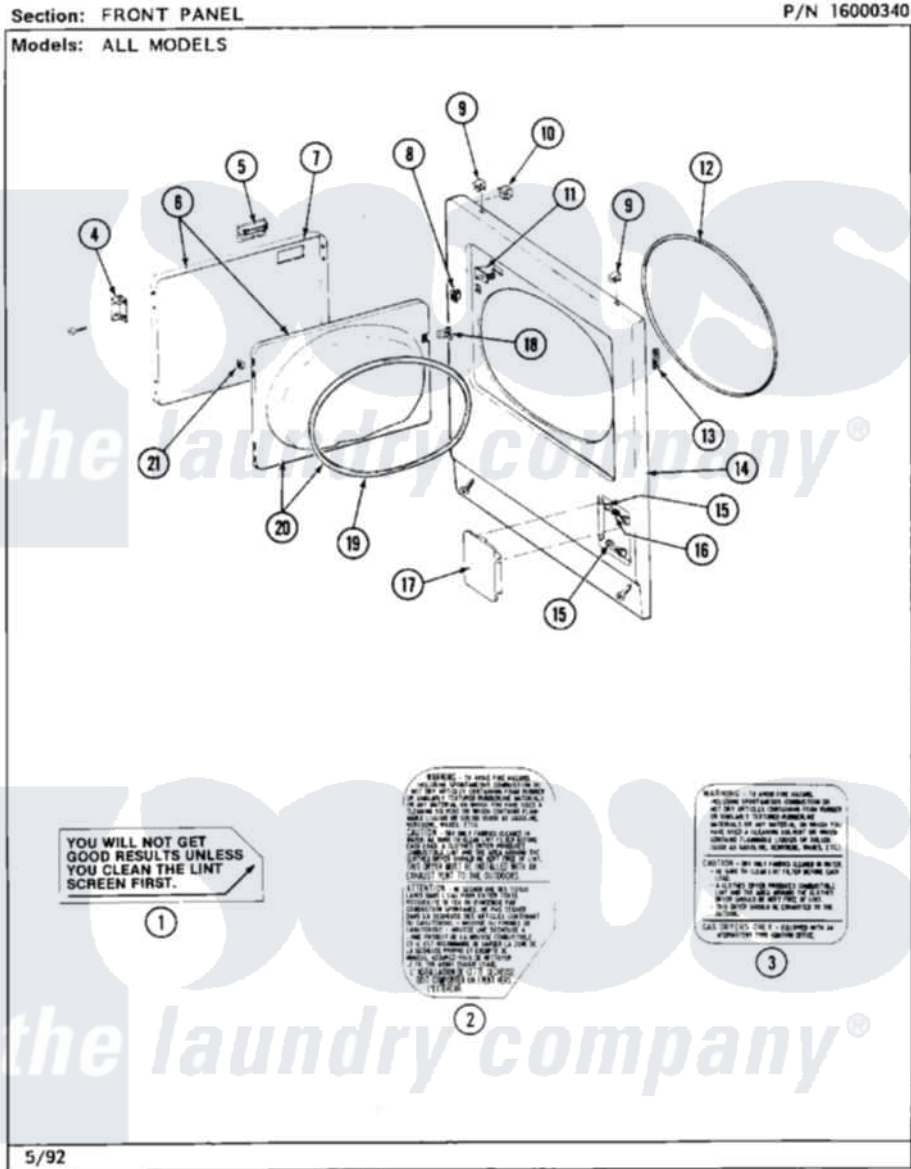

# Maytag MDE26MNADW 04 - FRONT PANEL

Maytag [Commercial Maytag MDE26MNADW Dryer Parts](#) Parts Diagram 04 - FRONT PANEL  
Click on the part number to view part

Item	Original Part Number	Replaced By	Status	Part Description
001	<a href="#">Y313340</a>			LABEL, LINT SCREEN INSTRUCTION
002	314941		Not Available	LABEL, INSTRUCTION
003	<a href="#">314942</a>			INSTRUCTION LABEL
"	NLA		Not Available	INSTRUCTION LABEL
004	307099	<a href="#">33001230</a>		Hinge, Door
"	<a href="#">Y314062</a>			Screw, Door Hinge And Panel
005	312960	<a href="#">489355</a>		Screw, 8 X 1/2
"	<a href="#">314946</a>			Handle White
"	<a href="#">314972</a>			Handle Door ALM
"	NLA		Not Available	(H. WHEAT)
006	NLA		Not Available	(ALM)
"	Y307111		Not Available	DOOR ASSY. COMPLETE (WHT)
007	<a href="#">314966</a>			Panel, Outer
"	NLA		Not Available	(ALM)
008	<a href="#">306436</a>			Door Latch Kit--W

009	212982	<a href="#">22001650</a>	Fastener, Spring
010	<a href="#">Y310376</a>		Clip, Door Switch Harness
011	<a href="#">Y305753</a>	<a href="#">W10169313</a>	Switch-Dor
012	<a href="#">314937</a>		Seal, Front Panel
013	<a href="#">Y313907</a>		Fastener, Twin
014	<a href="#">204439</a>		Screw And Fstner Assembly
"	NLA		Not Available
			PANEL, FRONT (WHT)
015	212949	<a href="#">22001866</a>	Screw, Relay
"	312301		Not Available
			BUSHING FOR ACCESS STUD
"	NLA		Not Available
			BUSHING, ACCESS STUD
016	<a href="#">312369</a>		Sleeve, Access Panel Stud Part Not Used
017	302542		Not Available
			PART NOT USED. (DG ONLY)
"	302542L		Not Available
			PART NOT USED. (DG ONLY)
"	302542M		Not Available
			ACCESS DOOR-HARVEST WHEAT
"	NLA		Not Available
			ACCESS DOOR (WHT)
018	314936	<a href="#">33001305</a>	Strike, Door
"	314944	<a href="#">33001305</a>	Strike, Door
019	314935	<a href="#">33001192</a>	Seal, Door
020	307098		Not Available
			DOOR, INNER (W/SEAL)
021	<a href="#">Y313910</a>		Clip, Door Liner To Outer Panel