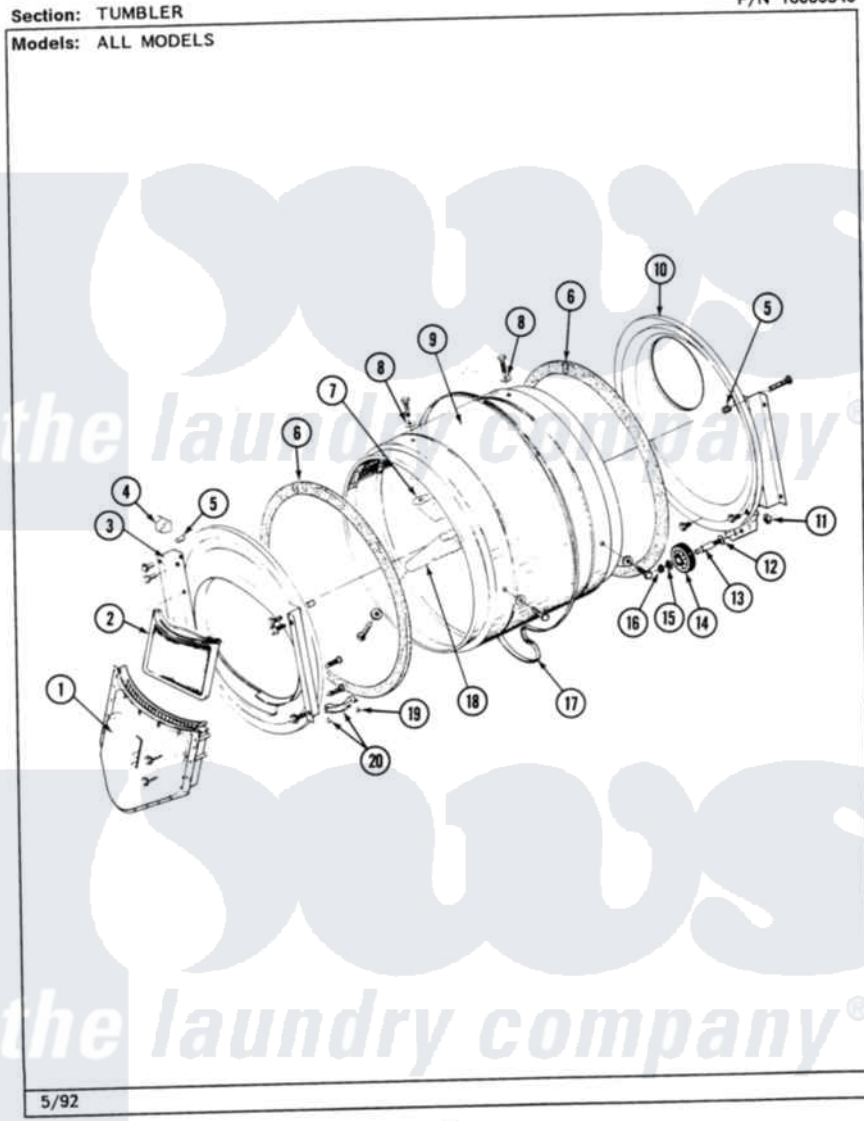

Maytag MDE26MNADW 05 - TUMBLER

P/N 16000340

26

Maytag [Commercial Maytag MDE26MNADW Dryer Parts](#) Parts Diagram 05 - TUMBLER
Click on the part number to view part

Item	Original Part Number	Replaced By	Status	Part Description
001	Y307112	33001016		Outlet Duct Assembly
"	Y314110	33002917		Screw, No.10-16
002	307108	33002970		Lint Filte
003	307109	33001179		Front, Tumbler
"	Y313561			Screw---NA
"	NLA		Not Available	SCREW
"	Y310632	1163839		Screw
004	Y310376			Clip, Door Switch Harness
005	NLA		Not Available	COVER, THREAD
006	314820			Seal, Tumbler
007	314803	33001012		Baffle
"	Y310759			Screw, Tumbler Baffles
008	314158			Washer, Baffle To Tumbler
009	306663		Not Available	TUMBLER W/BAFFLES
"	314802		Not Available	TUMBLER W/OUT BAFFLES
010	211294	90767		Screw, 8A X 3/8 HeX Washer Head Tapping

"	Y307114	33001178	Back, Tumbler
"	Y308544	33001178	Back, Tumbler
011	312538	33001443	Nut, Hex
012	Y313347	312535	Washer, Vault Mounting Brk.
013	Y312948	6-3129480	Shaft- Tumbler
014	Y303373	12001541	Drum Roller/Washer Assembly--W
015	312535		Washer, Vault Mounting Brk.
016	410233	9703438	Ring-Retrn
017	Y312959		Poly "V" Belt For Tumbler
018	314804	33001004	Baffle, Tall
"	Y310759		Screw, Tumbler Baffles
019	210720		Rivet, Bearing To Tumbler Fmt
020	306508		Tumbler Bearing Kit ---W