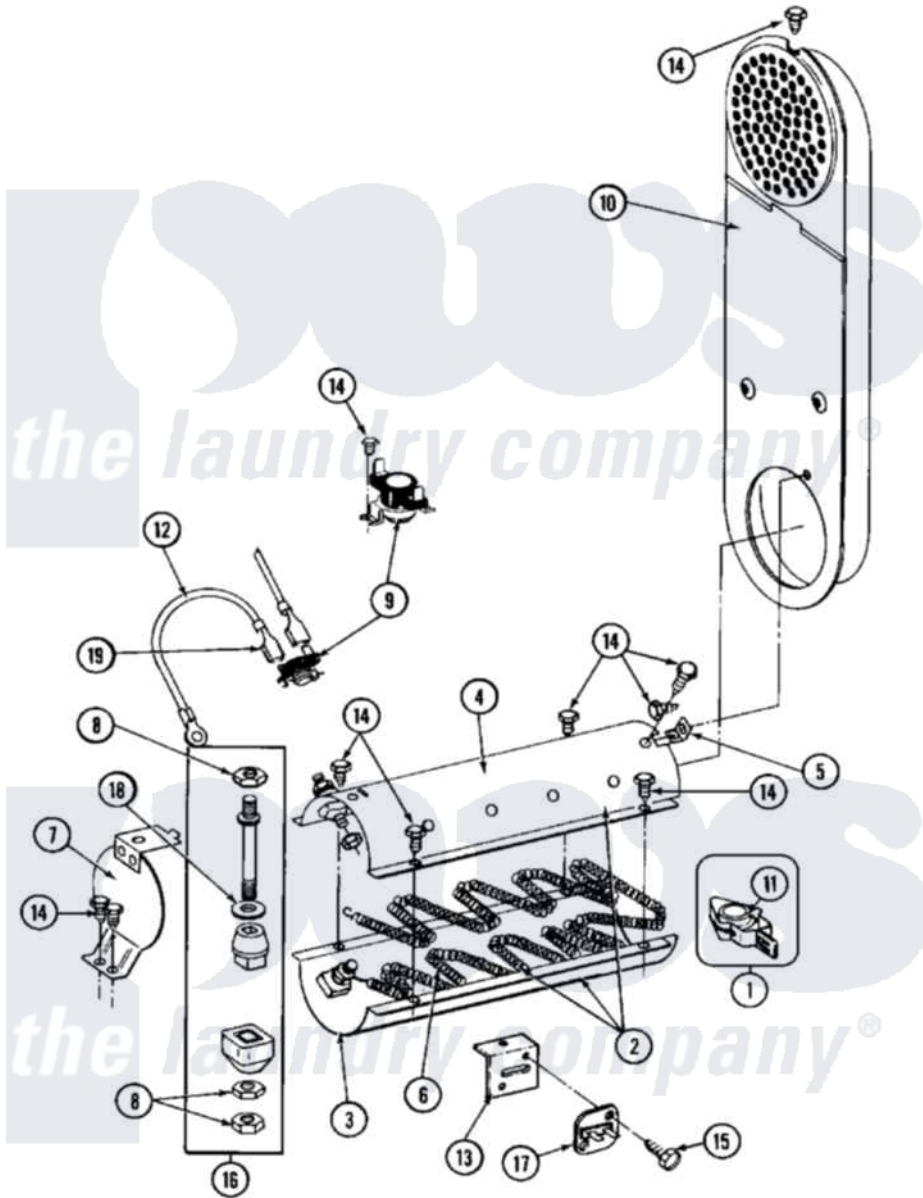

Maytag MDE26MNADW 06 - HEATER (A3 SERIES)

Maytag Commercial Maytag MDE26MNADW Dryer Parts Parts Diagram 06 - HEATER (A3 SERIES)
 Click on the part number to view part

Item	Original Part Number	Replaced By	Status	Part Description
001	211294	90767		Screw, 8A X 3/8 HeX Washer Head Tapping
002	NLA		Not Available	INLET DUCT ASSY.
003	314995			Enclosure, Heater
004	315346			Bracket, Thermal Fuse
005	NLA		Not Available	SCREW
006	307473			Fuse, Thermal
007	314998			Insulator, Terminal
008	307184	Y308612		Heater Sub-Assembly
009	314999			Shield, Radiant
010	NLA		Not Available	SCREW
011	303896			Hi-Limit Thermostat-Canada
"	308217			Thermostat, Hi-Limit
012	307178			Heater Assembly
013	Y307173			Wire, Jumper