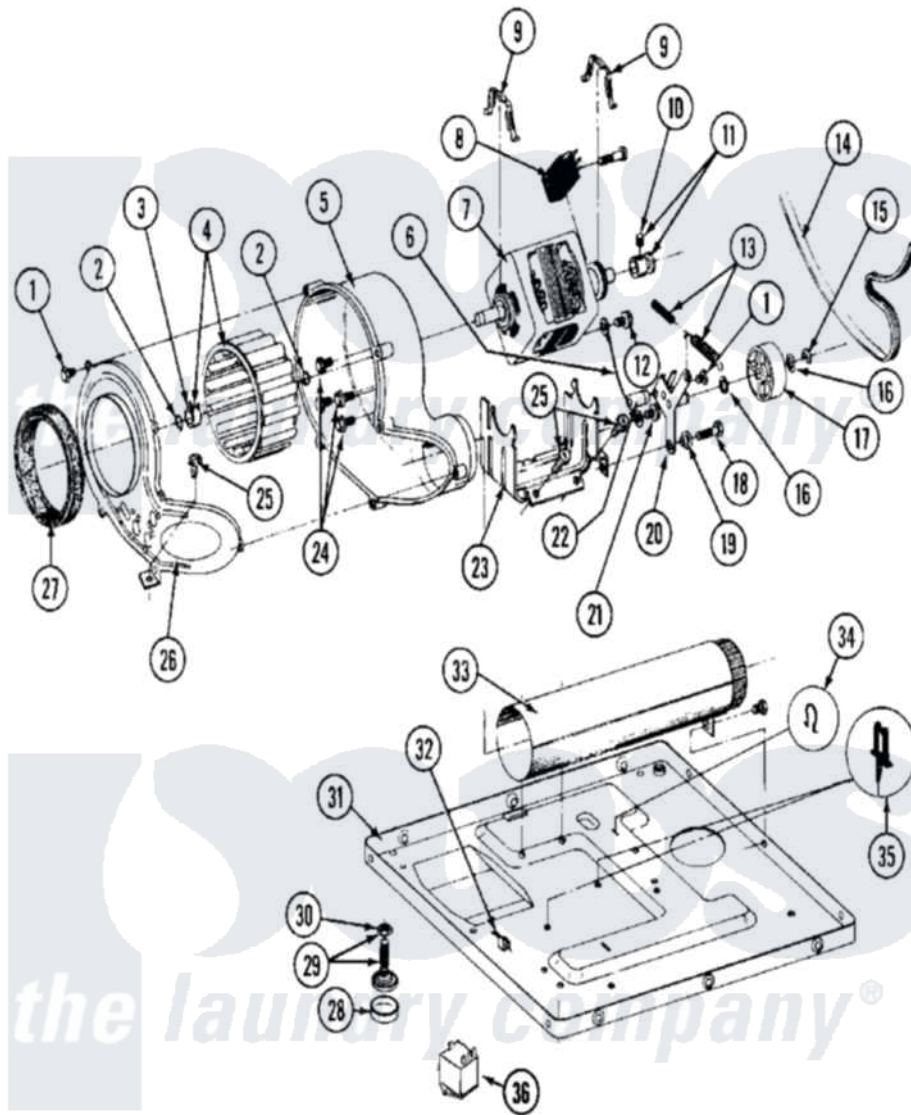

Maytag MDE26MNADW 07 - MOTOR DRIVE, BLOWER & BASE FRAME

Maytag Commercial Maytag MDE26MNADW Dryer Parts Diagram 07 - MOTOR DRIVE, BLOWER & BASE FRAME

Click on the part number to view part

Item	Original Part Number	Replaced By	Status	Part Description
001	Y312961	W10116751		Screw
002	410233	9703438		Ring-Retrn
003	312967			Clamp, Blower Housing
004	Y303836			Blower Wheel Assembly And Clamp
005	Y312893			Housing, Blower
006	901220			Ground Wire
007	Y303358	W10410999		Motor-Drive
008	306207		Not Available	(PROD. No.303358-8 & No.303358-9)
"	NLA		Not Available	SWITCH, MOTOR START-PROD.
"	Y303877		Not Available	SWITCH, MOTOR EXTERNAL START No.303358-2, No.303358-4, 303358-7
"	Y303879			Switch, Motor External Start
009	Y015825			Clip, Motor To Motor Support
010	Y053241			Set Screw, Motor Pulley

011	Y305185	6-3051850	Pulley- MO
012	910343	488234	Screw 8-32 X 1/4
013	Y303945		IDLER SPRING ASSY. W/PLUG
014	Y312959		Poly "V" Belt For Tumbler
015	312958	354987	Ring, Retaining
016	Y312527		Washer, Idler Shaft
017	Y303705	6-3037050	Pulley- ID
018	Y014874		Screw, Idler Arm And Sleeve
019	Y312894	315772	Sleeve, Idler Arm
020	Y303363	6-3033630	Idler Arm
021	211294	90767	Screw, 8A X 3/8 HeX Washer Head Tapping
022	Y313582	W10116756	Spacer
023	NLA	Not Available	SUPPORT, MOTOR
024	Y310632	1163839	Screw
025	Y313561		Screw----NA
026	314778	Not Available	COVER, BLOWER HOUSING
027	Y312901		Seal, Housing Cover
028	210684		Foot, Adjustable Leg
029	Y302699	22003428	Leg, Adjustable
030	210385		Lock Nut For Adjustable Leg
031	Y303361	Not Available	BASE ASSY. (UPPER & LOWER)
032	Y310376		Clip, Door Switch Harness
033	Y303442		EXHAUST DUCT ASSEMBLY
034	410490		Spring, Retainer Wire Harness
035	Y313262	W10116752	Retainer-
036	306199		Relay, Heater