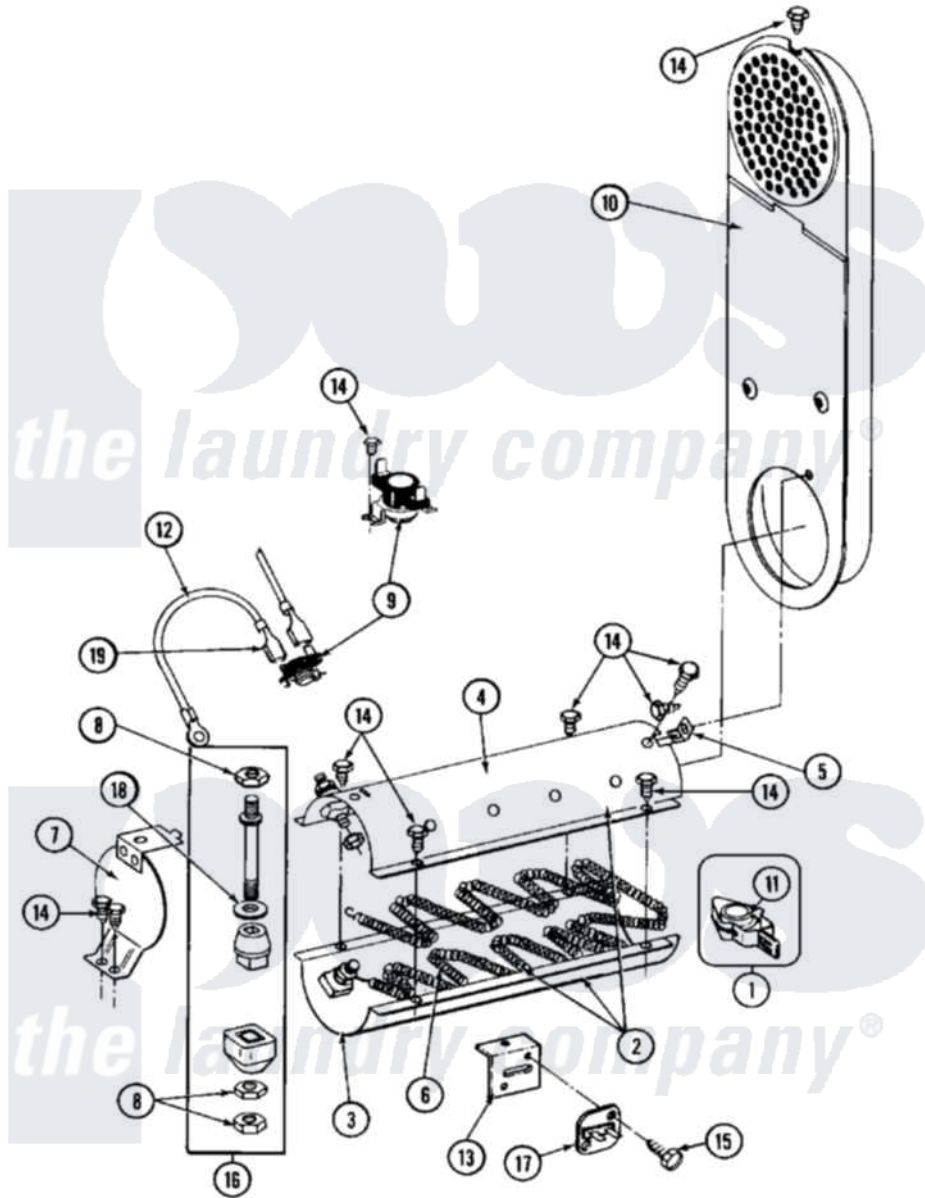

Maytag MDE26MNADW 09 - HEATER (A0 SERIES)

Maytag Commercial Maytag MDE26MNADW Dryer Parts Parts Diagram 09 - HEATER (A0 SERIES)
 Click on the part number to view part

Item	Original Part Number	Replaced By	Status	Part Description
001	Y303881			Clip And Insulator Assembly
002	307470	Y303778		Heater Assembly Complete
003	Y313576			Heater Chamber, Bottom
004	Y313575		Not Available	HEATER CHAMBER, TOP
005	Y312890			Retainer, Heater Chamber
006	Y313538			Heater Element 240 Volt
007	304124		Not Available	HEATER SHIELD
008	311484	112432		Nut
009	303896			Hi-Limit Thermostat-Canada
010	NLA		Not Available	INLET DUCT ASSY.
011	Y313270			Insulator For Heater Elemen
012	Y304693			Jumper Wire
013	315046			MOUNTING BRACKET
014	211294	90767		Screw, 8A X 3/8 HeX Washer Head Tapping
015	NLA		Not Available	SCREW
016	Y304596			Terminal Insulator Assembly

017 [307473](#)

Fuse, Thermal

018 [311093](#)

Washer, Terminal Connection

019 [210745](#)

Wire Terminal