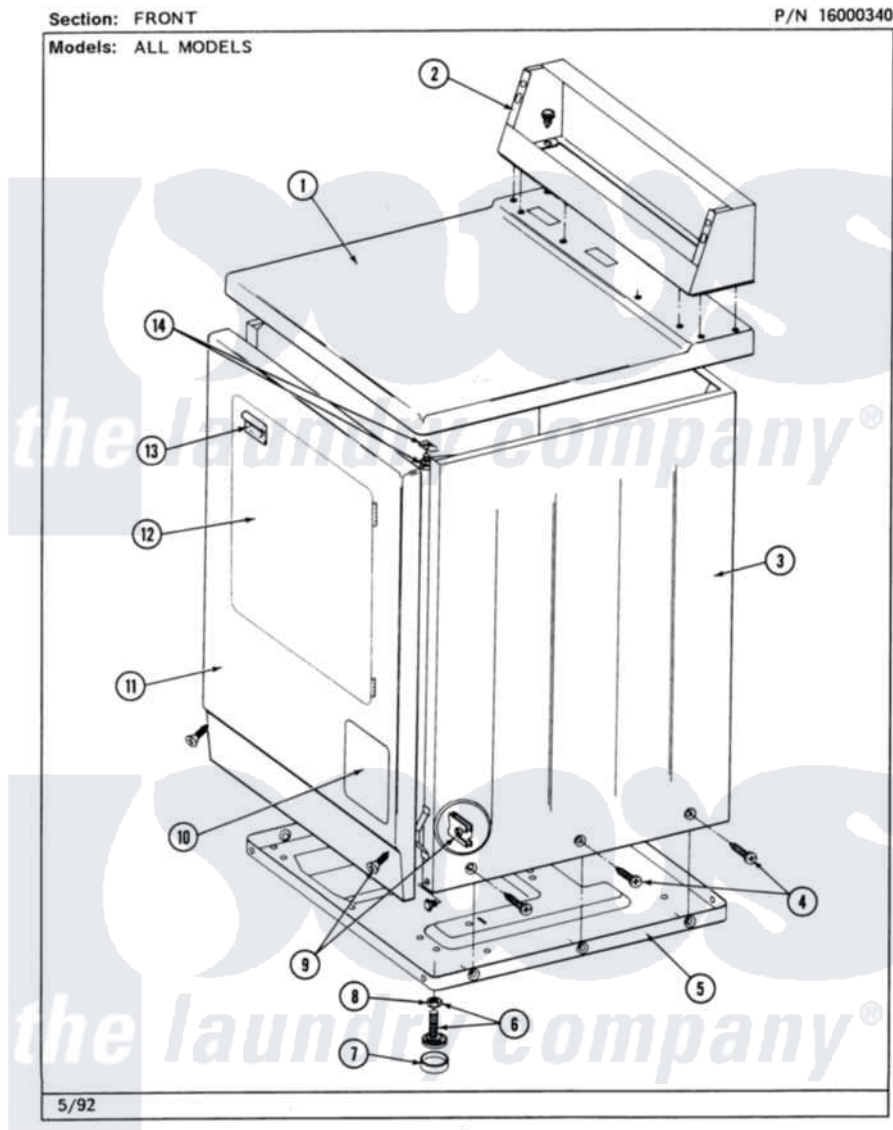

Maytag MDE26MNAEG 01 - FRONT

2

Maytag [Commercial Maytag MDE26MNAEG Dryer Parts](#) Parts Diagram 01 - FRONT
Click on the part number to view part

Item	Original Part Number	Replaced By	Status	Part Description
001	307104			Top Cover Assembly
"	NLA		Not Available	(ALM)
002	212276	W10116760		Screw
"	NLA		Not Available	CONSOLE (WHT)
003	NLA		Not Available	CABINET (WHT)
"	Y310632	1163839		Screw
004	213007			Xfor Cabinet See Cabinet, Back
005	Y303361		Not Available	BASE ASSY. (UPPER & LOWER)
006	Y305086			Adjustable Leg And Nut
007	Y314137			Foot, Rubber
008	Y052740	62739		Nut, Lock
009	204439			Screw And Fstner Assembly
010	302542		Not Available	PART NOT USED. (DG ONLY)
"	302542L		Not Available	PART NOT USED. (DG ONLY)
"	302542M		Not Available	ACCESS DOOR-HARVEST

		Not Available	WHEAT
"	NLA	Not Available	ACCESS DOOR (WHT)
011	NLA	Not Available	FRONT PANEL ASSY. (WHT)
012	308061	Not Available	DOOR ASSY. COMPLETE (WHT)
"	NLA	Not Available	(ALM)
013	314946		Handle White
"	314972		Handle Door ALM
"	NLA	Not Available	(H. WHEAT)
014	204445		Screw And Fastener Assembly