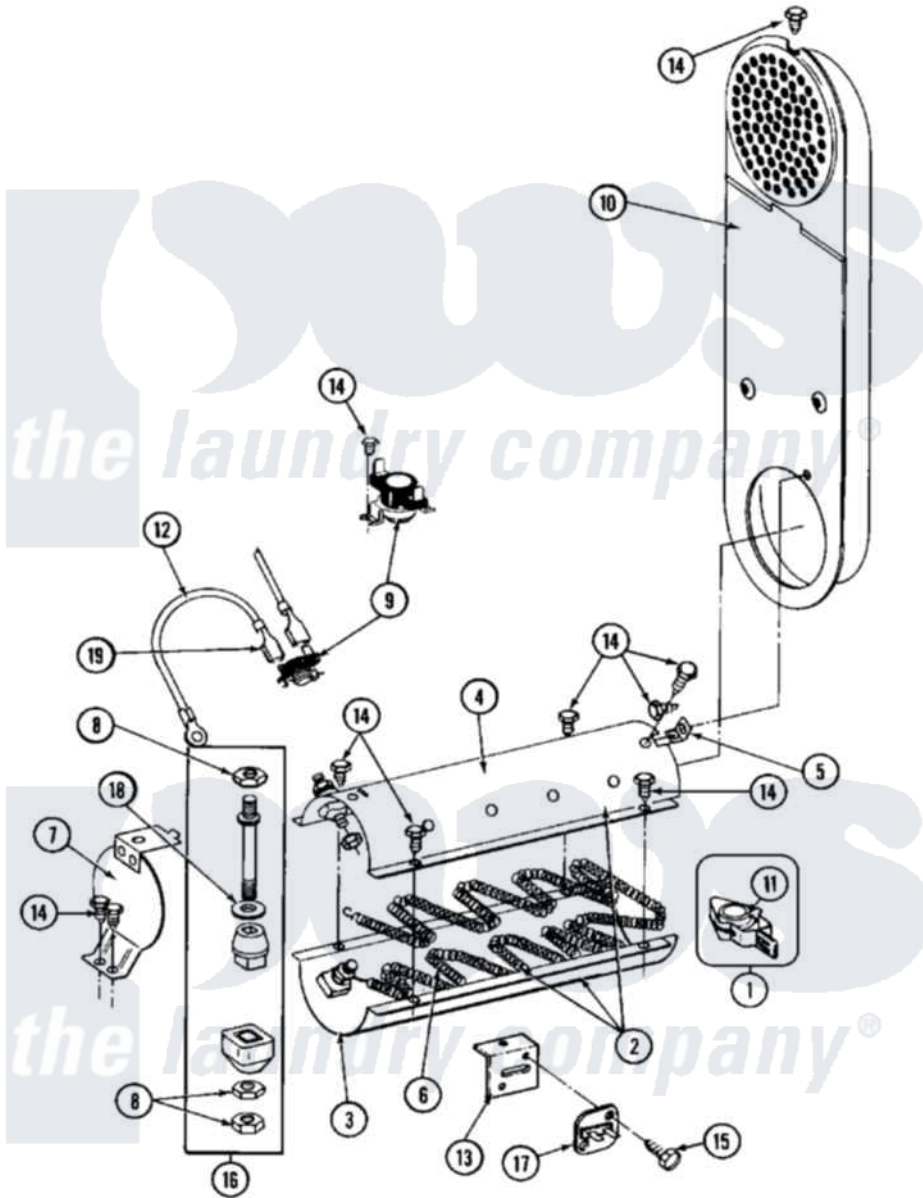

Maytag MDE26MNAEG 06 - HEATER (A3 SERIES)

Maytag Commercial Maytag MDE26MNAEG Dryer Parts Parts Diagram 06 - HEATER (A3 SERIES)
 Click on the part number to view part

Item	Original Part Number	Replaced By	Status	Part Description
001	211294	90767		Screw, 8A X 3/8 HeX Washer Head Tapping
002	NLA		Not Available	INLET DUCT ASSY.
003	314995			Enclosure, Heater
004	315346			Bracket, Thermal Fuse
005	NLA		Not Available	SCREW
006	307473			Fuse, Thermal
007	314998			Insulator, Terminal
008	307187	W10116747		Heater
009	314999			Shield, Radiant
010	NLA		Not Available	SCREW
011	303396			Thermostat, Hi-Limit
012	307181			Heater Assembly Complete