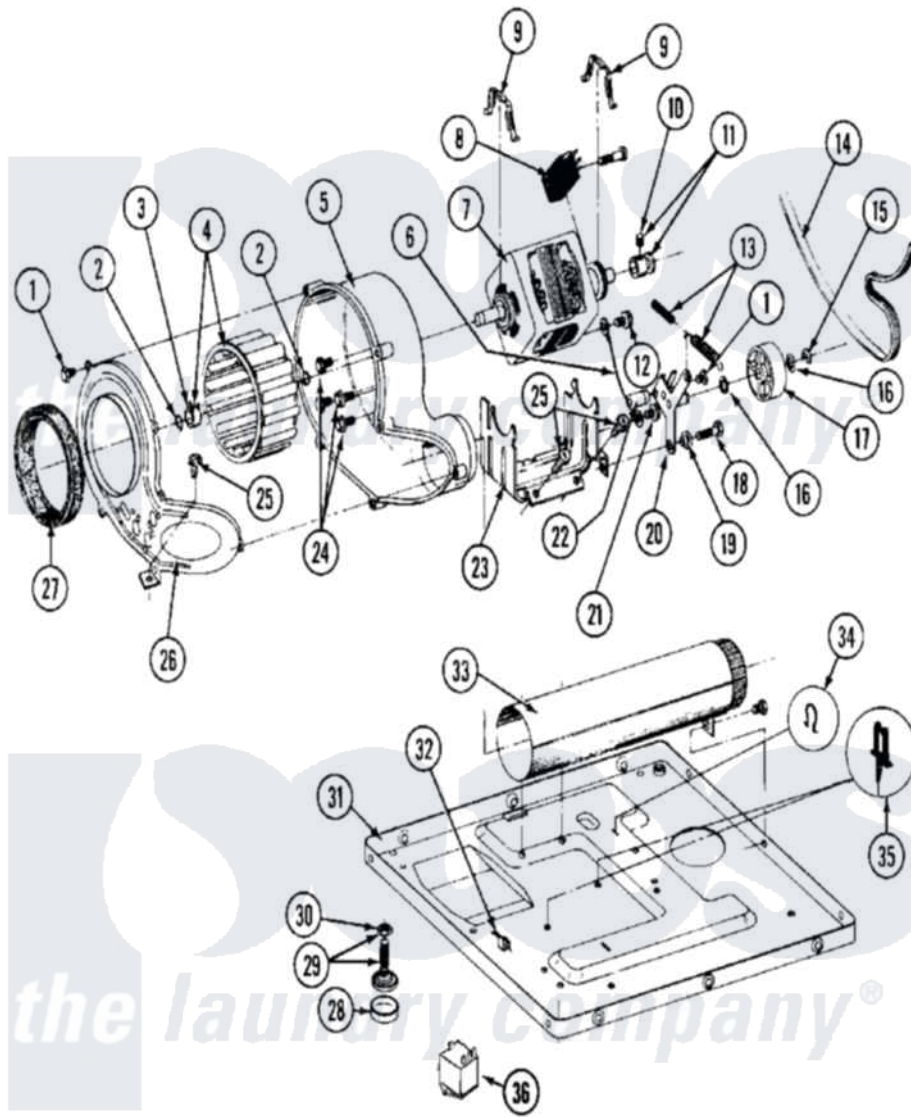

Maytag MDE26MNAEG 07 - MOTOR DRIVE, BLOWER & BASE FRAME

Maytag [Commercial Maytag MDE26MNAEG Dryer Parts](#) Parts Diagram 07 - MOTOR DRIVE, BLOWER & BASE FRAME

Click on the part number to view part

Item	Original Part Number	Replaced By	Status	Part Description
001	Y312961	W10116751		Screw
002	410233	9703438		Ring-Retrn
003	312967			Clamp, Blower Housing
004	Y303836			Blower Wheel Assembly And Clamp
005	Y312893			Housing, Blower
006	901220			Ground Wire
007	Y303358	W10410999		Motor-Drive
008	306207		Not Available	(PROD. No.303358-8 & No.303358-9)
"	NLA		Not Available	SWITCH, MOTOR START-PROD.
"	Y303877		Not Available	SWITCH, MOTOR EXTERNAL START No.303358-2, No.303358-4, 303358-7
"	Y303879			Switch, Motor External Start
009	Y015825			Clip, Motor To Motor Support
010	Y053241			Set Screw, Motor Pulley

011	Y305185	6-3051850	Pulley- MO
012	910343	488234	Screw 8-32 X 1/4
013	Y303945		IDLER SPRING ASSY. W/PLUG
014	Y312959		Poly "V" Belt For Tumbler
015	312958	354987	Ring, Retaining
016	Y312527		Washer, Idler Shaft
017	Y303705	6-3037050	Pulley- ID
018	Y014874		Screw, Idler Arm And Sleeve
019	Y312894	315772	Sleeve, Idler Arm
020	Y303363	6-3033630	Idler Arm
021	211294	90767	Screw, 8A X 3/8 HeX Washer Head Tapping
022	Y313582	W10116756	Spacer
023	NLA	Not Available	SUPPORT, MOTOR
024	Y310632	1163839	Screw
025	Y313561		Screw----NA
026	314778	Not Available	COVER, BLOWER HOUSING
027	Y312901		Seal, Housing Cover
028	210684		Foot, Adjustable Leg
029	Y302699	22003428	Leg, Adjustable
030	210385		Lock Nut For Adjustable Leg
031	Y303361	Not Available	BASE ASSY. (UPPER & LOWER)
032	Y310376		Clip, Door Switch Harness
033	Y303442		EXHAUST DUCT ASSEMBLY
034	410490		Spring, Retainer Wire Harness
035	Y313262	W10116752	Retainer-
036	306199		Relay, Heater