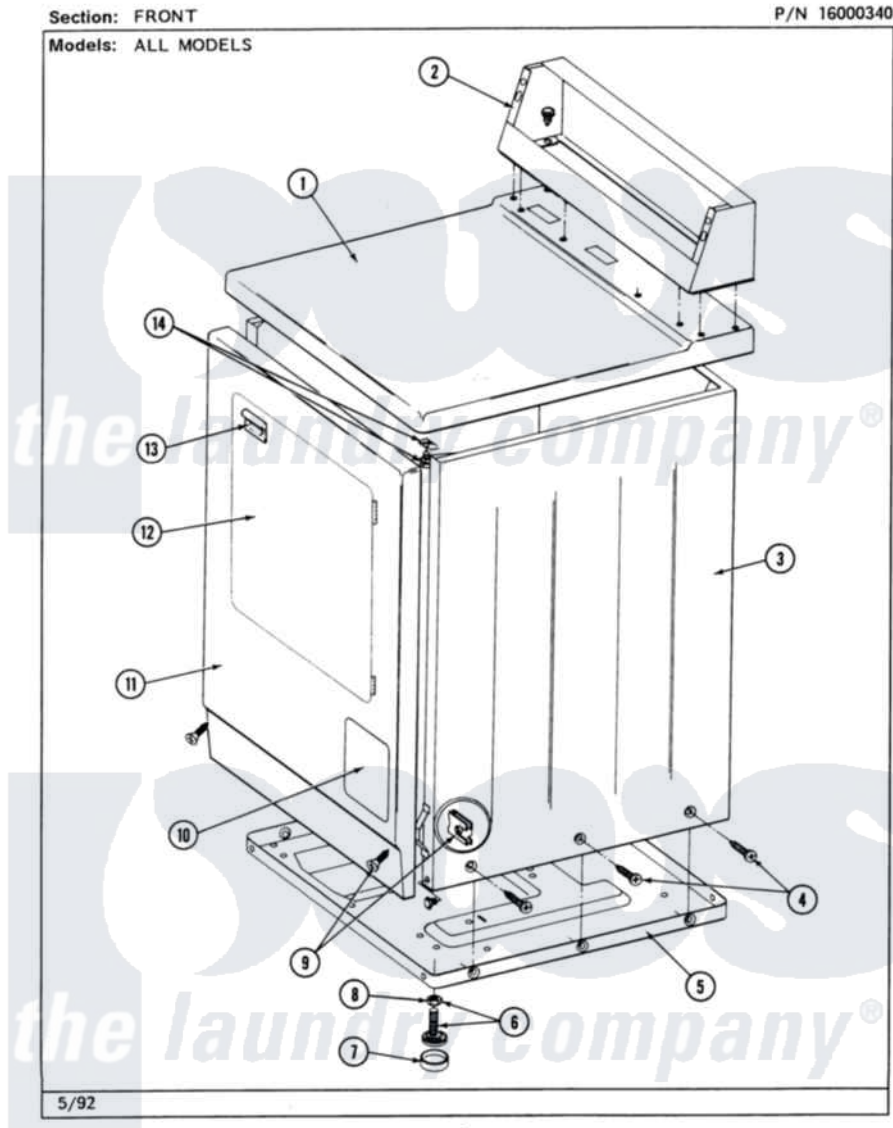

Maytag MDE26MNAEL 01 - FRONT

2

Maytag Commercial Maytag MDE26MNAEL Dryer Parts Parts Diagram 01 - FRONT
Click on the part number to view part

Item	Original Part Number	Replaced By	Status	Part Description
001	307104			Top Cover Assembly
"	NLA		Not Available	(ALM)
002	212276	W10116760		Screw
"	NLA		Not Available	CONSOLE (WHT)
003	NLA		Not Available	CABINET (WHT)
"	Y310632	1163839		Screw
004	213007			Xfor Cabinet See Cabinet, Back
005	Y303361		Not Available	BASE ASSY. (UPPER & LOWER)
006	Y305086			Adjustable Leg And Nut
007	Y314137			Foot, Rubber
008	Y052740	62739		Nut, Lock
009	204439			Screw And Fstner Assembly
010	302542		Not Available	PART NOT USED. (DG ONLY)
"	302542L		Not Available	PART NOT USED. (DG ONLY)
"	302542M		Not Available	ACCESS DOOR-HARVEST

		Not Available	WHEAT
"	NLA	Not Available	ACCESS DOOR (WHT)
011	NLA	Not Available	FRONT PANEL ASSY. (WHT)
012	308061	Not Available	DOOR ASSY. COMPLETE (WHT)
"	NLA	Not Available	(ALM)
013	314946		Handle White
"	314972		Handle Door ALM
"	NLA	Not Available	(H. WHEAT)
014	204445		Screw And Fastener Assembly