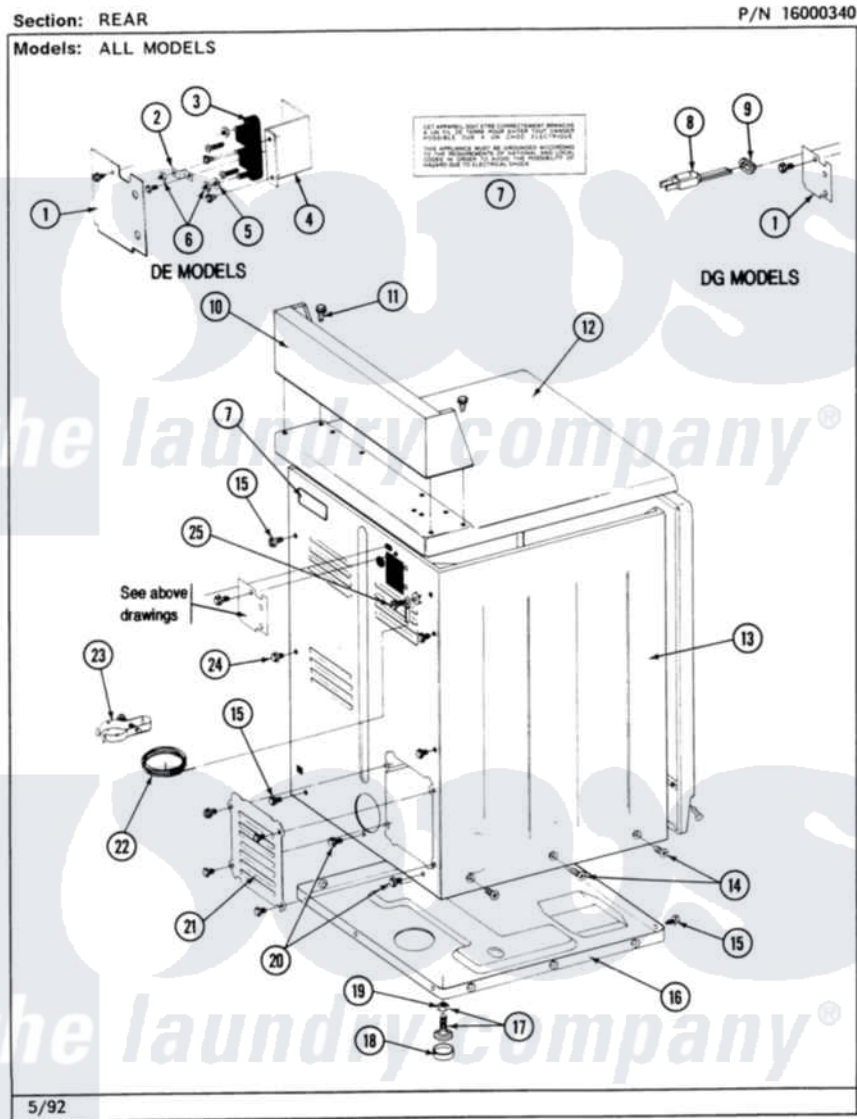

Maytag MDE26MNAEL 02 - REAR

Maytag [Commercial Maytag MDE26MNAEL Dryer Parts](#) Parts Diagram 02 - REAR
 Click on the part number to view part

Item	Original Part Number	Replaced By	Status	Part Description
001	Y313561			Screw---NA
"	Y312905		Not Available	COVER, TERMINAL
002	Y311423	489483		Screw 10-32 X 1/2
"	Y312184			Strap, Grounding
003	400008			Block, Terminal
"	Y312209	W10001200		Screw
004	Y313561			Screw---NA
"	Y310632	1163839		Screw
"	Y312904			Bracket, Terminal Block
005	Y311270			Washer, Terminal Block
006	311484	112432		Nut
007	214519			LABEL, ELECTRICAL INSTR. PART NOT USED-GAS MODELS ONLY
008	302521		Not Available	CORD, POWER PART NOT USED-GAS MODELS ONLY
"	305168	33002916		Power Cord, Canadian 240V

009	211881		Grommet, Cord Part Not Used- Gas Models Only
010	NLA	Not Available	CONSOLE (WHT)
011	212276	W10116760	Screw
012	307105	Not Available	COVER, TOP ASSY. (WHT)
"	NLA	Not Available	(ALM)
013	NLA	Not Available	CABINET (WHT)
014	213007		Xfor Cabinet See Cabinet, Back
015	Y313561		Screw---NA
016	Y303361	Not Available	BASE ASSY. (UPPER & LOWER)
017	Y305086		Adjustable Leg And Nut
018	Y314137		Foot, Rubber
019	Y052740	62739	Nut, Lock
020	Y310632	1163839	Screw
021	211294	90767	Screw, 8A X 3/8 HeX Washer Head Tapping
"	Y312951	Not Available	ACCESS COVER, BACK
"	Y313559		Screw
022	311155		Ground Wire And Clamp
023	301548		Clamp, Ground Wire
"	NLA	Not Available	SCREW
024	Y310632	1163839	Screw
025	NLA	Not Available	SCREW & WASHER ASSY.