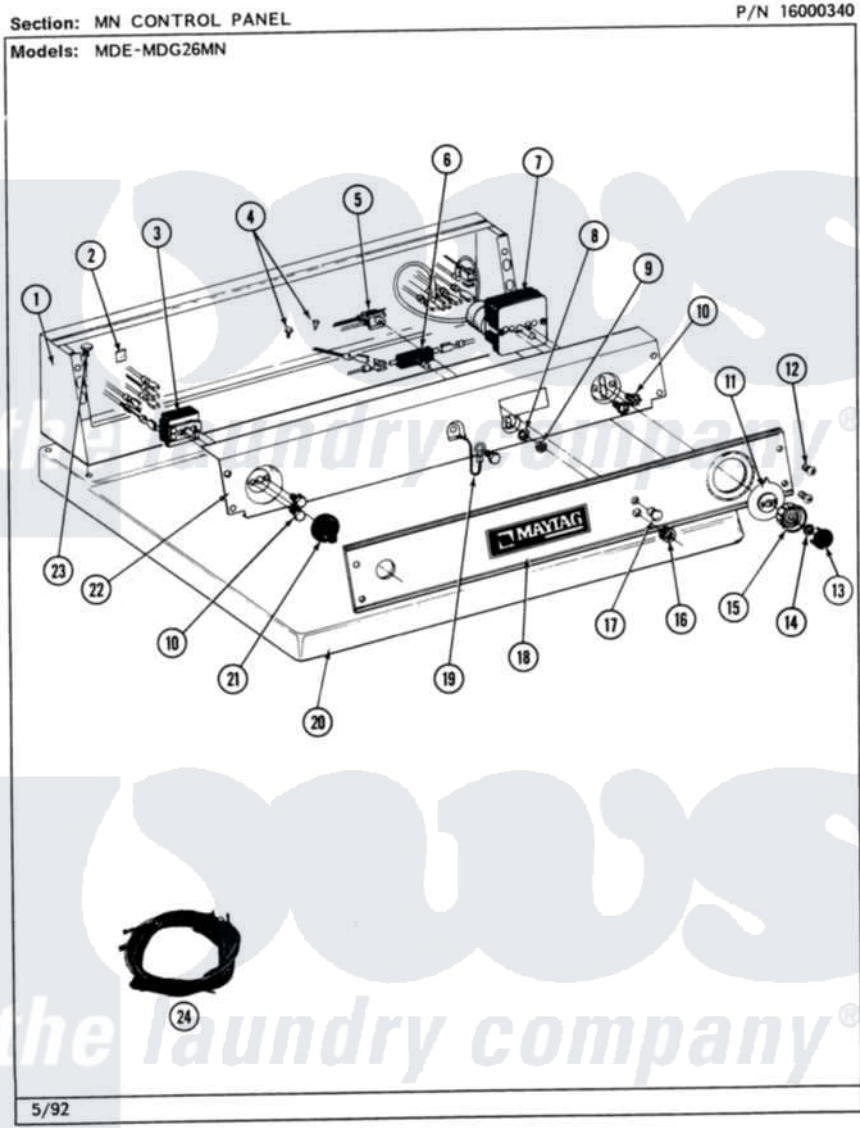

Maytag MDE26MNAEL 03 - MN CONTROL PANEL

10

Maytag [Commercial Maytag MDE26MNAEL Dryer Parts](#) Parts Diagram 03 - MN CONTROL PANEL
 Click on the part number to view part

Item	Original Part Number	Replaced By	Status	Part Description
001	NLA		Not Available	CONSOLE (WHT)
002	215003			Fastener, Panel And Bracket
003	307237	W10327105		Switch, Cycle Selection
004	211294	90767		Screw, 8A X 3/8 HeX Washer Head Tapping
005	204075		Not Available	PILOT LAMP (DG MODELS ONLY)
006	306940	W10149462		Switch, Push-To-Start
007	305214			Timer
"	Y304585			Timer Motor RPR For 305214 Timer Only
008	312751			Lockwasher, Start Switch
009	Y312706	422617		Nut
010	Y313588	488234		Screw 8-32 X 1/4
011	314725	33001500		Dial, Timer Indicator
012	212277			Screw, No.8 X 1/2 Inch
013	314723	W10133501		Cap, Knob

014	312273		Nut, Control Knob
015	314724		Knob For Timer
016	Y312702		Knurled Nut, Start Switch
017	215564		Lens, Indicator Light
018	314909	33001021	Panel, Control
019	205810		Wire, Ground
"	211252		Screw, Ground Wire
020	307104		Top Cover Assembly
"	NLA	Not Available	(ALM)
021	306938		Knob, Selector Switch
022	NLA	Not Available	BACK UP PLATE (WHT)
023	212276	W10116760	Screw
024	NLA	Not Available	WIRE HARNESS