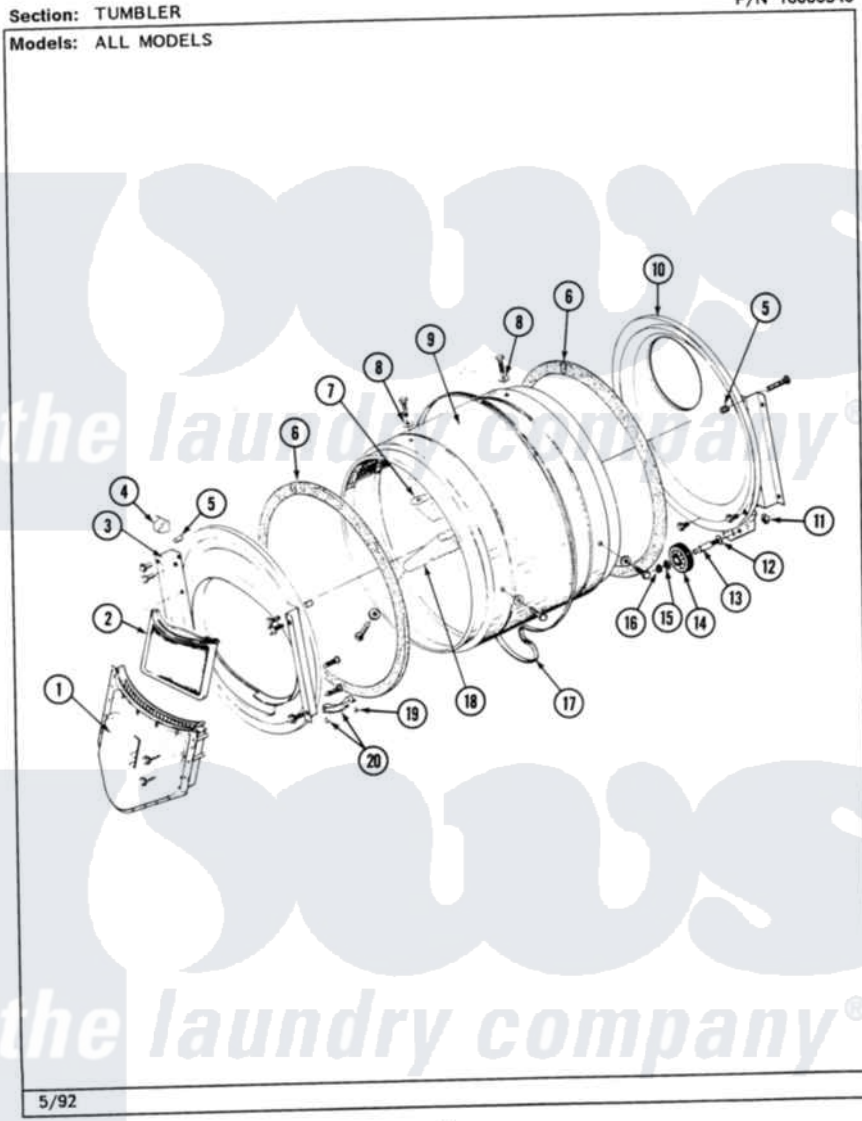

# Maytag MDE26MNAEL 05 - TUMBLER

P/N 16000340

26

Maytag [Commercial Maytag MDE26MNAEL Dryer Parts](#) Parts Diagram 05 - TUMBLER  
Click on the part number to view part

Item	Original Part Number	Replaced By	Status	Part Description
001	Y307112	<a href="#">33001016</a>		Outlet Duct Assembly
"	Y314110	<a href="#">33002917</a>		Screw, No.10-16
002	307108	<a href="#">33002970</a>		Lint Filte
003	307109	<a href="#">33001179</a>		Front, Tumbler
"	<a href="#">Y313561</a>			Screw---NA
"	NLA		Not Available	SCREW
"	Y310632	<a href="#">1163839</a>		Screw
004	<a href="#">Y310376</a>			Clip, Door Switch Harness
005	NLA		Not Available	COVER, THREAD
006	<a href="#">314820</a>			Seal, Tumbler
007	314803	<a href="#">33001012</a>		Baffle
"	<a href="#">Y310759</a>			Screw, Tumbler Baffles
008	<a href="#">314158</a>			Washer, Baffle To Tumbler
009	306663		Not Available	TUMBLER W/BAFFLES
"	314802		Not Available	TUMBLER W/OUT BAFFLES
010	<a href="#">211294</a>	<a href="#">90767</a>		Screw, 8A X 3/8 HeX Washer Head Tapping

"	Y307114	<a href="#">33001178</a>	Back, Tumbler
"	Y308544	<a href="#">33001178</a>	Back, Tumbler
011	312538	<a href="#">33001443</a>	Nut, Hex
012	Y313347	<a href="#">312535</a>	Washer, Vault Mounting Brk.
013	Y312948	<a href="#">6-3129480</a>	Shaft- Tumbler
014	Y303373	<a href="#">12001541</a>	Drum Roller/Washer Assembly--W
015	<a href="#">312535</a>		Washer, Vault Mounting Brk.
016	410233	<a href="#">9703438</a>	Ring-Retrn
017	<a href="#">Y312959</a>		Poly "V" Belt For Tumbler
018	314804	<a href="#">33001004</a>	Baffle, Tall
"	<a href="#">Y310759</a>		Screw, Tumbler Baffles
019	<a href="#">210720</a>		Rivet, Bearing To Tumbler Fmt
020	<a href="#">306508</a>		Tumbler Bearing Kit ---W