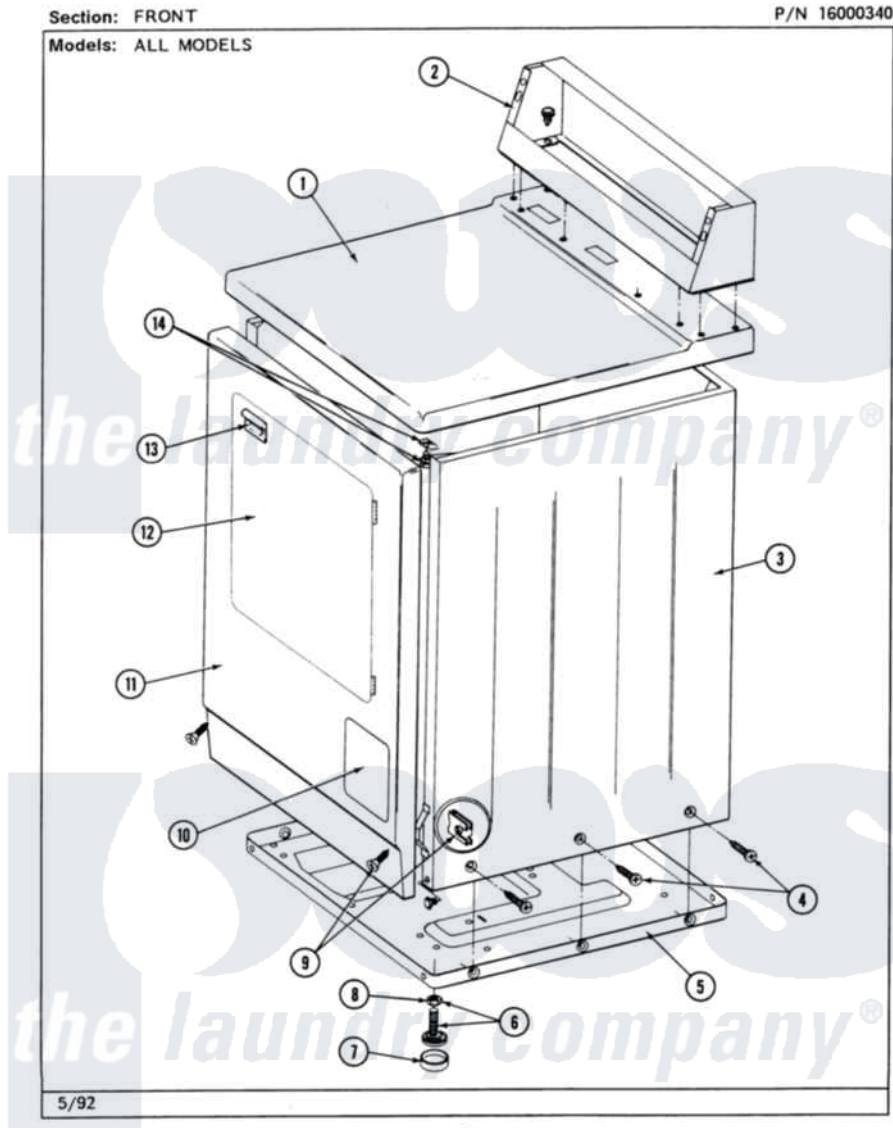

Maytag MDE26MNAGG 01 - FRONT

2

Maytag [Commercial Maytag MDE26MNAGG Dryer Parts](#) Parts Diagram 01 - FRONT
 Click on the part number to view part

Item	Original Part Number	Replaced By	Status	Part Description
001	307104			Top Cover Assembly
"	NLA		Not Available	(ALM)
002	212276	W10116760		Screw
"	NLA		Not Available	CONSOLE (WHT)
003	NLA		Not Available	CABINET (WHT)
"	Y310632	1163839		Screw
004	213007			Xfor Cabinet See Cabinet, Back
005	Y303361		Not Available	BASE ASSY. (UPPER & LOWER)
006	Y305086			Adjustable Leg And Nut
007	Y314137			Foot, Rubber
008	Y052740	62739		Nut, Lock
009	204439			Screw And Fstner Assembly
010	302542		Not Available	PART NOT USED. (DG ONLY)
"	302542L		Not Available	PART NOT USED. (DG ONLY)
"	302542M		Not Available	ACCESS DOOR-HARVEST

		Not Available	WHEAT
"	NLA	Not Available	ACCESS DOOR (WHT)
011	NLA	Not Available	FRONT PANEL ASSY. (WHT)
012	308061	Not Available	DOOR ASSY. COMPLETE (WHT)
"	NLA	Not Available	(ALM)
013	314946		Handle White
"	314972		Handle Door ALM
"	NLA	Not Available	(H. WHEAT)
014	204445		Screw And Fastener Assembly