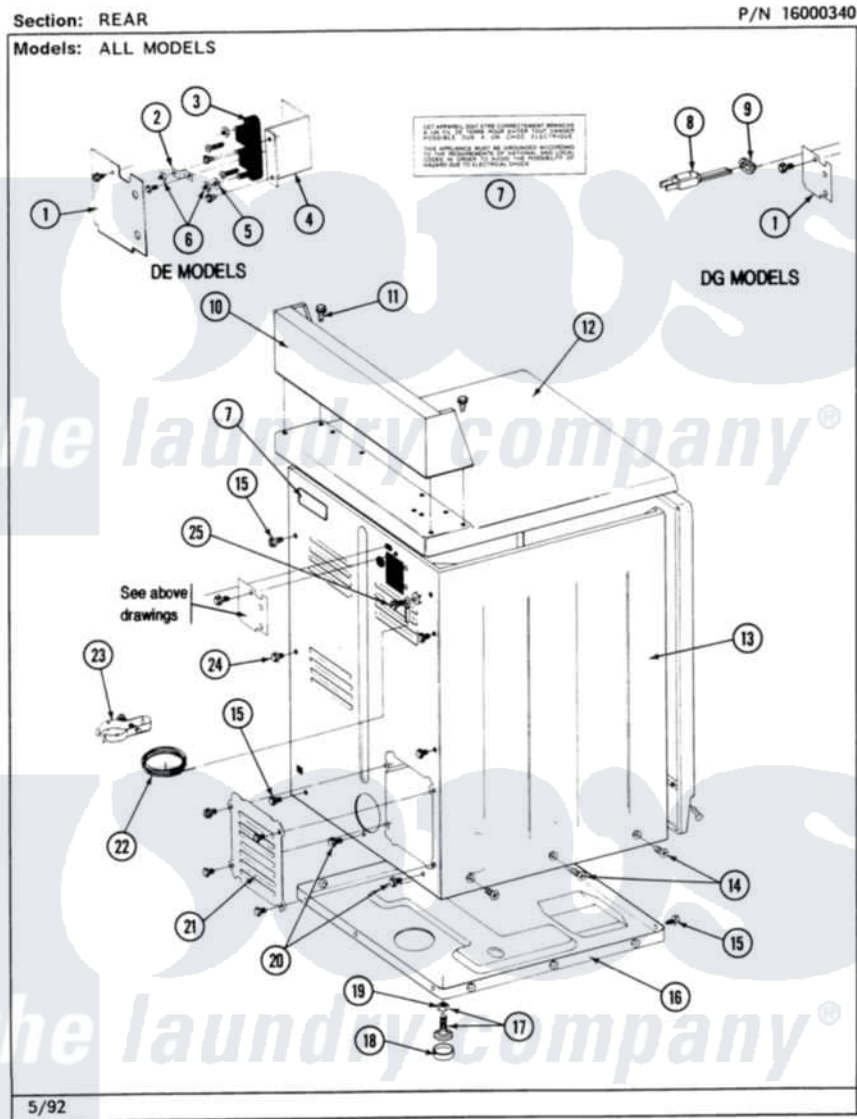

# Maytag MDE26MNAGG 02 - REAR

Maytag [Commercial Maytag MDE26MNAGG Dryer Parts](#) Parts Diagram 02 - REAR  
 Click on the part number to view part

Item	Original Part Number	Replaced By	Status	Part Description
001	<a href="#">Y313561</a>			Screw---NA
"	Y312905		Not Available	COVER, TERMINAL
002	Y311423	<a href="#">489483</a>		Screw 10-32 X 1/2
"	<a href="#">Y312184</a>			Strap, Grounding
003	<a href="#">400008</a>			Block, Terminal
"	<a href="#">Y312209</a>	<a href="#">W10001200</a>		Screw
004	<a href="#">Y313561</a>			Screw---NA
"	Y310632	<a href="#">1163839</a>		Screw
"	<a href="#">Y312904</a>			Bracket, Terminal Block
005	<a href="#">Y311270</a>			Washer, Terminal Block
006	<a href="#">311484</a>	<a href="#">112432</a>		Nut
007	<a href="#">214519</a>			LABEL, ELECTRICAL INSTR. PART NOT USED-GAS MODELS ONLY
008	302521		Not Available	CORD, POWER PART NOT USED-GAS MODELS ONLY
"	305168	<a href="#">33002916</a>		Power Cord, Canadian 240V

009	<a href="#">211881</a>		Grommet, Cord Part Not Used- Gas Models Only
010	NLA	Not Available	CONSOLE (WHT)
011	212276	<a href="#">W10116760</a>	Screw
012	307105	Not Available	COVER, TOP ASSY. (WHT)
"	NLA	Not Available	(ALM)
013	NLA	Not Available	CABINET (WHT)
014	<a href="#">213007</a>		Xfor Cabinet See Cabinet, Back
015	<a href="#">Y313561</a>		Screw---NA
016	Y303361	Not Available	BASE ASSY. (UPPER & LOWER)
017	<a href="#">Y305086</a>		Adjustable Leg And Nut
018	<a href="#">Y314137</a>		Foot, Rubber
019	<a href="#">Y052740</a>	<a href="#">62739</a>	Nut, Lock
020	Y310632	<a href="#">1163839</a>	Screw
021	<a href="#">211294</a>	<a href="#">90767</a>	Screw, 8A X 3/8 HeX Washer Head Tapping
"	Y312951	Not Available	ACCESS COVER, BACK
"	<a href="#">Y313559</a>		Screw
022	<a href="#">311155</a>		Ground Wire And Clamp
023	<a href="#">301548</a>		Clamp, Ground Wire
"	NLA	Not Available	SCREW
024	Y310632	<a href="#">1163839</a>	Screw
025	NLA	Not Available	SCREW & WASHER ASSY.