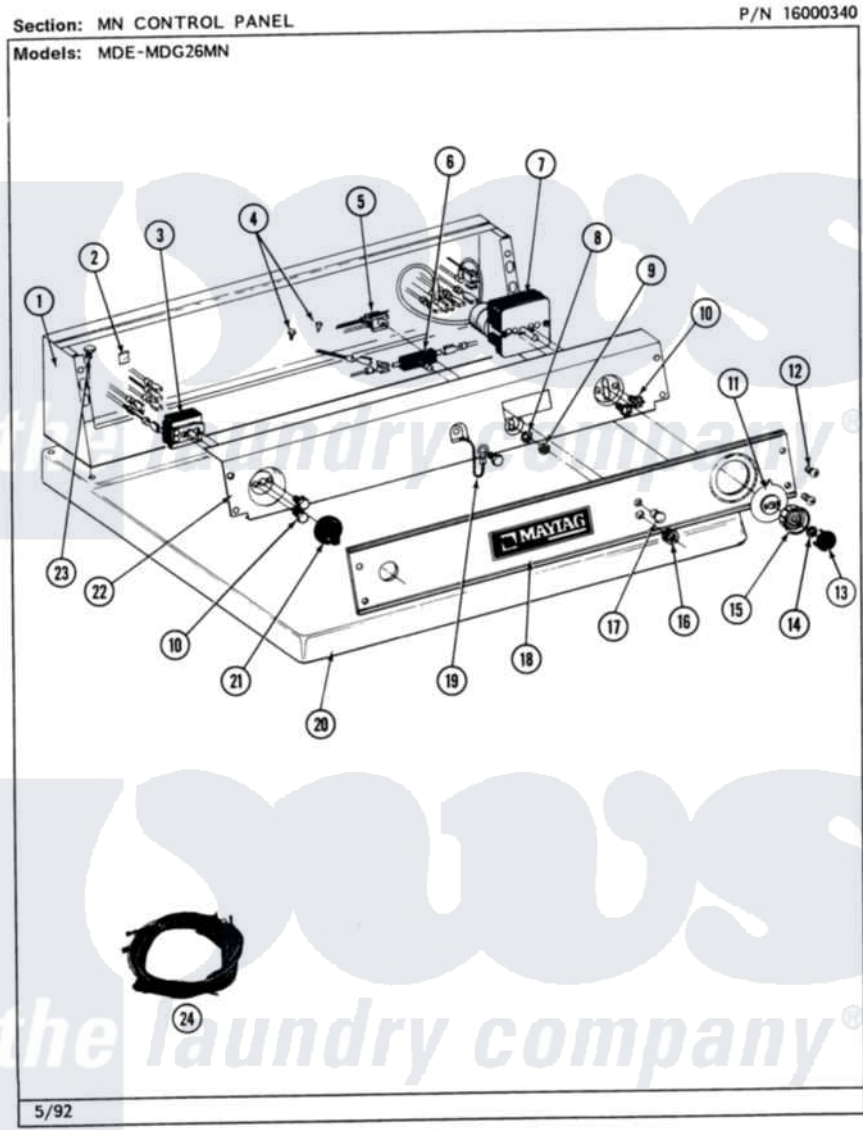

Maytag MDE26MNAGG 03 - MN CONTROL PANEL

10

Maytag [Commercial Maytag MDE26MNAGG Dryer Parts](#) Parts Diagram 03 - MN CONTROL PANEL
 Click on the part number to view part

Item	Original Part Number	Replaced By	Status	Part Description
001	NLA		Not Available	CONSOLE (WHT)
002	215003			Fastener, Panel And Bracket
003	307237	W10327105		Switch, Cycle Selection
004	211294	90767		Screw, 8A X 3/8 HeX Washer Head Tapping
005	NLA		Not Available	PILOT LAMP
006	306940	W10149462		Switch, Push-To-Start
007	Y305758			Timer 240-50
008	312751			Lockwasher, Start Switch
009	Y312706	422617		Nut
010	Y313588	488234		Screw 8-32 X 1/4
011	314725	33001500		Dial, Timer Indicator
012	212277			Screw, No.8 X 1/2 Inch
013	314723	W10133501		Cap, Knob
014	312273			Nut, Control Knob
015	314724			Knob For Timer
016	Y312702			Knurled Nut, Start Switch

017	215564		Lens, Indicator Light
018	314909	33001021	Panel, Control
019	205810		Wire, Ground
"	211252		Screw, Ground Wire
020	307104		Top Cover Assembly
"	NLA	Not Available	(ALM)
021	306938		Knob, Selector Switch
022	NLA	Not Available	BACK UP PLATE (WHT)
023	212276	W10116760	Screw
024	NLA	Not Available	WIRE HARNESS