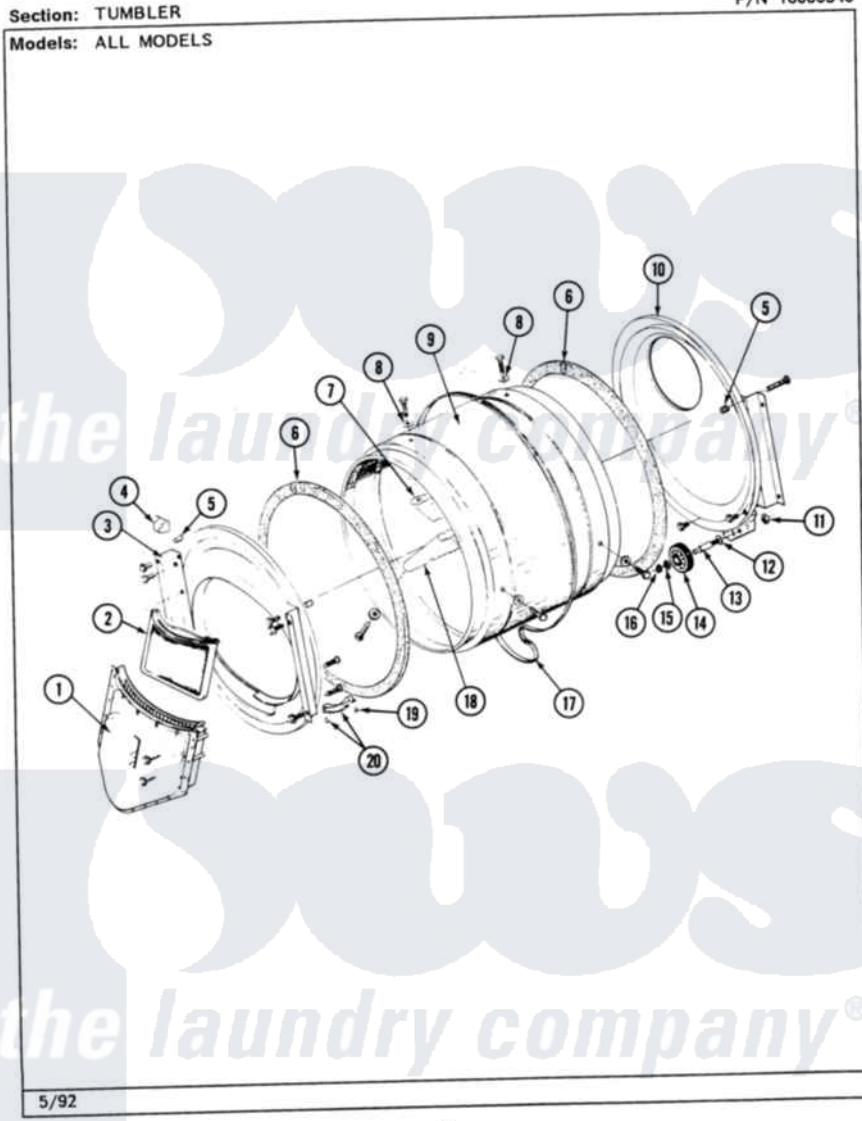

Maytag MDE26MNAGG 05 - TUMBLER

P/N 16000340

26

Maytag [Commercial Maytag MDE26MNAGG Dryer Parts](#) Parts Diagram 05 - TUMBLER
Click on the part number to view part

Item	Original Part Number	Replaced By	Status	Part Description
001	Y307112	33001016		Outlet Duct Assembly
"	Y314110	33002917		Screw, No.10-16
002	307108	33002970		Lint Filte
003	307109	33001179		Front, Tumbler
"	Y313561			Screw---NA
"	NLA		Not Available	SCREW
"	Y310632	1163839		Screw
004	Y310376			Clip, Door Switch Harness
005	NLA		Not Available	COVER, THREAD
006	314820			Seal, Tumbler
007	314803	33001012		Baffle
"	Y310759			Screw, Tumbler Baffles
008	314158			Washer, Baffle To Tumbler
009	306663		Not Available	TUMBLER W/BAFFLES
"	314802		Not Available	TUMBLER W/OUT BAFFLES
010	211294	90767		Screw, 8A X 3/8 HeX Washer Head Tapping

"	Y307114	33001178	Back, Tumbler
"	Y308544	33001178	Back, Tumbler
011	312538	33001443	Nut, Hex
012	Y313347	312535	Washer, Vault Mounting Brk.
013	Y312948	6-3129480	Shaft- Tumbler
014	Y303373	12001541	Drum Roller/Washer Assembly--W
015	312535		Washer, Vault Mounting Brk.
016	410233	9703438	Ring-Retrn
017	Y312959		Poly "V" Belt For Tumbler
018	314804	33001004	Baffle, Tall
"	Y310759		Screw, Tumbler Baffles
019	210720		Rivet, Bearing To Tumbler Fmt
020	306508		Tumbler Bearing Kit ---W