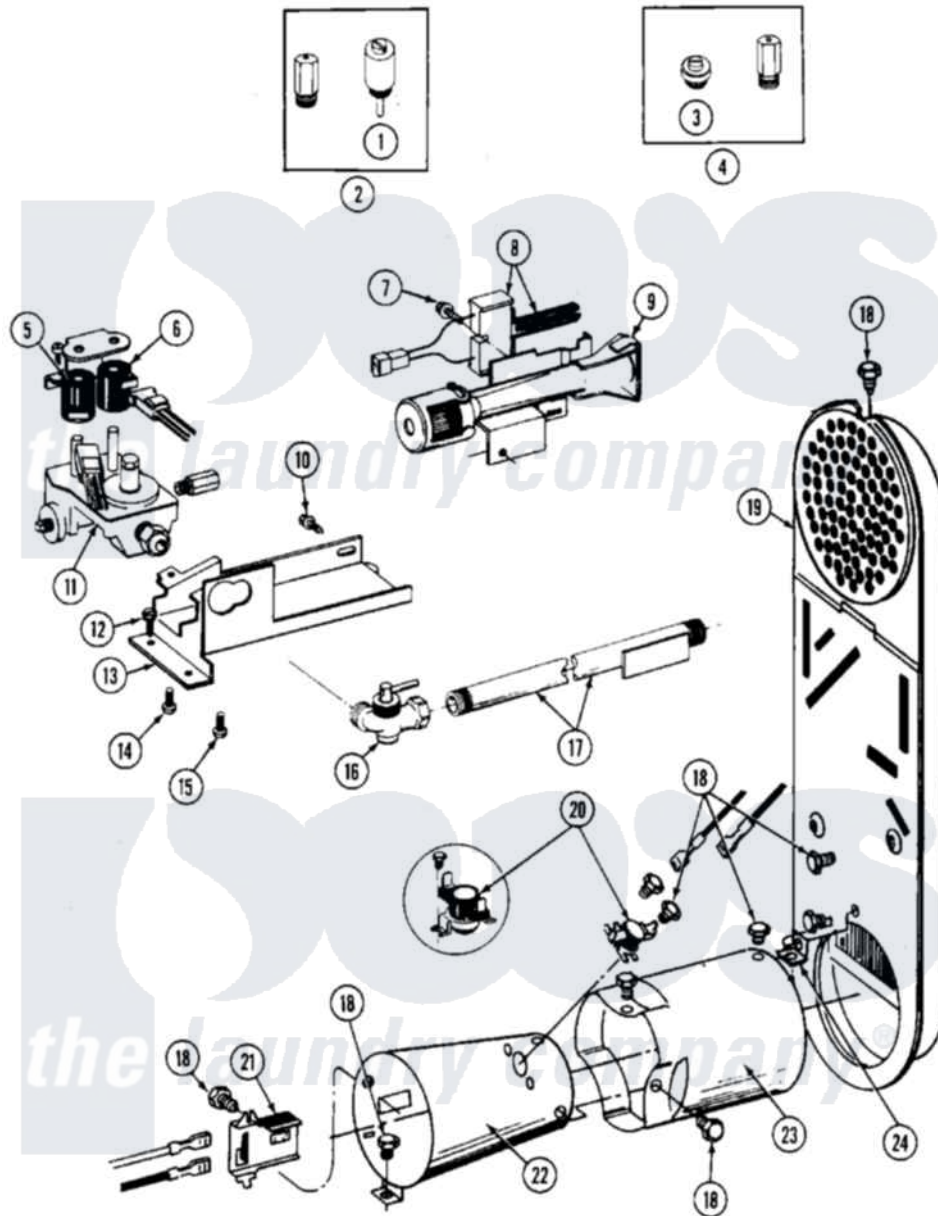

Maytag MDE26MNAGG 07 - MOTOR DRIVE, BLOWER & BASE FRAME

Maytag Commercial Maytag MDE26MNAGG Dryer Parts Diagram 07 - MOTOR DRIVE, BLOWER & BASE FRAME

Click on the part number to view part

Item	Original Part Number	Replaced By	Status	Part Description
001	Y312961	W10116751		Screw
002	410233	9703438		Ring-Retrn
003	312967			Clamp, Blower Housing
004	Y303836			Blower Wheel Assembly And Clamp
005	Y312893			Housing, Blower
006	901220			Ground Wire
007	Y304656		Not Available	MOTOR (240V 50HZ)
008	306207		Not Available	(PROD. No.303358-8 & No.303358-9)
"	NLA		Not Available	SWITCH, MOTOR START-PROD.
"	Y303877		Not Available	SWITCH, MOTOR EXTERNAL START No.303358-2, No.303358-4, 303358-7
"	Y303879			Switch, Motor External Start
009	Y015825			Clip, Motor To Motor Support
010	Y053241			Set Screw, Motor Pulley

011	305186		Pulley, Motor
012	910343	488234	Screw 8-32 X 1/4
013	Y303945		IDLER SPRING ASSY. W/PLUG
014	Y312959		Poly "V" Belt For Tumbler
015	312958	354987	Ring, Retaining
016	Y312527		Washer, Idler Shaft
017	Y303705	6-3037050	Pulley- ID
018	Y014874		Screw, Idler Arm And Sleeve
019	Y312894	315772	Sleeve, Idler Arm
020	Y303363	6-3033630	Idler Arm
021	211294	90767	Screw, 8A X 3/8 HeX Washer Head Tapping
022	Y313582	W10116756	Spacer
023	NLA	Not Available	SUPPORT, MOTOR
024	Y310632	1163839	Screw
025	Y313561		Screw----NA
026	314778	Not Available	COVER, BLOWER HOUSING
027	Y312901		Seal, Housing Cover
028	210684		Foot, Adjustable Leg
029	Y302699	22003428	Leg, Adjustable
030	210385		Lock Nut For Adjustable Leg
031	Y303361	Not Available	BASE ASSY. (UPPER & LOWER)
032	Y310376		Clip, Door Switch Harness
033	Y303442		EXHAUST DUCT ASSEMBLY
034	410490		Spring, Retainer Wire Harness
035	Y313262	W10116752	Retainer-