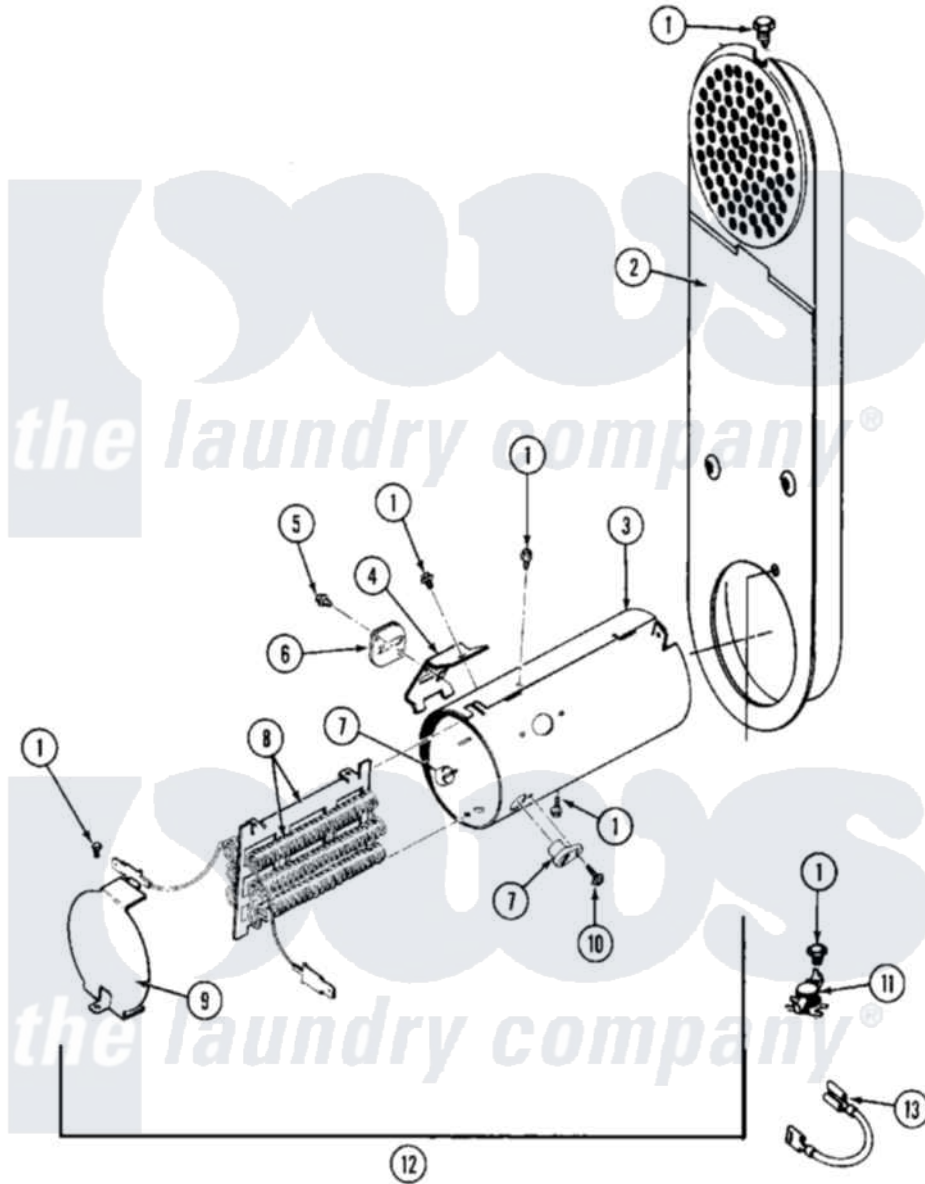

Maytag MDE26MNAGG 10 - HEATER (A0 SERIES)

Maytag Commercial Maytag MDE26MNAGG Dryer Parts Parts Diagram 10 - HEATER (A0 SERIES)
 Click on the part number to view part

| Item | Original Part Number | Replaced By | Status | Part Description |
|------|-------------------------|-------------------------|---------------|---|
| 001 | Y303881 | | | Clip And Insulator Assembly |
| 002 | 307470 | Y303778 | | Heater Assembly Complete |
| 003 | Y313576 | | | Heater Chamber, Bottom |
| 004 | Y313575 | | Not Available | HEATER CHAMBER, TOP |
| 005 | Y312890 | | | Retainer, Heater Chamber |
| 006 | Y313950 | | | Element, Heater |
| 007 | 304124 | | Not Available | HEATER SHIELD |
| 008 | 311484 | 112432 | | Nut |
| 009 | 303396 | | | Thermostat, Hi-Limit |
| 010 | NLA | | Not Available | INLET DUCT ASSY. |
| 011 | Y313270 | | | Insulator For Heater Elemen |
| 012 | Y304693 | | | Jumper Wire |
| 013 | 315046 | | | MOUNTING BRACKET |
| 014 | 211294 | 90767 | | Screw, 8A X 3/8 HeX Washer Head Tapping |
| 015 | NLA | | Not Available | SCREW |
| 016 | Y304596 | | | Terminal Insulator Assembly |

017 [307473](#)

Fuse, Thermal

018 [311093](#)

Washer, Terminal Connection

019 [210745](#)

Wire Terminal