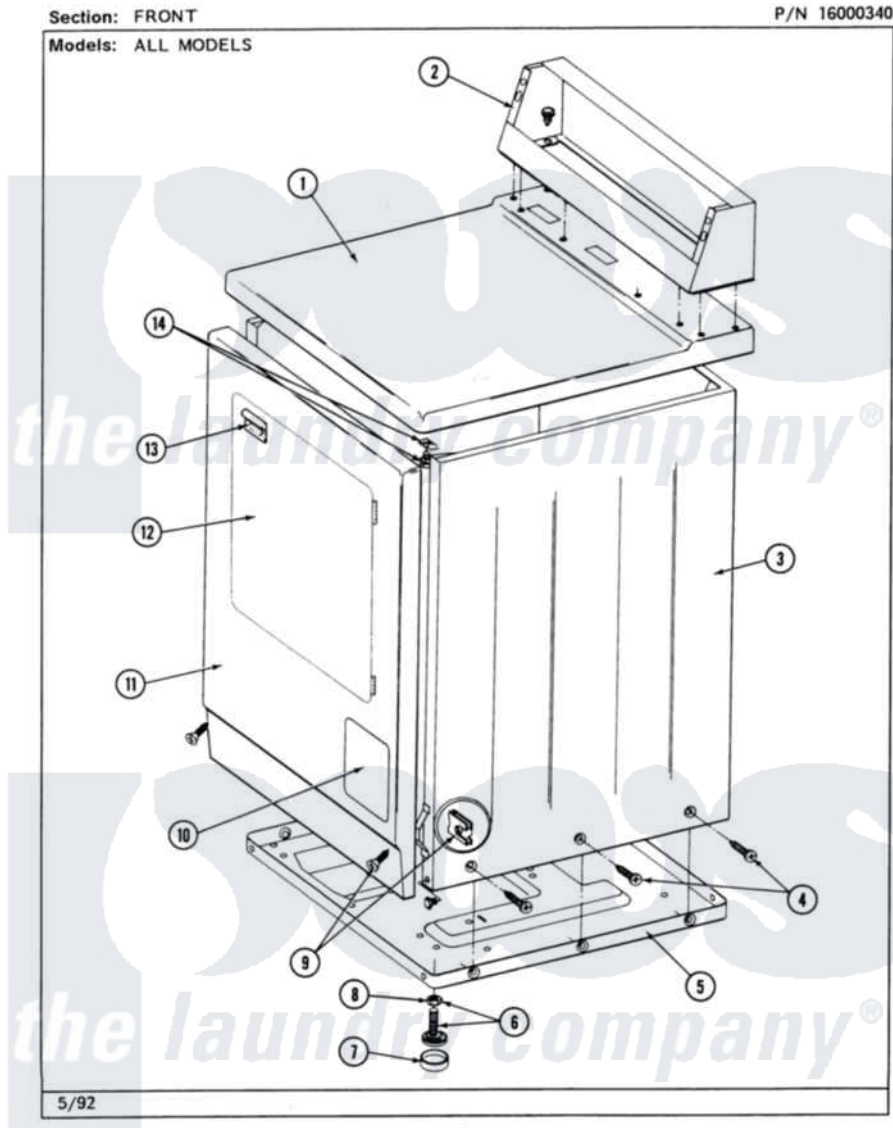

Maytag MDE26MNAGW 01 - FRONT

2

Maytag [Commercial Maytag MDE26MNAGW Dryer Parts](#) Parts Diagram 01 - FRONT
 Click on the part number to view part

Item	Original Part Number	Replaced By	Status	Part Description
001	307104			Top Cover Assembly
"	NLA		Not Available	(ALM)
002	212276	W10116760		Screw
"	NLA		Not Available	CONSOLE (WHT)
003	NLA		Not Available	CABINET (WHT)
"	Y310632	1163839		Screw
004	213007			Xfor Cabinet See Cabinet, Back
005	Y303361		Not Available	BASE ASSY. (UPPER & LOWER)
006	Y305086			Adjustable Leg And Nut
007	Y314137			Foot, Rubber
008	Y052740	62739		Nut, Lock
009	204439			Screw And Fstner Assembly
010	302542		Not Available	PART NOT USED. (DG ONLY)
"	302542L		Not Available	PART NOT USED. (DG ONLY)
"	302542M		Not Available	ACCESS DOOR-HARVEST

		Not Available	WHEAT
"	NLA	Not Available	ACCESS DOOR (WHT)
011	NLA	Not Available	FRONT PANEL ASSY. (WHT)
012	308061	Not Available	DOOR ASSY. COMPLETE (WHT)
"	NLA	Not Available	(ALM)
013	314946		Handle White
"	314972		Handle Door ALM
"	NLA	Not Available	(H. WHEAT)
014	204445		Screw And Fastener Assembly