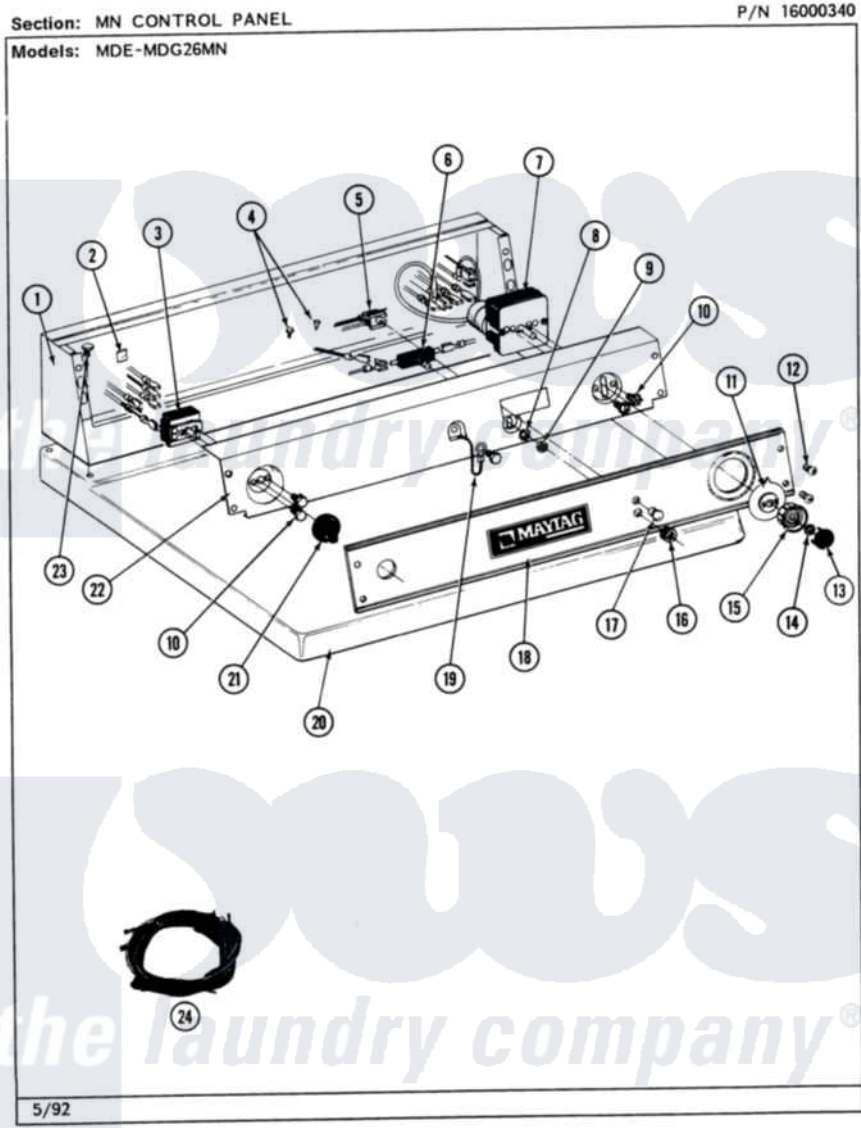

Maytag MDE26MNAGW 03 - MN CONTROL PANEL

10

Maytag [Commercial Maytag MDE26MNAGW Dryer Parts](#) Parts Diagram 03 - MN CONTROL PANEL
 Click on the part number to view part

Item	Original Part Number	Replaced By	Status	Part Description
001	NLA		Not Available	CONSOLE (WHT)
002	215003			Fastener, Panel And Bracket
003	307237	W10327105		Switch, Cycle Selection
004	211294	90767		Screw, 8A X 3/8 HeX Washer Head Tapping
005	NLA		Not Available	PILOT LAMP
006	306940	W10149462		Switch, Push-To-Start
007	Y305758			Timer 240-50
008	312751			Lockwasher, Start Switch
009	Y312706	422617		Nut
010	Y313588	488234		Screw 8-32 X 1/4
011	314725	33001500		Dial, Timer Indicator
012	212277			Screw, No.8 X 1/2 Inch
013	314723	W10133501		Cap, Knob
014	312273			Nut, Control Knob
015	314724			Knob For Timer
016	Y312702			Knurled Nut, Start Switch

017	215564		Lens, Indicator Light
018	314909	33001021	Panel, Control
019	205810		Wire, Ground
"	211252		Screw, Ground Wire
020	307104		Top Cover Assembly
"	NLA	Not Available	(ALM)
021	306938		Knob, Selector Switch
022	NLA	Not Available	BACK UP PLATE (WHT)
023	212276	W10116760	Screw
024	NLA	Not Available	WIRE HARNESS