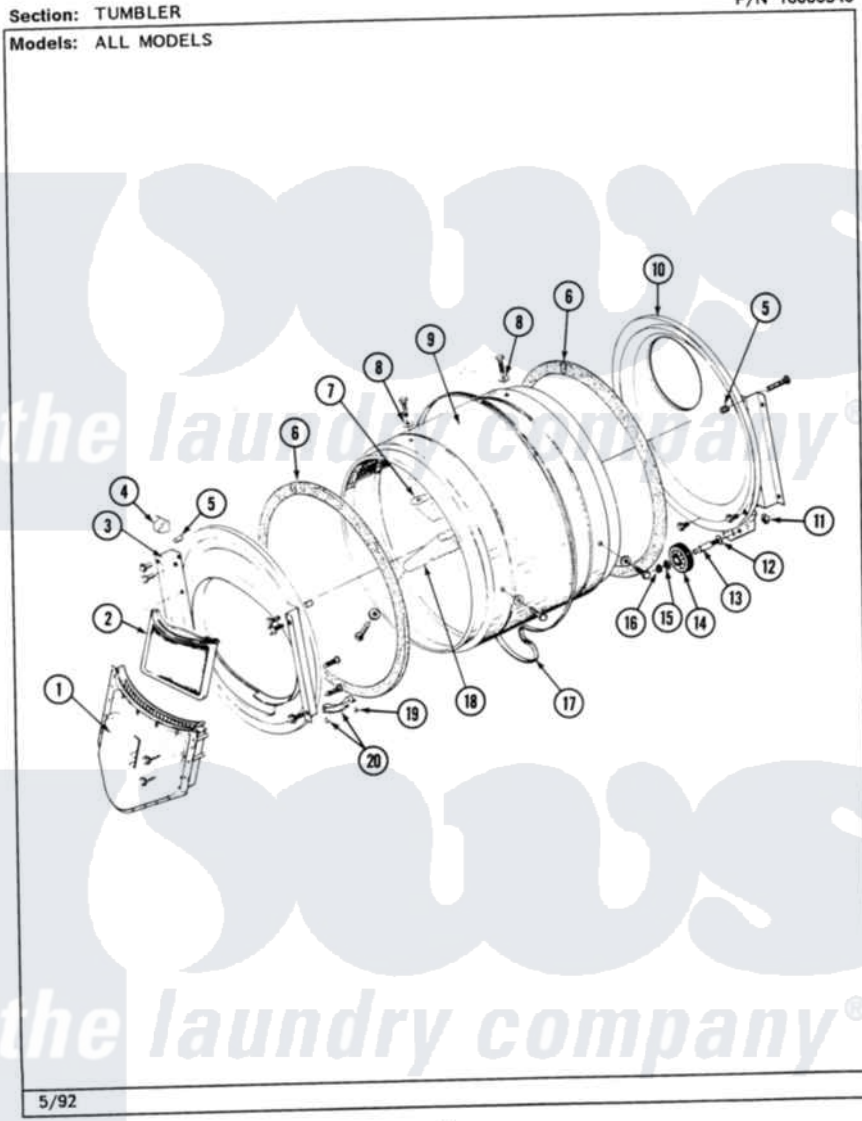

# Maytag MDE26MNAGW 05 - TUMBLER

P/N 16000340

26

Maytag [Commercial Maytag MDE26MNAGW Dryer Parts](#) Parts Diagram 05 - TUMBLER  
Click on the part number to view part

Item	Original Part Number	Replaced By	Status	Part Description
001	Y307112	<a href="#">33001016</a>		Outlet Duct Assembly
"	Y314110	<a href="#">33002917</a>		Screw, No.10-16
002	307108	<a href="#">33002970</a>		Lint Filte
003	307109	<a href="#">33001179</a>		Front, Tumbler
"	<a href="#">Y313561</a>			Screw---NA
"	NLA		Not Available	SCREW
"	Y310632	<a href="#">1163839</a>		Screw
004	<a href="#">Y310376</a>			Clip, Door Switch Harness
005	NLA		Not Available	COVER, THREAD
006	<a href="#">314820</a>			Seal, Tumbler
007	314803	<a href="#">33001012</a>		Baffle
"	<a href="#">Y310759</a>			Screw, Tumbler Baffles
008	<a href="#">314158</a>			Washer, Baffle To Tumbler
009	306663		Not Available	TUMBLER W/BAFFLES
"	314802		Not Available	TUMBLER W/OUT BAFFLES
010	<a href="#">211294</a>	<a href="#">90767</a>		Screw, 8A X 3/8 HeX Washer Head Tapping

"	Y307114	<a href="#">33001178</a>	Back, Tumbler
"	Y308544	<a href="#">33001178</a>	Back, Tumbler
011	312538	<a href="#">33001443</a>	Nut, Hex
012	Y313347	<a href="#">312535</a>	Washer, Vault Mounting Brk.
013	Y312948	<a href="#">6-3129480</a>	Shaft- Tumbler
014	Y303373	<a href="#">12001541</a>	Drum Roller/Washer Assembly--W
015	<a href="#">312535</a>		Washer, Vault Mounting Brk.
016	410233	<a href="#">9703438</a>	Ring-Retrn
017	<a href="#">Y312959</a>		Poly "V" Belt For Tumbler
018	314804	<a href="#">33001004</a>	Baffle, Tall
"	<a href="#">Y310759</a>		Screw, Tumbler Baffles
019	<a href="#">210720</a>		Rivet, Bearing To Tumbler Fmt
020	<a href="#">306508</a>		Tumbler Bearing Kit ---W