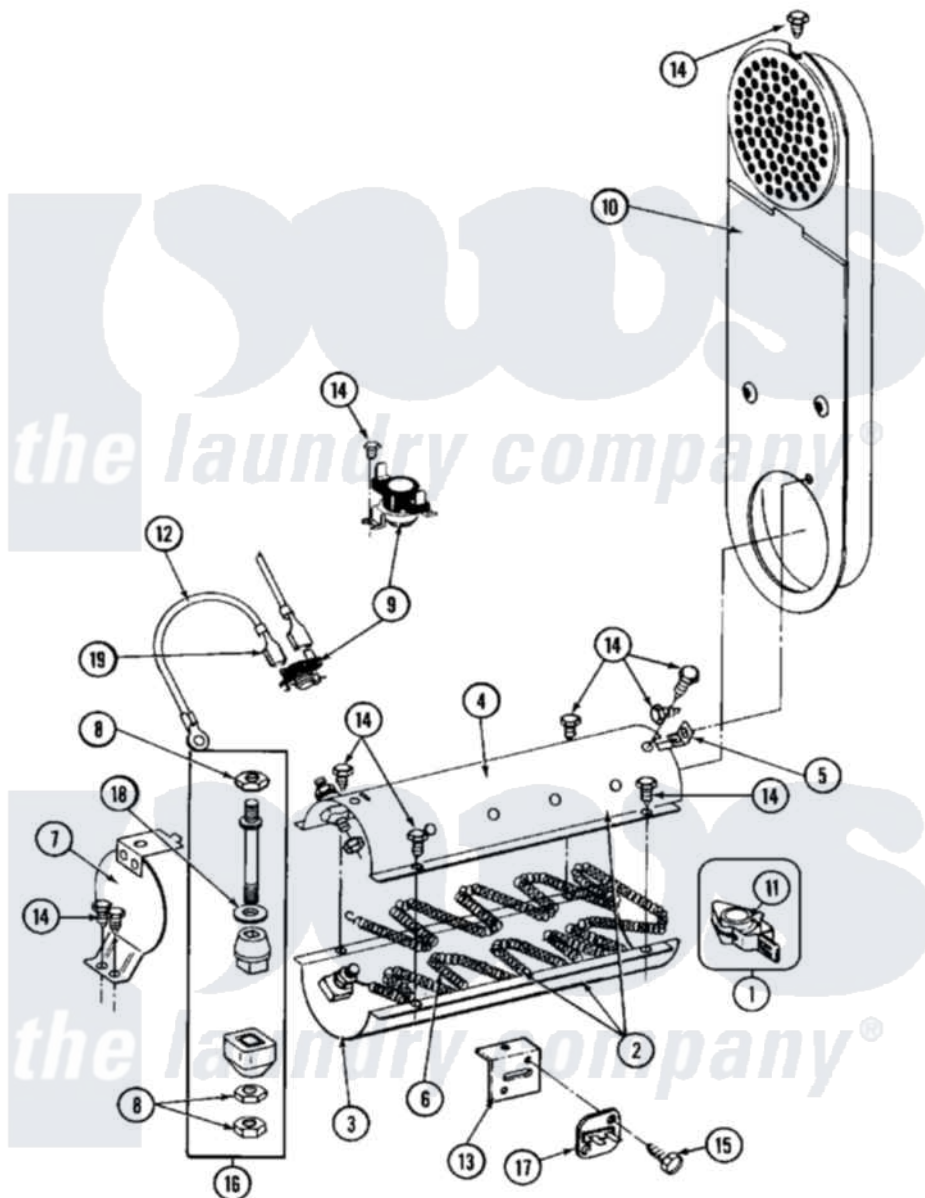

Maytag MDE26MNAGW 06 - HEATER (A3 SERIES)

Maytag [Commercial Maytag MDE26MNAGW Dryer Parts](#) Parts Diagram 06 - HEATER (A3 SERIES)
 Click on the part number to view part

Item	Original Part Number	Replaced By	Status	Part Description
001	211294	90767		Screw, 8A X 3/8 HeX Washer Head Tapping
002	NLA		Not Available	INLET DUCT ASSY.
003	314995			Enclosure, Heater
004	315346			Bracket, Thermal Fuse
005	NLA		Not Available	SCREW
006	307473			Fuse, Thermal
007	314998			Insulator, Terminal
008	307186	Y308615		Heater Sub-Assembly
009	314999			Shield, Radiant
010	NLA		Not Available	SCREW
011	303396			Thermostat, Hi-Limit
012	307180	33001400		Heater Assembly