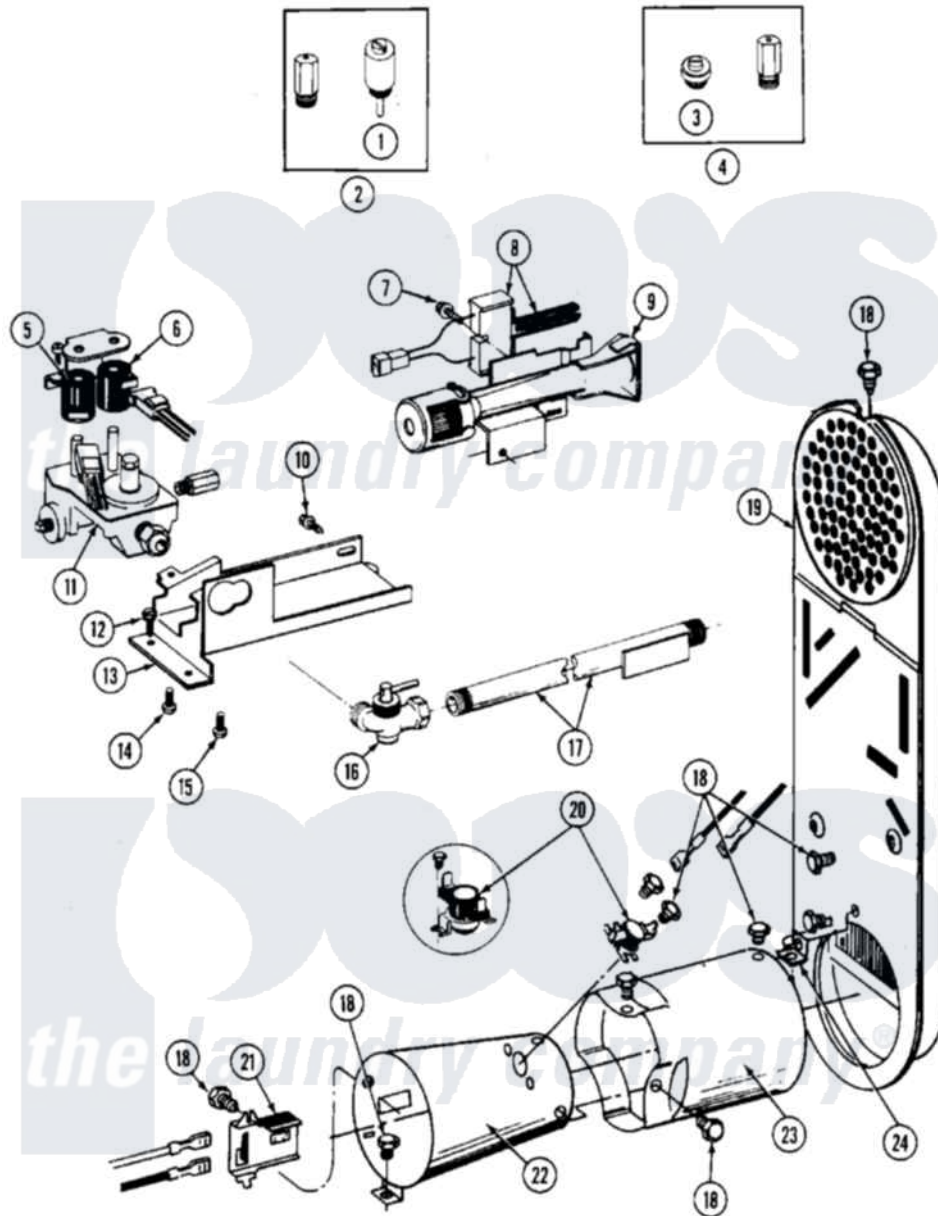

Maytag MDE26MNAGW 07 - MOTOR DRIVE, BLOWER & BASE FRAME

Maytag Commercial Maytag MDE26MNAGW Dryer Parts Diagram 07 - MOTOR DRIVE, BLOWER & BASE FRAME

Click on the part number to view part

Item	Original Part Number	Replaced By	Status	Part Description
001	Y312961	W10116751		Screw
002	410233	9703438		Ring-Retrn
003	312967			Clamp, Blower Housing
004	Y303836			Blower Wheel Assembly And Clamp
005	Y312893			Housing, Blower
006	901220			Ground Wire
007	Y304656		Not Available	MOTOR (240V 50HZ)
008	306207		Not Available	(PROD. No.303358-8 & No.303358-9)
"	NLA		Not Available	SWITCH, MOTOR START-PROD.
"	Y303877		Not Available	SWITCH, MOTOR EXTERNAL START No.303358-2, No.303358-4, 303358-7
"	Y303879			Switch, Motor External Start
009	Y015825			Clip, Motor To Motor Support
010	Y053241			Set Screw, Motor Pulley

011	305186		Pulley, Motor
012	910343	488234	Screw 8-32 X 1/4
013	Y303945		IDLER SPRING ASSY. W/PLUG
014	Y312959		Poly "V" Belt For Tumbler
015	312958	354987	Ring, Retaining
016	Y312527		Washer, Idler Shaft
017	Y303705	6-3037050	Pulley- ID
018	Y014874		Screw, Idler Arm And Sleeve
019	Y312894	315772	Sleeve, Idler Arm
020	Y303363	6-3033630	Idler Arm
021	211294	90767	Screw, 8A X 3/8 HeX Washer Head Tapping
022	Y313582	W10116756	Spacer
023	NLA	Not Available	SUPPORT, MOTOR
024	Y310632	1163839	Screw
025	Y313561		Screw----NA
026	314778	Not Available	COVER, BLOWER HOUSING
027	Y312901		Seal, Housing Cover
028	210684		Foot, Adjustable Leg
029	Y302699	22003428	Leg, Adjustable
030	210385		Lock Nut For Adjustable Leg
031	Y303361	Not Available	BASE ASSY. (UPPER & LOWER)
032	Y310376		Clip, Door Switch Harness
033	Y303442		EXHAUST DUCT ASSEMBLY
034	410490		Spring, Retainer Wire Harness
035	Y313262	W10116752	Retainer-