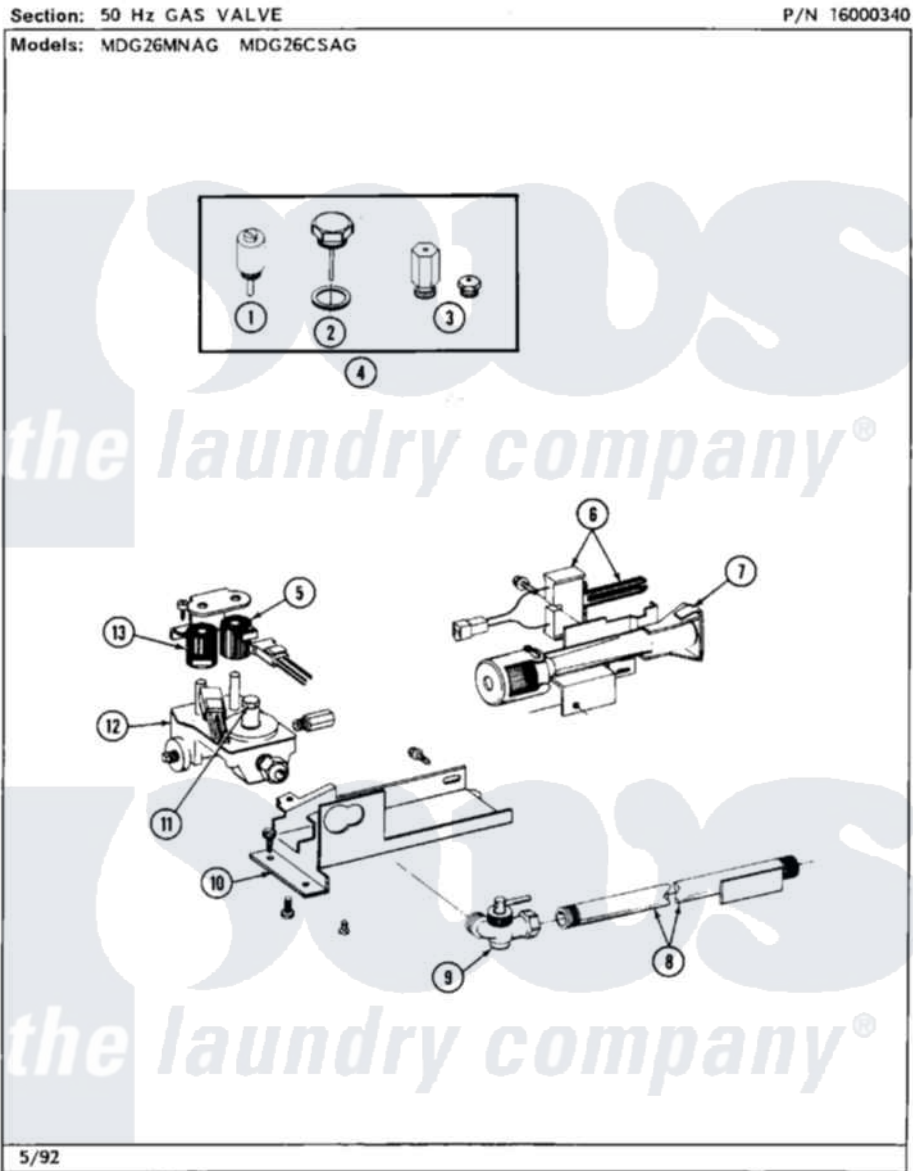

Maytag MDE26MNAGW 09 - 50 HZ CONVERSION LIST

36

[Maytag Commercial Maytag MDE26MNAGW Dryer Parts](#) Parts Diagram 09 - 50 HZ CONVERSION LIST
 Click on the part number to view part

Item	Original Part Number	Replaced By	Status	Part Description
001	Y304656		Not Available	MOTOR (240V 50HZ)
002	305186			Pulley, Motor
003	NLA		Not Available	PILOT LAMP
004	Y305758			Timer 240-50
005	NLA		Not Available	WIRE HARNESS
006	Y313950			Element, Heater