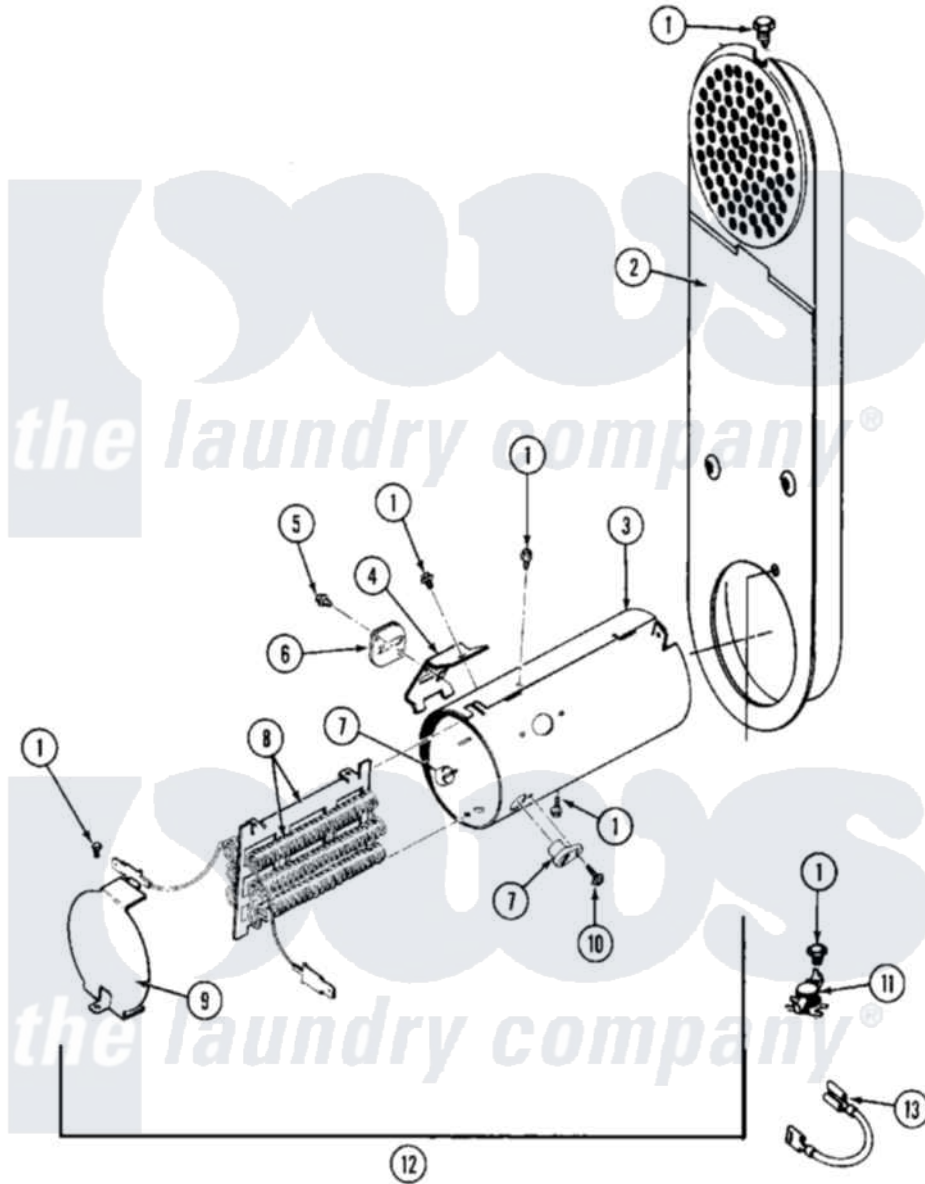

Maytag MDE26MNAGW 10 - HEATER (A0 SERIES)

Maytag [Commercial Maytag MDE26MNAGW Dryer Parts](#) Parts Diagram 10 - HEATER (A0 SERIES)
 Click on the part number to view part

Item	Original Part Number	Replaced By	Status	Part Description
001	Y303881			Clip And Insulator Assembly
002	307470	Y303778		Heater Assembly Complete
003	Y313576			Heater Chamber, Bottom
004	Y313575		Not Available	HEATER CHAMBER, TOP
005	Y312890			Retainer, Heater Chamber
006	Y313950			Element, Heater
007	304124		Not Available	HEATER SHIELD
008	311484	112432		Nut
009	303396			Thermostat, Hi-Limit
010	NLA		Not Available	INLET DUCT ASSY.
011	Y313270			Insulator For Heater Elemen
012	Y304693			Jumper Wire
013	315046			MOUNTING BRACKET
014	211294	90767		Screw, 8A X 3/8 HeX Washer Head Tapping
015	NLA		Not Available	SCREW
016	Y304596			Terminal Insulator Assembly

017 [307473](#)

Fuse, Thermal

018 [311093](#)

Washer, Terminal Connection

019 [210745](#)

Wire Terminal