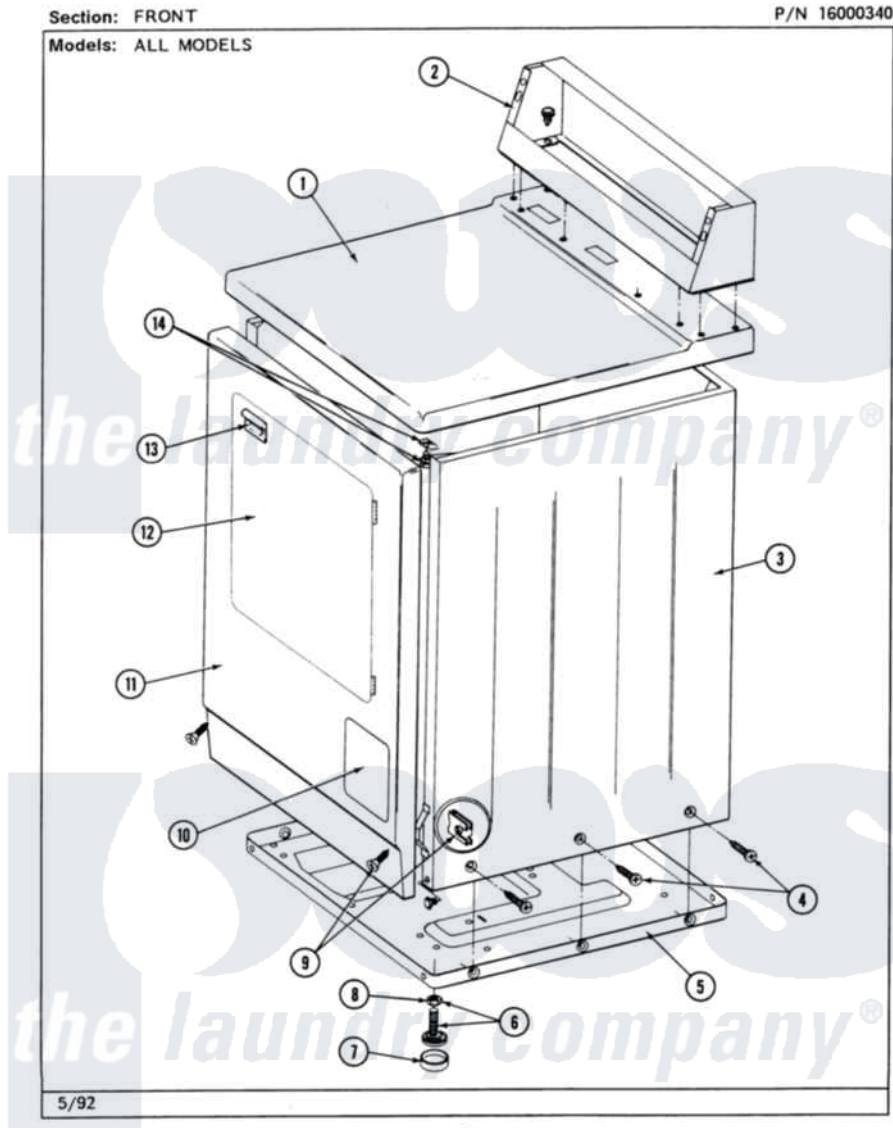

Maytag MDE26PCACG 01 - FRONT

2

Maytag Commercial Maytag MDE26PCACG Dryer Parts Parts Diagram 01 - FRONT
 Click on the part number to view part

Item	Original Part Number	Replaced By	Status	Part Description
001	307104			Top Cover Assembly
"	NLA		Not Available	(ALM)
002	212276	W10116760		Screw
"	NLA		Not Available	CONTROL COVER (WHT)
003	NLA		Not Available	CABINET (WHT)
"	Y310632	1163839		Screw
004	213007			Xfor Cabinet See Cabinet, Back
005	Y303361		Not Available	BASE ASSY. (UPPER & LOWER)
006	Y305086			Adjustable Leg And Nut
007	Y314137			Foot, Rubber
008	Y052740	62739		Nut, Lock
009	204439			Screw And Fstner Assembly
010	302542		Not Available	PART NOT USED. (DG ONLY)
"	302542L		Not Available	PART NOT USED. (DG ONLY)
"	302542M		Not Available	ACCESS DOOR-HARVEST

		Not Available	WHEAT
"	NLA	Not Available	ACCESS DOOR (WHT)
011	NLA	Not Available	FRONT PANEL ASSY. (WHT)
012	308061	Not Available	DOOR ASSY. COMPLETE (WHT)
"	NLA	Not Available	(ALM)
013	314946		Handle White
"	314972		Handle Door ALM
"	NLA	Not Available	(H. WHEAT)
014	204445		Screw And Fastener Assembly